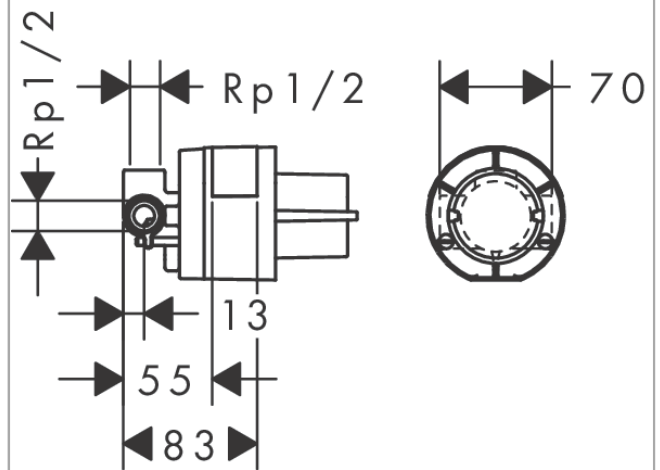

Basic set for single lever shower mixer for concealed installation

Finish: Article Number: **13620180**

Description

product features

- connection dimension: DN15
- ceramic cartridge
- temperature limitation adjustable
- minimum mounting depth: 55 mm
- maximum mounting depth: 83 mm

Certificates / Sustainability

Product image

Scale drawing