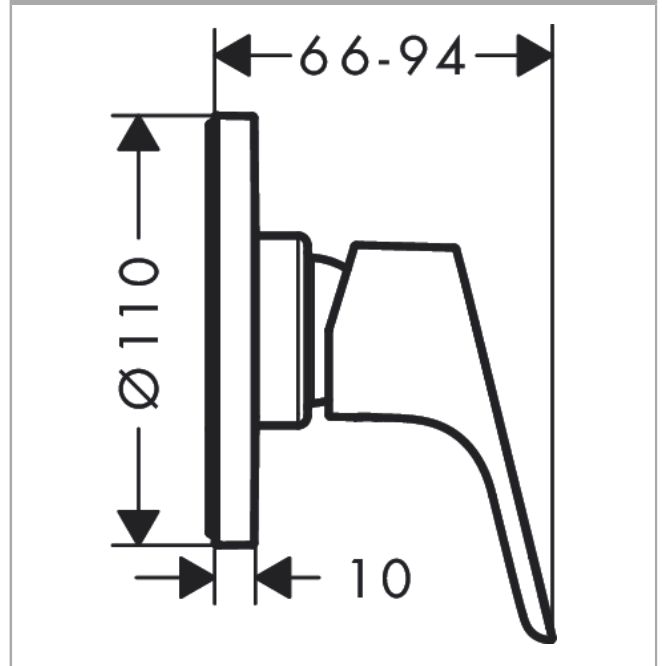

Focus

Single lever shower mixer for concealed installation

Surfaces: **Chrome** Article Number: **31961000**

Description

product features

- connection type: basic set
- flow rate at 3 bar: 28.7 l/min
- min. operating pressure: 1 bar
- max. operating pressure: 10 bar
- scope of supply: single lever shower mixer, mounting material, assembly instruction
- not included: basic set

Product image

Scale drawing

Flowchart

Basic set for single lever shower mixer for concealed installation

Finish: Article Number: **13620180**

Description

product features

- connection dimension: DN15
- ceramic cartridge
- temperature limitation adjustable
- minimum mounting depth: 55 mm
- maximum mounting depth: 83 mm