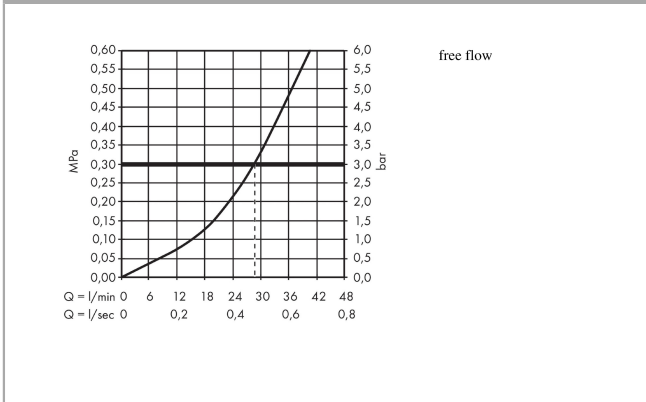

Focus

Single lever shower mixer for concealed installation

Surfaces: **Chrome** Article Number: **31961000**

Description

product features

- connection type: basic set
- flow rate at 3 bar: 28.7 l/min
- min. operating pressure: 1 bar
- max. operating pressure: 10 bar
- scope of supply: single lever shower mixer, mounting material, assembly instruction
- not included: basic set

Product image

Scale drawing

Flowchart

Basic set for single lever shower mixer for concealed installation

Finish: Article Number: **13620180**

Description

product features

- connection dimension: DN15
- ceramic cartridge
- temperature limitation adjustable
- minimum mounting depth: 55 mm
- maximum mounting depth: 83 mm