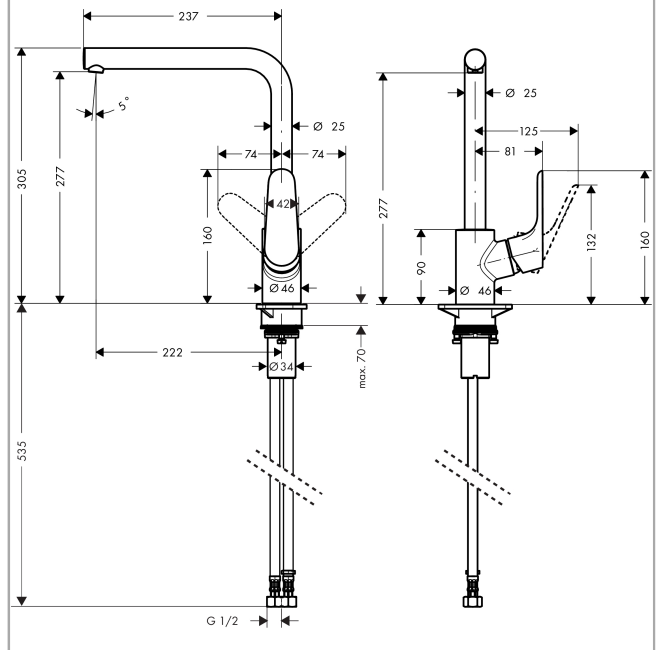

Decor

Single lever kitchen mixer 280, 1jet

Surface: **Brushed Black Chrome** Article Number: **31817343**

Description

product features

- handle can be positioned on the right or left
- l-spout
- swivel range adjustable in 3 steps 110°, 150° or 360°
- laminar spray
- connection dimension: DN15
- maximum flow rate at 3 bar: 7 l/min
- ceramic cartridge
- connection type: G 1/2 connections
- temperature limitation adjustable
- suitable for continuous flow water heaters

Technology

Product image

Scale drawing

Flowchart