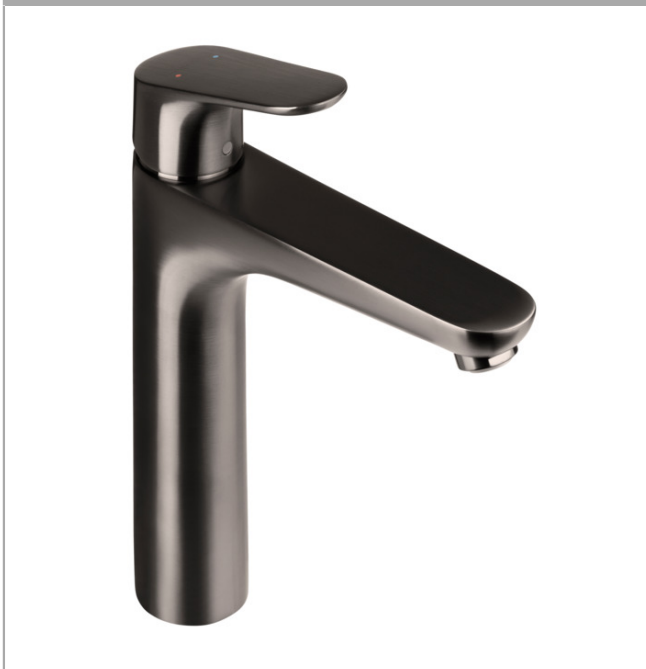

Decor

Single lever basin mixer 190 without waste set

Surface: **Brushed Black Chrome** Article Number: **31518343**

Description

product features

- ComfortZone 190
- spout height: 191 mm
- spray type: Normal spray
- maximum flow rate at 3 bar: 5 l/min
- ceramic cartridge
- temperature limitation adjustable
- suitable for continuous flow water heaters
- connection type: G 1/2 connections
- connection dimension: DN15

Technology

Product image

Scale drawing

Flowchart