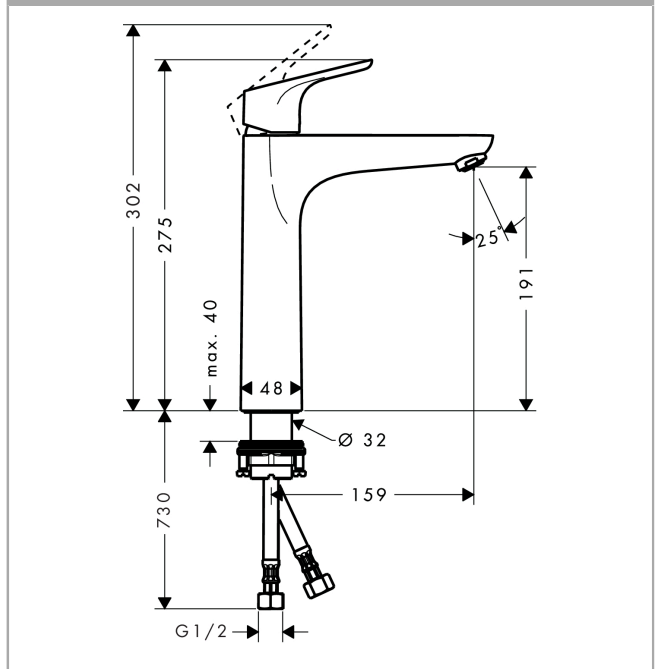

Decor

Single lever basin mixer 190 without waste set

Surface: **Brushed Black Chrome** Article Number: **31518343**

Description

product features

- ComfortZone 190
- spout height: 191 mm
- spray type: Normal spray
- maximum flow rate at 3 bar: 5 l/min
- ceramic cartridge
- temperature limitation adjustable
- suitable for continuous flow water heaters
- connection type: G 1/2 connections
- connection dimension: DN15

Technology

Product image

Scale drawing

Flowchart