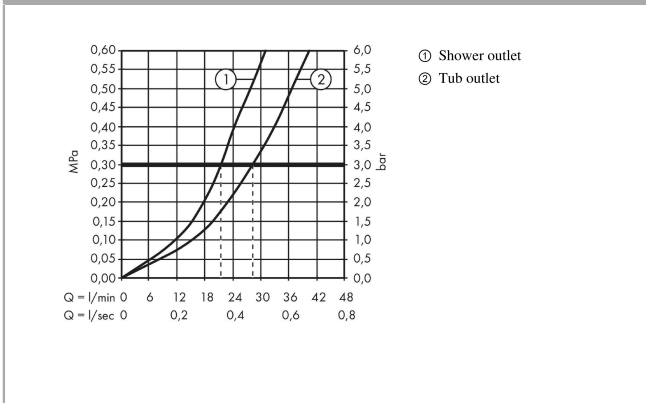

**Metris**

**Single lever bath mixer for concealed installation for iBox universal**

Finish: **Chrome** Article Number: **31493003**

**Description**

**product features**

- 2 functions
- flow rate upper outlet: 21 l/min
- flow rate lower outlet: 29 l/min
- maximum flow rate at 3 bar: 29 l/min
- ceramic cartridge
- diverter with automatic resetting
- connection dimension: DN15
- connection type: basic set
- wall-mounted

**Certificates / Sustainability**

**Product image**

**Scale drawing**

**Flowchart**