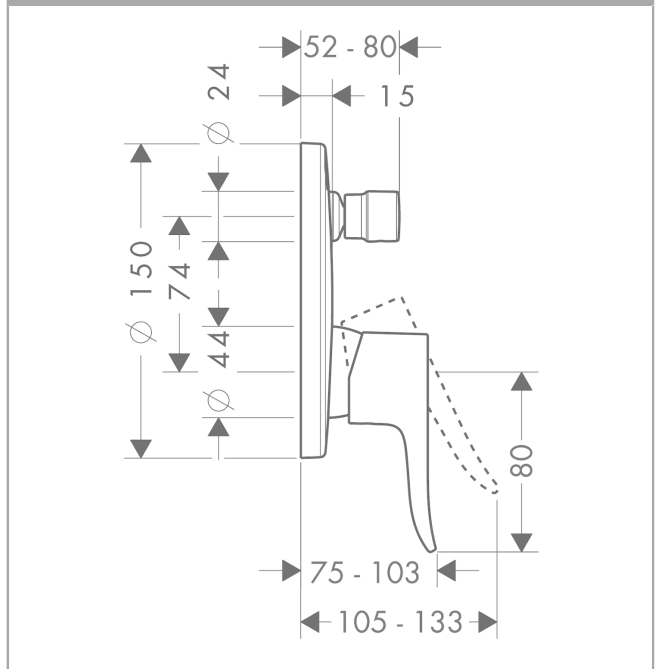

Scale drawing