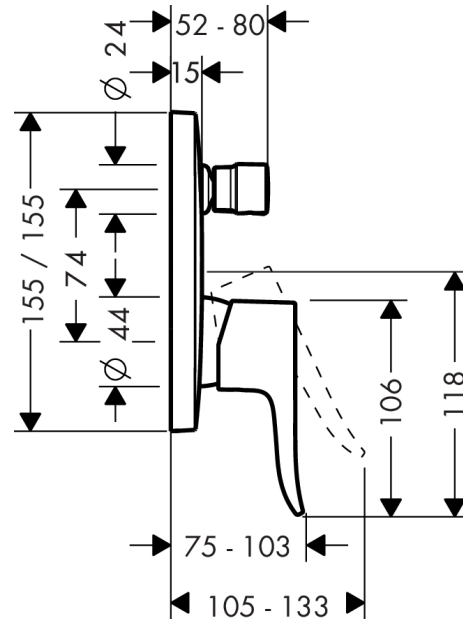

#### product features

- 2 functions
- flow rate upper outlet: 21 l/min
- flow rate lower outlet: 29 l/min
- maximum flow rate at 3 bar: 29 l/min
- ceramic cartridge
- temperature limitation adjustable
- diverter with automatic resetting
- with silencer
- connection type: basic set
- wall-mounted
- min. operating pressure: 1 bar
- max. operating pressure: 10 bar

### Scale drawing

##### product features

- suitable for all shower, bath tub and thermostat finish sets for concealed installation
- connection thread Rp 3/4
- connection dimension: DN20
- rotationally-symmetric installation
- sound-decoupled installation
- minimum mounting depth: 80 mm
- maximum mounting depth: 108 mm

#### Scale drawing