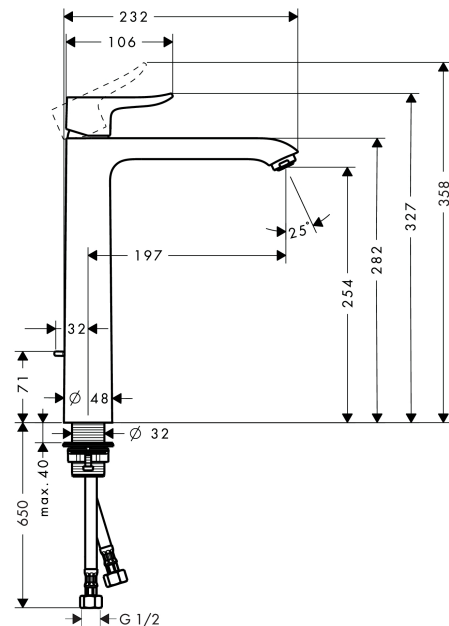

Metris

Single lever basin mixer 260 for wash bowls without waste set

Finish: **Chrome** Article Number: **31082003**

Description

product features

- ComfortZone 260
- projection: 197 mm
- spout height: 254 mm
- handle variant: lever handle
- maximum flow rate at 3 bar: 5 l/min
- ceramic cartridge
- connection type: G 1/2 connections
- connection dimension: DN15

Technology

Certificates / Sustainability

Product image

Scale drawing

Flowchart