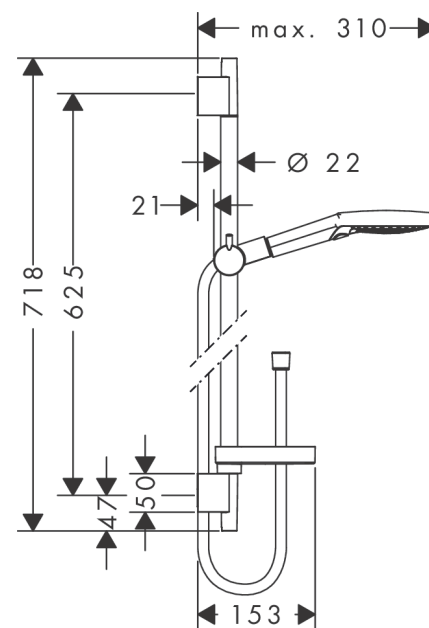

Raindance Select S

Shower set 120 3jet EcoSmart 9 l/min with shower bar 65 cm and soap dish

Surface: **Brushed Black Chrome** Article Number: **26632343**

Description

product features

- consists of: hand shower, shower bar, shower hose, slider, soap dish
- shower head size: 120 mm
- spray type: Whirl, Rain, RainAir
- convenient spray selection via Select button
- 90° position adjustable hand shower holder, pivots left and right, up and down
- maximum flow rate at 3 bar: 9 l/min
- pivot connector prevents hose from tangling
- wall supports of metal
- pipe length: 718 mm
- shower bar diameter: 22 mm
- profile pipe: round
- drilling distance 625 mm

Technology

Certificates

Product image

Scale drawing

Raindance Select S

Shower set 120 3jet EcoSmart 9 l/min with shower bar 65 cm and soap dish

Surface: **Brushed Black Chrome** Article Number: **26632343**