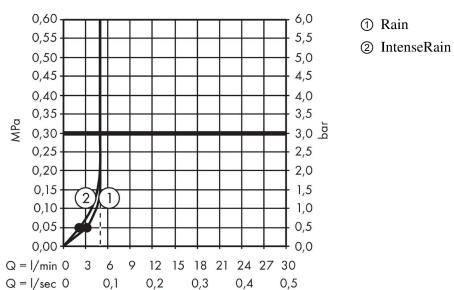

Crometta

Hand shower 100 Vario EcoSmart+

Finish: **White/Chrome** Article Number: **26336400**

Description

product features

- shower head size: 100 mm
- spray type: Rain, IntenseRain
- spray type adjustment by turning spray disc
- spray disc surface: easy cleanable plastic spray disc
- maximum flow rate at 3 bar: 5,7 l/min
- minimum flow pressure: 1 bar
- with internal water conduction
- rinseable screen seal
- connection thread G ½
- suitable for continuous flow water heaters
- EU taxonomy: max. 6 l/min - Substantial Contribution (SC) possible

Technology

Certificates / Sustainability

Product image

Scale drawing

Flowchart

The consumption was measured in combination with the appropriate fittings (thermostat/mixer/in-wall valve) to reflect actual application in practice.