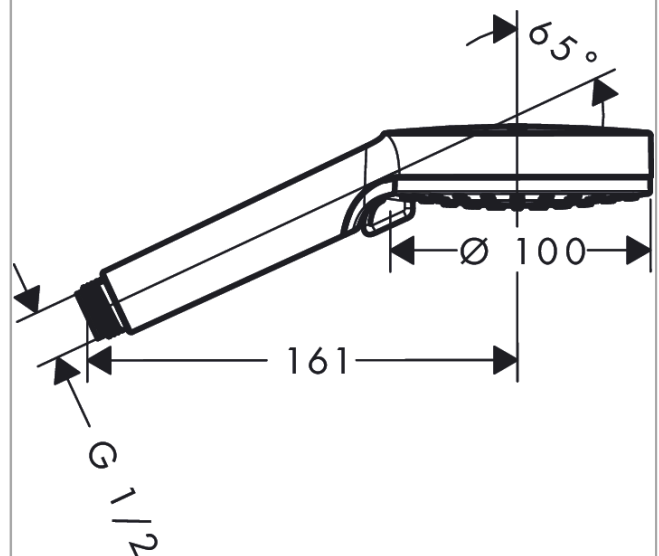

Crometta

Hand shower 100 Vario EcoSmart+

Finish: **White/Chrome** Article Number: **26336400**

Description

product features

- shower head size: 100 mm
- spray type: Rain, IntenseRain
- spray type adjustment by turning spray disc
- spray disc surface: easy cleanable plastic spray disc
- maximum flow rate at 3 bar: 5,7 l/min
- minimum flow pressure: 1 bar
- with internal water conduction
- rinseable screen seal
- connection thread G ½
- suitable for continuous flow water heaters
- EU taxonomy: max. 6 l/min - Substantial Contribution (SC) possible

Technology

Certificates / Sustainability

Product image

Scale drawing

Flowchart

The consumption was measured in combination with the appropriate fittings (thermostat/mixer/in-wall valve) to reflect actual application in practice.