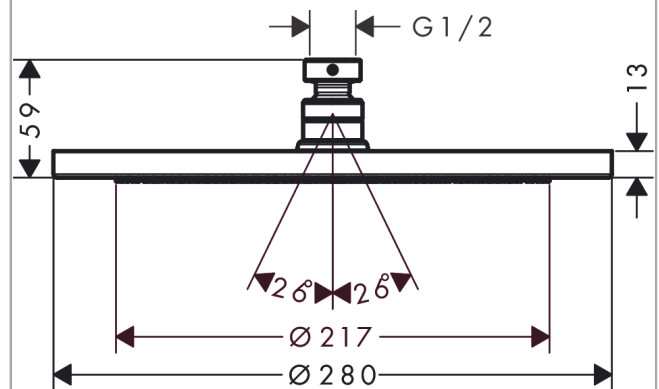

Scale drawing