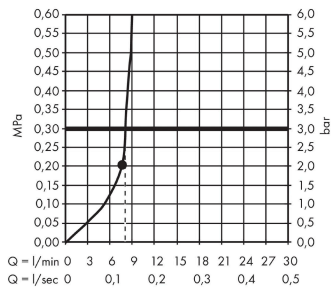

#### product features

- shower head size: 280 mm
- spray type: RainAir
- ball-joint: overhead shower angle adjustable
- material spray disc: metal
- maximum flow rate at 3 bar: 8,5 l/min
- flow rate RainAir spray (at 3 bar): 8,5 l/min
- minimum flow pressure: 2 bar
- spray disc removable for cleaning
- installation: ceiling or wall
- connection thread G ½
- connection dimension: DN15
- suitable for continuous flow water heaters

### Product image

### Scale drawing

**Croma**  
**Overhead shower 280 1jet EcoSmart 9 l/min**  
 Surface: **Matt White** Article Number: **26221700**

**Flowchart**

The consumption was measured in combination with the appropriate fittings (thermostat/mixer/in-wall valve) to reflect actual application in practice.