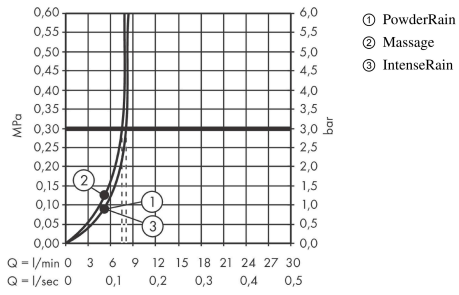

Pulsify Select S

Hand shower 105 3jet Relaxation EcoSmart

Surface: **Matt White** Article Number: **24111700**

Description

product features

- shower head size: 105 mm
- spray type: PowderRain, IntenseRain, Massage spray
- convenient spray selection via Select button
- spray disc surface: graphite
- maximum flow rate at 3 bar: 8,2 l/min
- flow rate PowderRain spray (at 3 bar): 8,2 l/min
- flow rate massage spray (at 3 bar): 7,7 l/min
- flow rate IntenseRain spray (at 3 bar): 7,8 l/min
- minimum flow pressure: 1,2 bar
- with internal water conduction
- rinseable sieve insert
- connection thread G 1/2
- connection dimension: DN15
- suitable for continuous flow water heaters

Technology

Design awards

reddot winner 2021

Product image

Scale drawing

Pulsify Select S

Hand shower 105 3jet Relaxation EcoSmart

Surface: **Matt White** Article Number: **24111700**

Flowchart

The consumption was measured in combination with the appropriate fittings (thermostat/mixer/in-wall valve) to reflect actual application in practice.