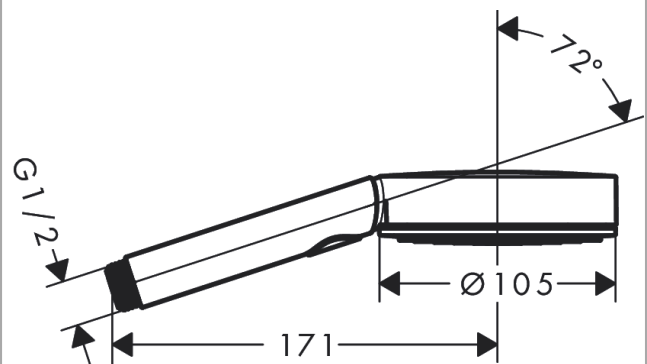

Pulsify Select S

Hand shower 105 3jet Relaxation EcoSmart

Surface: **Matt White** Article Number: **24111700**

Description

product features

- shower head size: 105 mm
- spray type: PowderRain, IntenseRain, Massage spray
- convenient spray selection via Select button
- spray disc surface: graphite
- maximum flow rate at 3 bar: 8,2 l/min
- flow rate PowderRain spray (at 3 bar): 8,2 l/min
- flow rate massage spray (at 3 bar): 7,7 l/min
- flow rate IntenseRain spray (at 3 bar): 7,8 l/min
- minimum flow pressure: 1,2 bar
- with internal water conduction
- rinseable sieve insert
- connection thread G 1/2
- connection dimension: DN15
- suitable for continuous flow water heaters

Technology

Design awards

reddot winner 2021

Product image

Scale drawing

Pulsify Select S

Hand shower 105 3jet Relaxation EcoSmart

Surface: **Matt White** Article Number: **24111700**

Flowchart

The consumption was measured in combination with the appropriate fittings (thermostat/mixer/in-wall valve) to reflect actual application in practice.