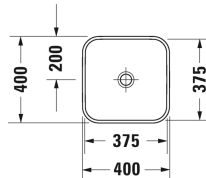

Happy D.2 Plus Washbowl # 235940..00 / 235940..00 / 235940..00

|< 400 mm >|

Washbowl	Dimension	Weight	Order number
ground, without overflow, without tap platform, fixings included, ceramic covered slotted waste included, 400 mm			
Colors			
00 White Alpin 13 Anthracite Matt 61 White/Anthracite Matt			
Variant			
☒ inside colour White, outside colour White	400 x 400 mm	7.300 kilogram	235940..00
☒ inside colour Anthracite Matt, outside colour Anthracite Matt	400 x 400 mm	7.300 kilogram	235940..00
☒ inside colour White, outside colour Anthracite Matt	400 x 400 mm	7.300 kilogram	235940..00
Sanitary ceramics with the special WonderGliss surface finish will remain clean and attractive-looking for a long time to come. When ordering WonderGliss please add a "1" as eleventh digit to the model number.			
Accessory			
Design Siphon		1.500 kilogram	005036
Suitable products			
Vanity unit wall-mounted 1 pull-out compartment, countertop including one cut-out, for 1 above counter basin central, 800 x 550 mm	800 x 550 mm		KT6694
Vanity unit wall-mounted 1 pull-out compartment, countertop including one cut-out, for 1 above counter basin central, 1000 x 550 mm	1000 x 550 mm		KT6695
Vanity unit wall-mounted 1 pull-out compartment, countertop including one cut-out, for 1 above counter basin central, 1200 x 550 mm	1200 x 550 mm		KT6696
Vanity unit wall-mounted 2 pull-out compartments, 1 countertop with one cut-out or two cut-outs, for 1 or 2 above counter basins, 1400 x 550 mm	1400 x 550 mm		KT6697 B/L/R
Vanity unit wall-mounted 2 drawers, upper drawer including cut-out for siphon and siphon cover, countertop including one cut-out, for 1 above counter basin central, 800 x 550 mm	800 x 550 mm		KT6654