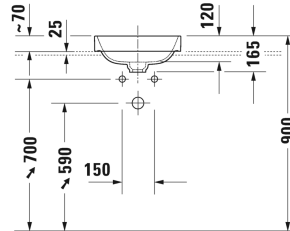

Happy D.2 Plus Washbowl # 235940..00 / 235940..00 / 235940..00

|< 400 mm >|

Washbowl	Dimension	Weight	Order number
ground, without overflow, without tap platform, fixings included, ceramic covered slotted waste included, 400 mm			
Colors			
00 White Alpin 13 Anthracite Matt 61 White/Anthracite Matt			
Variant			
☒ inside colour White, outside colour White	400 x 400 mm	7.300 kilogram	235940..00
☒ inside colour Anthracite Matt, outside colour Anthracite Matt	400 x 400 mm	7.300 kilogram	235940..00
☒ inside colour White, outside colour Anthracite Matt	400 x 400 mm	7.300 kilogram	235940..00
Sanitary ceramics with the special WonderGliss surface finish will remain clean and attractive-looking for a long time to come. When ordering WonderGliss please add a "1" as eleventh digit to the model number.			
Accessory			
Design Siphon		1.500 kilogram	005036
Suitable products			
Vanity unit wall-mounted 1 pull-out compartment, countertop including one cut-out, for 1 above counter basin central, 800 x 550 mm	800 x 550 mm		KT6694
Vanity unit wall-mounted 1 pull-out compartment, countertop including one cut-out, for 1 above counter basin central, 1000 x 550 mm	1000 x 550 mm		KT6695
Vanity unit wall-mounted 1 pull-out compartment, countertop including one cut-out, for 1 above counter basin central, 1200 x 550 mm	1200 x 550 mm		KT6696
Vanity unit wall-mounted 2 pull-out compartments, 1 countertop with one cut-out or two cut-outs, for 1 or 2 above counter basins, 1400 x 550 mm	1400 x 550 mm		KT6697 B/L/R
Vanity unit wall-mounted 2 drawers, upper drawer including cut-out for siphon and siphon cover, countertop including one cut-out, for 1 above counter basin central, 800 x 550 mm	800 x 550 mm		KT6654