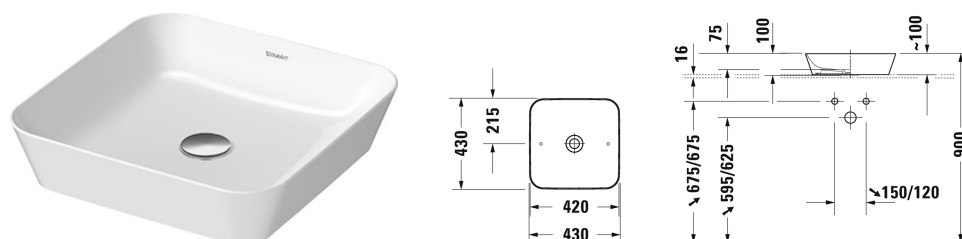

Cape Cod Washbowl # 234043..00 / 234043..00 / 234043..00

| < 430 mm > |

Washbowl	Dimension	Weight	Order number
without tap platform, without overflow, 430 mm			
Colors			
00 White Alpin 26 White/White Satin Matt 32 White Satin Matt			
Variant			
☒ inside colour White, outside colour White	430 x 430 mm	7.400 kilogram	234043..00
☒ inside colour White, outside colour White Satin Matt	430 x 430 mm	7.400 kilogram	234043..00
☒ inside colour White Satin Matt, outside colour White Satin Matt	430 x 430 mm	7.400 kilogram	234043..00
Infobox			
Made from DuraCeram			
Sanitary ceramics with the special WonderGliss surface finish will remain clean and attractive-looking for a long time to come. When ordering WonderGliss please add a "1" as eleventh digit to the model number.			
Accessory			
Slotted waste for washbasins without overflow	50 mm	0.300 kilogram	005024
Design Siphon		1.500 kilogram	005036
Suitable products			
Vanity unit wall-mounted 1 pull-out compartment, countertop including one cut-out, for 1 above counter basin central, 800 x 550 mm	800 x 550 mm		KT6694
Vanity unit wall-mounted 1 pull-out compartment, countertop including one cut-out, for 1 above counter basin central, 1000 x 550 mm	1000 x 550 mm		KT6695
Vanity unit wall-mounted 1 pull-out compartment, countertop including one cut-out, for 1 above counter basin central, 1200 x 550 mm	1200 x 550 mm		KT6696