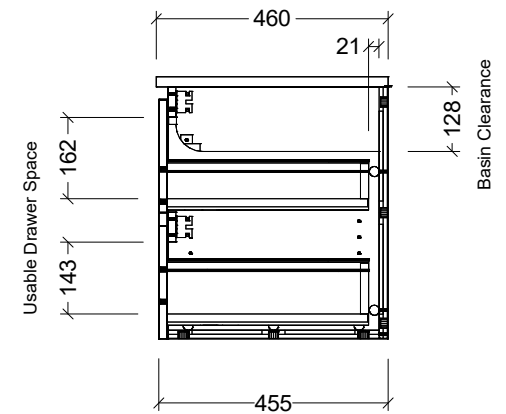

PLEASE NOTE: Due to the manufacturing process of ceramic tops, size variation (+/- 3%) is to be expected. E&OE. Copyright ©

LH and RH Drawer Options Available