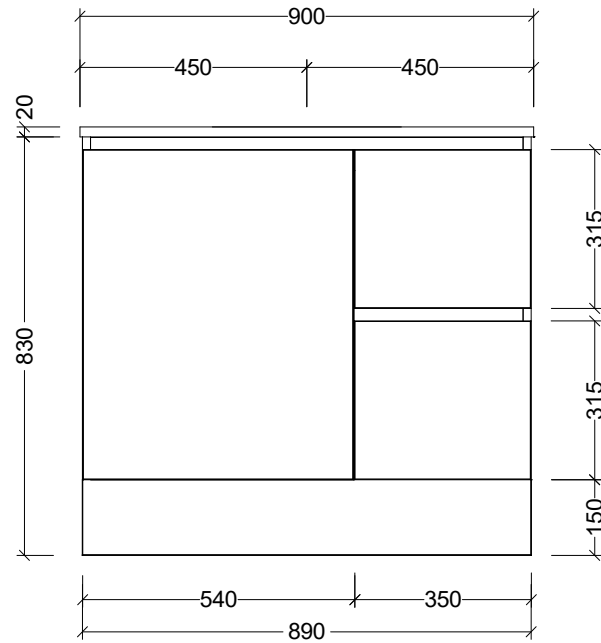

CABINET DETAILS

Range	Nevada 900
Description	Centre Bowl Freestanding
Cabinet SKU	NEV-VCO-900-C-X-F
TOP DETAILS	
Available Tops:	Alpha Ceramic
	Regal Mineral
	Stadium Mineral
	SilkSurface
	Stone

Timberline Bathroom Products Pty Ltd
22 Myrtle Drive, Armidale NSW 2350
www.timberline.com.au | 02 6773 8500

PLEASE NOTE: Due to the manufacturing process of ceramic tops, size variation (+/- 3%) is to be expected. E&OE. Copyright ©