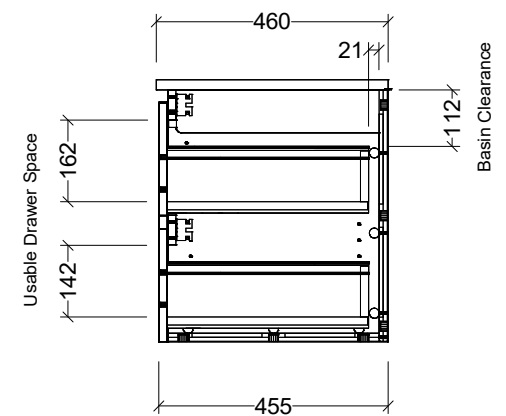

CABINET DETAILS

Range	Nevada 1500
Description	Centre Bowl Wall Hung
Cabinet SKU	NEV-VCO-1500-C-X-W
TOP DETAILS	
Available Tops:	Alpha Ceramic
	Regal Mineral
	Stadium Mineral
	SilkSurface
	Stone

Timberline Bathroom Products Pty Ltd
22 Myrtle Drive, Armidale NSW 2350
www.timberline.com.au | 02 6773 8500

PLEASE NOTE: Due to the manufacturing process of ceramic tops, size variation (+/- 3%) is to be expected. E&OE. Copyright ©