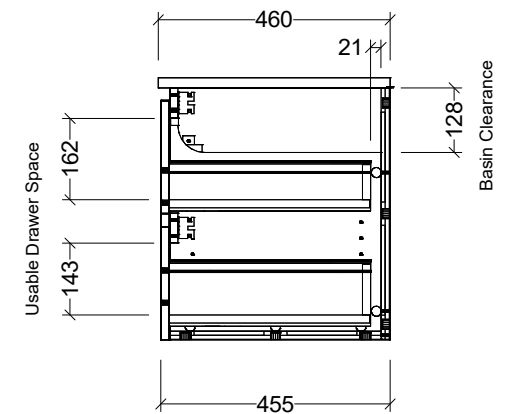

PLEASE NOTE: Due to the manufacturing process of ceramic tops, size variation (+/- 3%) is to be expected. E&OE. Copyright ©

LH and RH Drawer Options Available