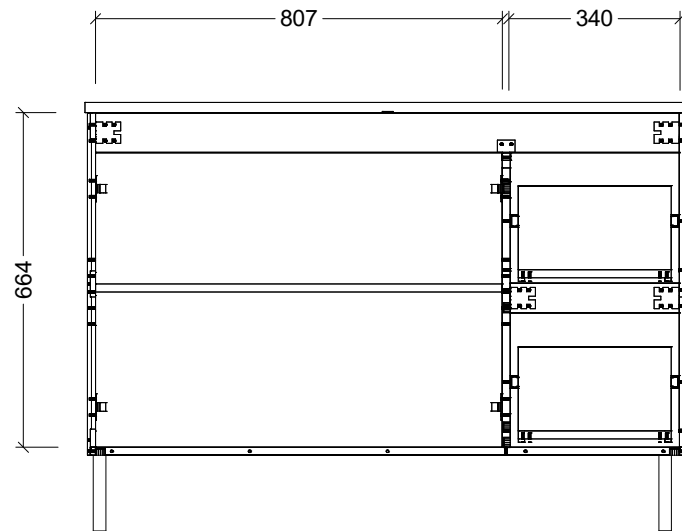

PLEASE NOTE: Due to the manufacturing process of ceramic tops, size variation (+/- 3%) is to be expected. E&OE. Copyright ©

LH and RH Drawer Options Available