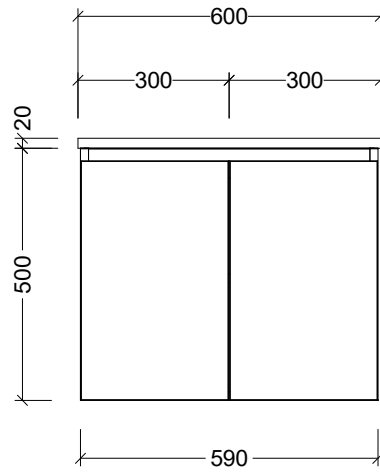

CABINET DETAILS

Range	Nevada 600
Description	Centre Bowl Wall Hung
Cabinet SKU	NEV-VCO-600-C-X-W
TOP DETAILS	
Available Tops:	Alpha Ceramic
	Regal Mineral
	Stadium Mineral
	SilkSurface
	Stone

Timberline Bathroom Products Pty Ltd
22 Myrtle Drive, Armidale NSW 2350
www.timberline.com.au | 02 6773 8500

PLEASE NOTE: Due to the manufacturing process of ceramic tops, size variation (+/- 3%) is to be expected. E&OE. Copyright ©