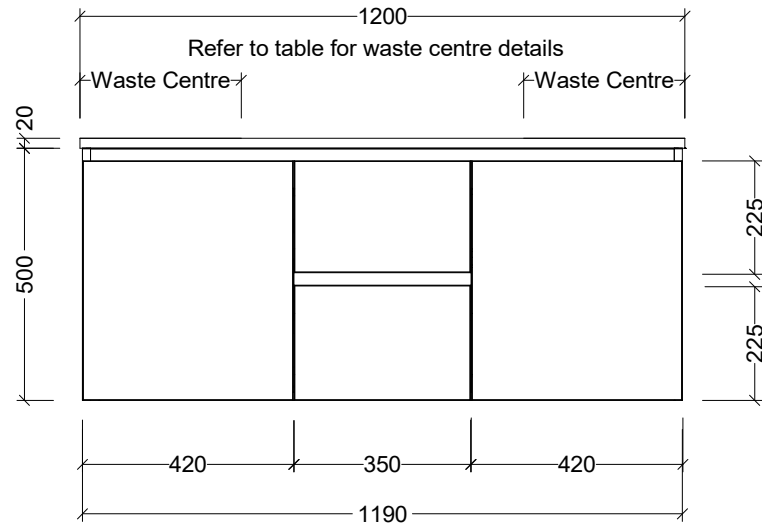

CABINET DETAILS

Range	Nevada 1200
Description	Double Bowl Wall Hung
Cabinet SKU	NEV-VCO-1200-D-X-W

TOP DETAILS

Available Tops:	Waste Centres (mm):
Alpha Ceramic	295mm
SilkSurface	320mm
Stone	320mm

Timberline Bathroom Products Pty Ltd
22 Myrtle Drive, Armidale NSW 2350
www.timberline.com.au | 02 6773 8500

PLEASE NOTE: Due to the manufacturing process of ceramic tops, size variation (+/- 3%) is to be expected. E&OE. Copyright ©