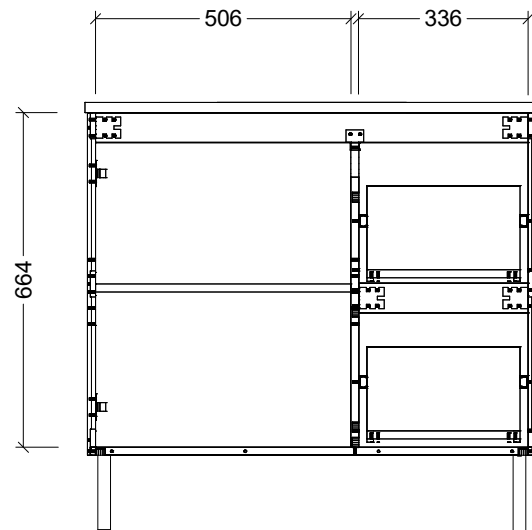

PLEASE NOTE: Due to the manufacturing process of ceramic tops, size variation (+/- 3%) is to be expected. E&OE. Copyright ©

LH and RH Drawer Options Available