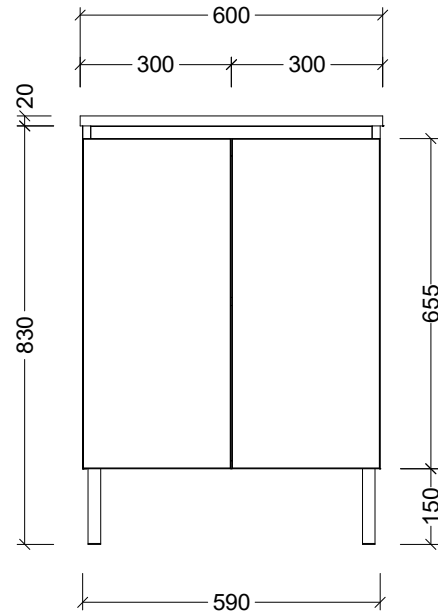

CABINET DETAILS

Range	Nevada 600
Description	Centre Bowl on Legs
Cabinet SKU	NEV-VCO-600-C-X-L
TOP DETAILS	
Available Tops:	Alpha Ceramic
	Regal Mineral
	Stadium Mineral
	SilkSurface
	Stone

Timberline Bathroom Products Pty Ltd
22 Myrtle Drive, Armidale NSW 2350
www.timberline.com.au | 02 6773 8500

PLEASE NOTE: Due to the manufacturing process of ceramic tops, size variation (+/- 3%) is to be expected. E&OE. Copyright ©