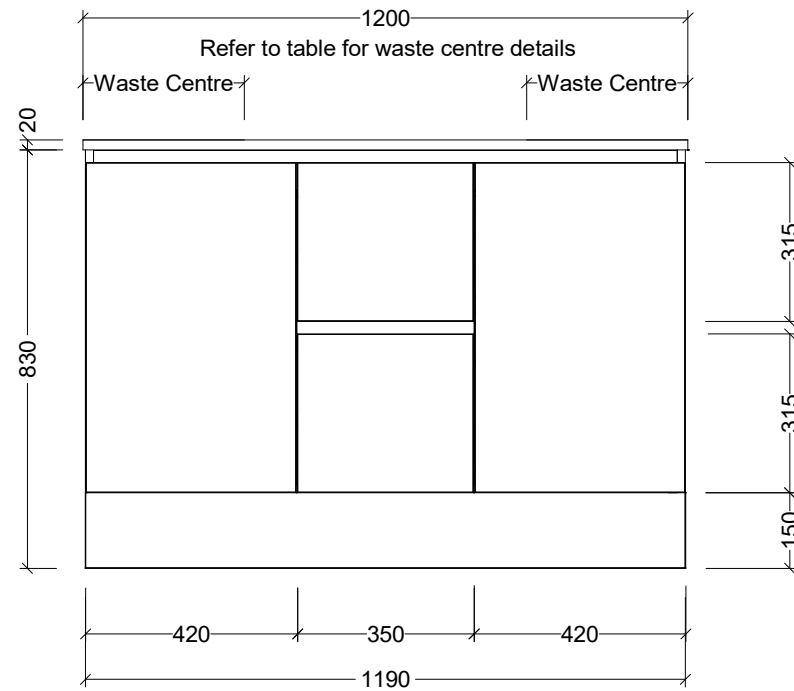

CABINET DETAILS

Range	Nevada 1200
Description	Double Bowl Floorstanding
Cabinet SKU	NEV-VCO-1200-D-X-F
TOP DETAILS	
Available Tops:	Waste Centres (mm):
Alpha Ceramic	295
SilkSurface	320
Stone	320

Timberline Bathroom Products Pty Ltd
22 Myrtle Drive, Armidale NSW 2350
www.timberline.com.au | 02 6773 8500

PLEASE NOTE: Due to the manufacturing process of ceramic tops, size variation (+/- 3%) is to be expected. E&OE. Copyright ©