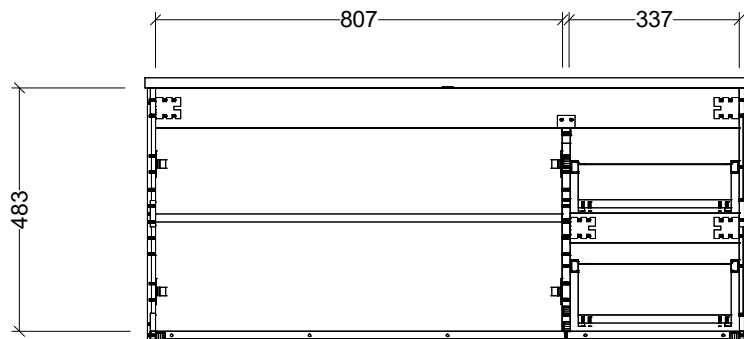

PLEASE NOTE: Due to the manufacturing process of ceramic tops, size variation (+/- 3%) is to be expected. E&OE. Copyright ©

LH and RH Drawer Options Available