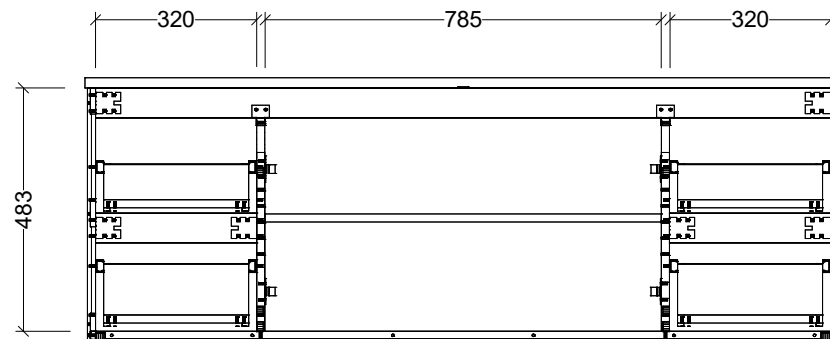

CABINET DETAILS

Range	Nevada 1500
Description	Double Bowl Wall Hung
Cabinet SKU	NEV-VCO-1500-D-X-W

TOP DETAILS

Available Tops:	Waste Centres (mm):
Alpha Ceramic	410
Regal Mineral	420
Stadium Mineral	420
SilkSurface	420
Stone	420

Timberline Bathroom Products Pty Ltd
22 Myrtle Drive, Armidale NSW 2350
www.timberline.com.au | 02 6773 8500

PLEASE NOTE: Due to the manufacturing process of ceramic tops, size variation (+/- 3%) is to be expected. E&OE. Copyright ©