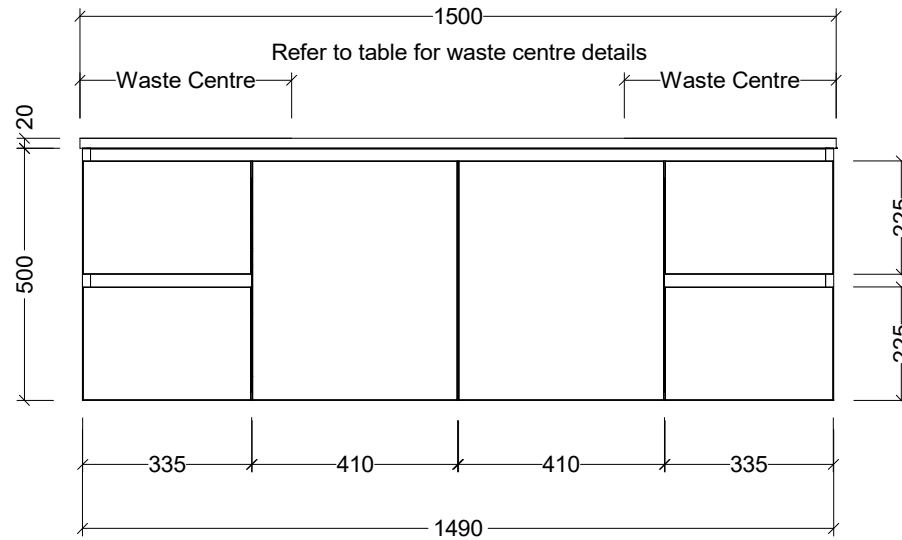

CABINET DETAILS

Range	Nevada 1500
Description	Double Bowl Wall Hung
Cabinet SKU	NEV-VCO-1500-D-X-W

TOP DETAILS

Available Tops:	Waste Centres (mm):
Alpha Ceramic	410
Regal Mineral	420
Stadium Mineral	420
SilkSurface	420
Stone	420

Timberline Bathroom Products Pty Ltd
22 Myrtle Drive, Armidale NSW 2350
www.timberline.com.au | 02 6773 8500

PLEASE NOTE: Due to the manufacturing process of ceramic tops, size variation (+/- 3%) is to be expected. E&OE. Copyright ©