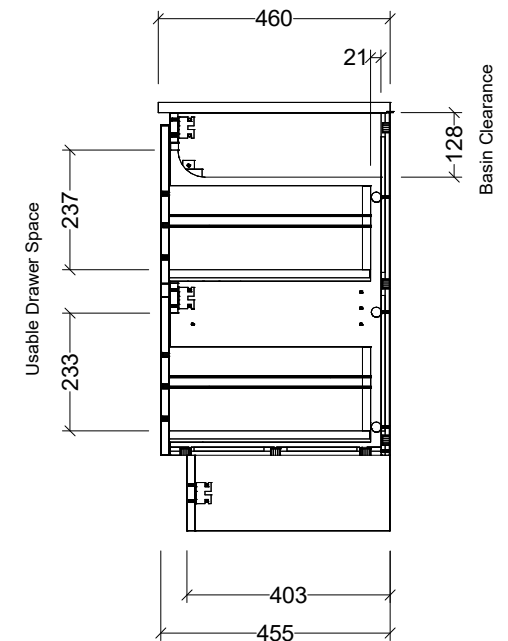

LH and RH Drawer Options Available