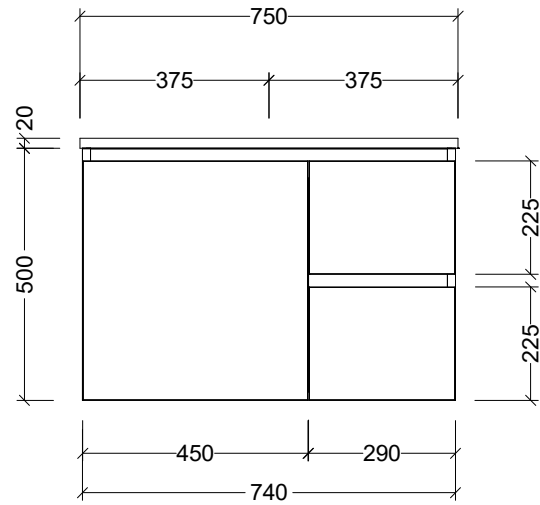

CABINET DETAILS

Range	Nevada 750
Description	Centre Bowl Wall Hung
Cabinet SKU	NEV-VCO-750-C-X-W
TOP DETAILS	
Available Tops:	Alpha Ceramic
	Regal Mineral
	Stadium Mineral
	SilkSurface
	Stone

Timberline Bathroom Products Pty Ltd
22 Myrtle Drive, Armidale NSW 2350
www.timberline.com.au | 02 6773 8500

PLEASE NOTE: Due to the manufacturing process of ceramic tops, size variation (+/- 3%) is to be expected. E&OE. Copyright ©

LH and RH Drawer Options Available