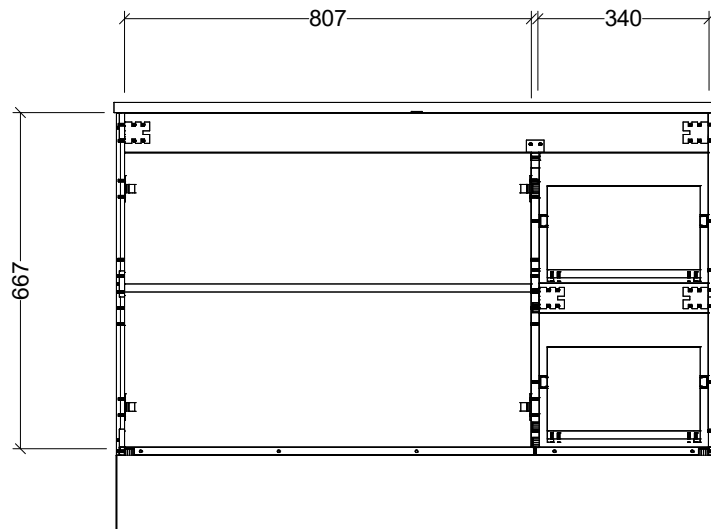

PLEASE NOTE: Due to the manufacturing process of ceramic tops, size variation (+/- 3%) is to be expected. E&OE. Copyright ©

LH and RH Drawer Options Available