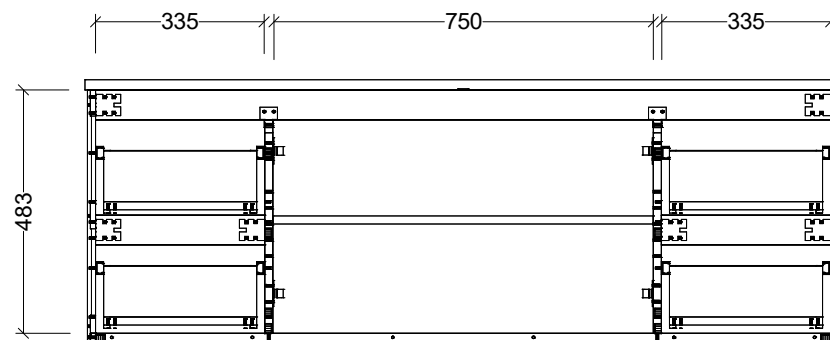

CABINET DETAILS

Range	Nevada 1500
Description	Centre Bowl Wall Hung
Cabinet SKU	NEV-VCO-1500-C-X-W
TOP DETAILS	
Available Tops:	Alpha Ceramic
	Regal Mineral
	Stadium Mineral
	SilkSurface
	Stone

Timberline Bathroom Products Pty Ltd
22 Myrtle Drive, Armidale NSW 2350
www.timberline.com.au | 02 6773 8500

PLEASE NOTE: Due to the manufacturing process of ceramic tops, size variation (+/- 3%) is to be expected. E&OE. Copyright ©