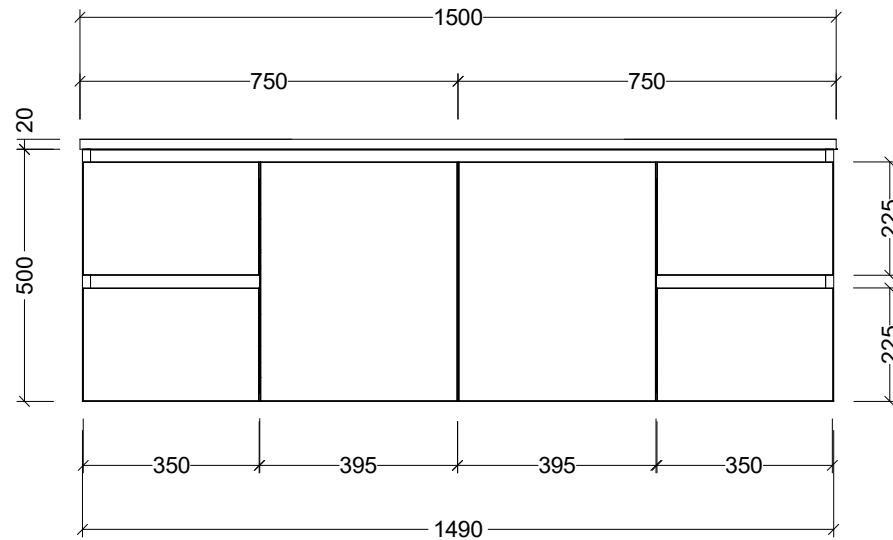

CABINET DETAILS

Range	Nevada 1500
Description	Centre Bowl Wall Hung
Cabinet SKU	NEV-VCO-1500-C-X-W
TOP DETAILS	
Available Tops:	Alpha Ceramic
	Regal Mineral
	Stadium Mineral
	SilkSurface
	Stone

Timberline Bathroom Products Pty Ltd
22 Myrtle Drive, Armidale NSW 2350
www.timberline.com.au | 02 6773 8500

PLEASE NOTE: Due to the manufacturing process of ceramic tops, size variation (+/- 3%) is to be expected. E&OE. Copyright ©