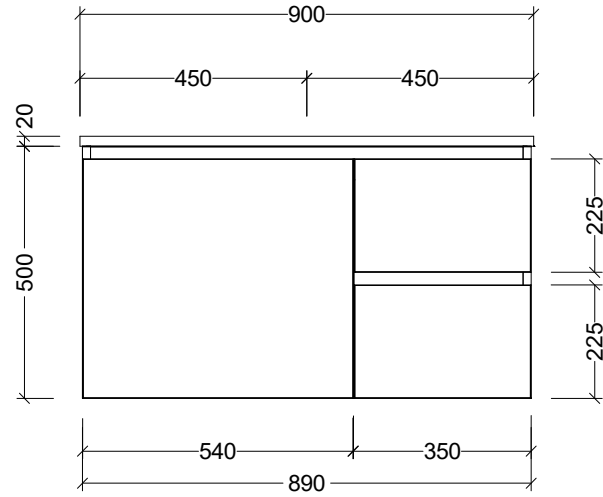

CABINET DETAILS

Range	Nevada 900
Description	Centre Bowl Wall Hung
Cabinet SKU	NEV-VCO-900-C-X-W
TOP DETAILS	
Available Tops:	Alpha Ceramic
	Regal Mineral
	Stadium Mineral
	SilkSurface
	Stone

Timberline Bathroom Products Pty Ltd
22 Myrtle Drive, Armidale NSW 2350
www.timberline.com.au | 02 6773 8500

PLEASE NOTE: Due to the manufacturing process of ceramic tops, size variation (+/- 3%) is to be expected. E&OE. Copyright ©

LH and RH Drawer Options Available