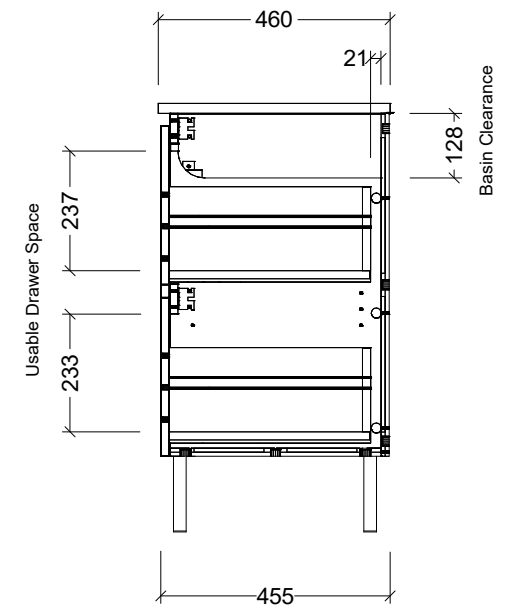

CABINET DETAILS

Range	Nevada 1500
Description	Double Bowl on Legs
Cabinet SKU	NEV-VCO-1500-D-X-L
TOP DETAILS	
Available Tops:	Waste Centres (mm):
Alpha Ceramic	410
Regal Mineral	420
Stadium Mineral	420
SilkSurface	420
Stone	420

Timberline Bathroom Products Pty Ltd
22 Myrtle Drive, Armidale NSW 2350
www.timberline.com.au | 02 6773 8500

PLEASE NOTE: Due to the manufacturing process of ceramic tops, size variation (+/- 3%) is to be expected. E&OE. Copyright ©