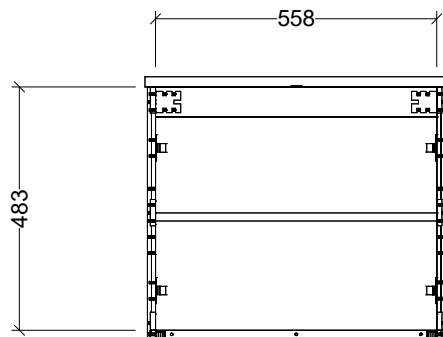

CABINET DETAILS

Range	Nevada 600
Description	Centre Bowl Wall Hung
Cabinet SKU	NEV-VCO-600-C-X-W
TOP DETAILS	
Available Tops:	Alpha Ceramic
	Regal Mineral
	Stadium Mineral
	SilkSurface
	Stone

Timberline Bathroom Products Pty Ltd
22 Myrtle Drive, Armidale NSW 2350
www.timberline.com.au | 02 6773 8500

PLEASE NOTE: Due to the manufacturing process of ceramic tops, size variation (+/- 3%) is to be expected. E&OE. Copyright ©