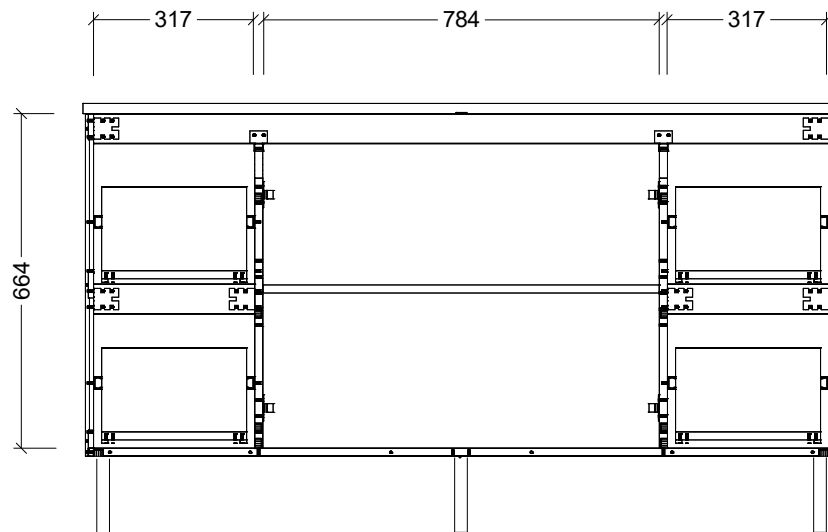

CABINET DETAILS

Range	Nevada 1500
Description	Double Bowl on Legs
Cabinet SKU	NEV-VCO-1500-D-X-L
TOP DETAILS	
Available Tops:	Waste Centres (mm):
Alpha Ceramic	410
Regal Mineral	420
Stadium Mineral	420
SilkSurface	420
Stone	420

Timberline Bathroom Products Pty Ltd
22 Myrtle Drive, Armidale NSW 2350
www.timberline.com.au | 02 6773 8500

PLEASE NOTE: Due to the manufacturing process of ceramic tops, size variation (+/- 3%) is to be expected. E&OE. Copyright ©