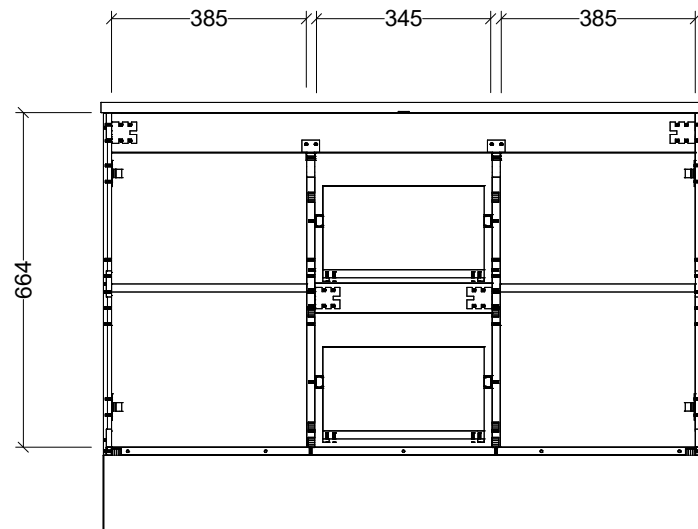

CABINET DETAILS

Range	Nevada 1200
Description	Double Bowl Floorstanding
Cabinet SKU	NEV-VCO-1200-D-X-F
TOP DETAILS	
Available Tops:	Waste Centres (mm):
Alpha Ceramic	295
SilkSurface	320
Stone	320

Timberline Bathroom Products Pty Ltd
22 Myrtle Drive, Armidale NSW 2350
www.timberline.com.au | 02 6773 8500

PLEASE NOTE: Due to the manufacturing process of ceramic tops, size variation (+/- 3%) is to be expected. E&OE. Copyright ©