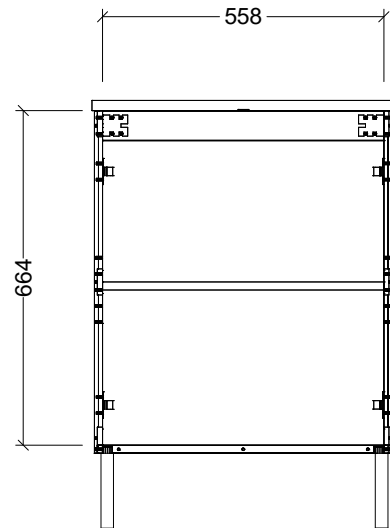

CABINET DETAILS

Range	Nevada 600
Description	Centre Bowl on Legs
Cabinet SKU	NEV-VCO-600-C-X-L
TOP DETAILS	
Available Tops:	Alpha Ceramic
	Regal Mineral
	Stadium Mineral
	SilkSurface
	Stone

Timberline Bathroom Products Pty Ltd
22 Myrtle Drive, Armidale NSW 2350
www.timberline.com.au | 02 6773 8500

PLEASE NOTE: Due to the manufacturing process of ceramic tops, size variation (+/- 3%) is to be expected. E&OE. Copyright ©