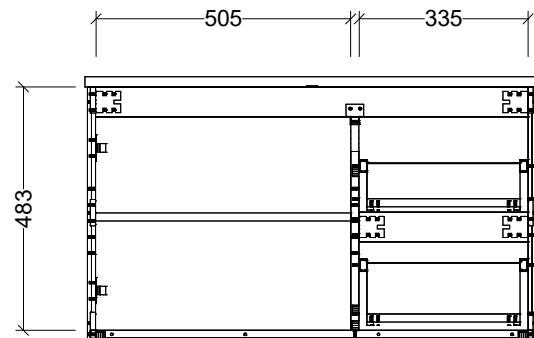

PLEASE NOTE: Due to the manufacturing process of ceramic tops, size variation (+/- 3%) is to be expected. E&OE. Copyright ©

LH and RH Drawer Options Available