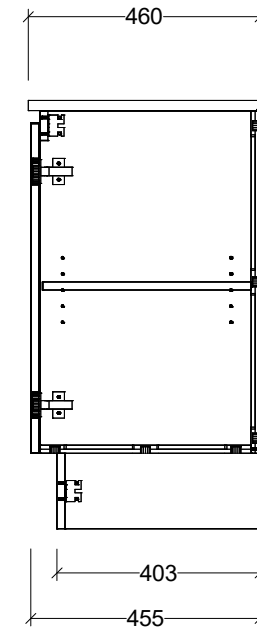

PLEASE NOTE: Due to the manufacturing process of ceramic tops, size variation (+/- 3%) is to be expected. E&OE. Copyright ©

**CABINET DETAILS**

Range	Nevada 600
Description	Centre Bowl on Legs
Cabinet SKU	NEV-VCO-600-C-X-L
<b>TOP DETAILS</b>	
Available Tops:	Alpha Ceramic
	Regal Mineral
	Stadium Mineral
	SilkSurface
	Stone