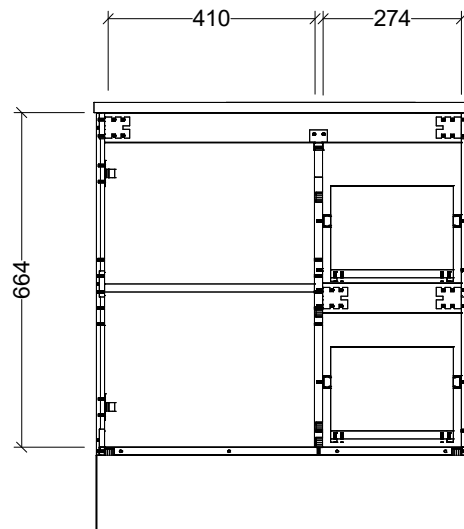

LH and RH Drawer Options Available