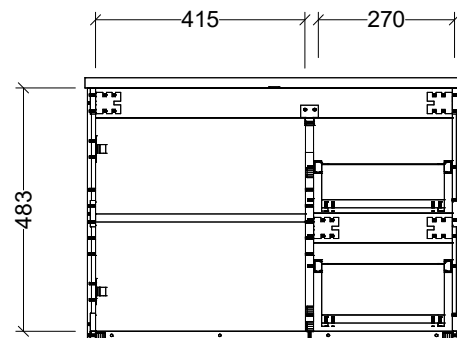

PLEASE NOTE: Due to the manufacturing process of ceramic tops, size variation (+/- 3%) is to be expected. E&OE. Copyright ©

LH and RH Drawer Options Available