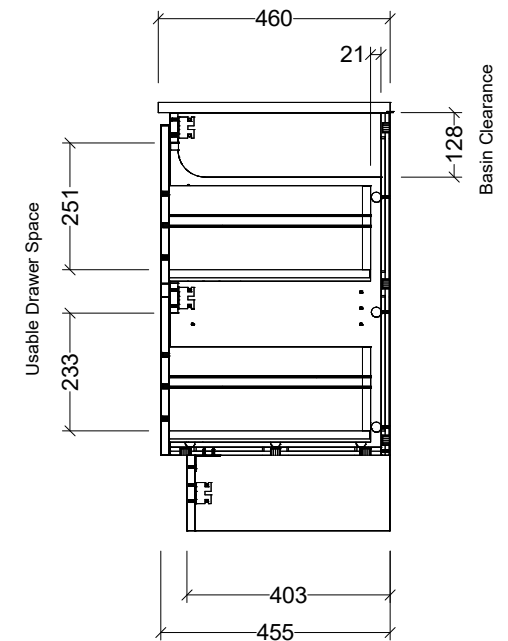

CABINET DETAILS

Range	Nevada 1500
Description	Double Bowl Floorstanding
Cabinet SKU	NEV-VCO-1500-D-X-F
TOP DETAILS	
Available Tops:	Waste Centres (mm):
Alpha Ceramic	410
Regal Mineral	420
Stadium Mineral	420
SilkSurface	420
Stone	420

Timberline Bathroom Products Pty Ltd
22 Myrtle Drive, Armidale NSW 2350
www.timberline.com.au | 02 6773 8500

PLEASE NOTE: Due to the manufacturing process of ceramic tops, size variation (+/- 3%) is to be expected. E&OE. Copyright ©