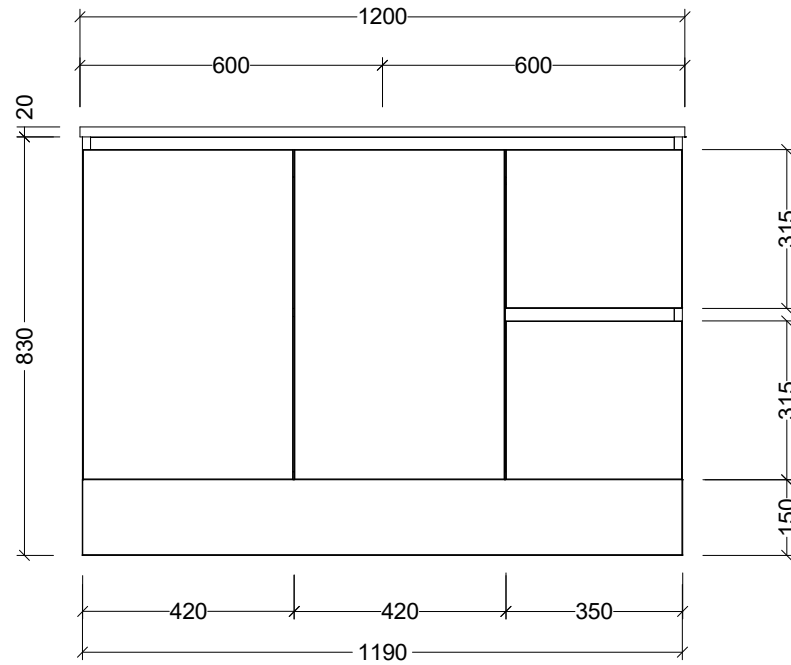

CABINET DETAILS

Range	Nevada 1200
Description	Centre Bowl Freestanding
Cabinet SKU	NEV-VCO-1200-C-X-F
TOP DETAILS	
Available Tops:	Alpha Ceramic
	Regal Mineral
	Stadium Mineral
	SilkSurface
	Stone

Timberline Bathroom Products Pty Ltd
22 Myrtle Drive, Armidale NSW 2350
www.timberline.com.au | 02 6773 8500

PLEASE NOTE: Due to the manufacturing process of ceramic tops, size variation (+/- 3%) is to be expected. E&OE. Copyright ©