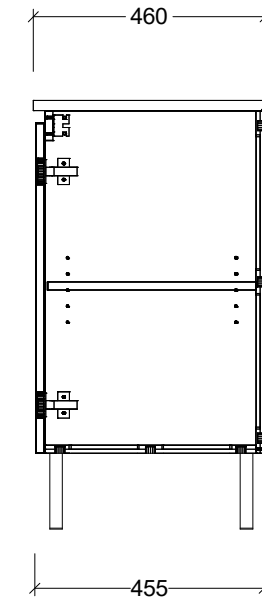

CABINET DETAILS

Range	Nevada 600
Description	Centre Bowl on Legs
Cabinet SKU	NEV-VCO-600-C-X-L
TOP DETAILS	
Available Tops:	Alpha Ceramic
	Regal Mineral
	Stadium Mineral
	SilkSurface
	Stone

Timberline Bathroom Products Pty Ltd
22 Myrtle Drive, Armidale NSW 2350
www.timberline.com.au | 02 6773 8500

PLEASE NOTE: Due to the manufacturing process of ceramic tops, size variation (+/- 3%) is to be expected. E&OE. Copyright ©