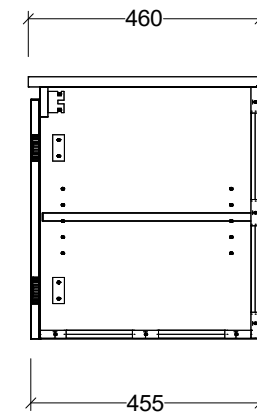

CABINET DETAILS

Range	Nevada 600
Description	Centre Bowl Wall Hung
Cabinet SKU	NEV-VCO-600-C-X-W
TOP DETAILS	
Available Tops:	Alpha Ceramic
	Regal Mineral
	Stadium Mineral
	SilkSurface
	Stone

Timberline Bathroom Products Pty Ltd
22 Myrtle Drive, Armidale NSW 2350
www.timberline.com.au | 02 6773 8500

PLEASE NOTE: Due to the manufacturing process of ceramic tops, size variation (+/- 3%) is to be expected. E&OE. Copyright ©