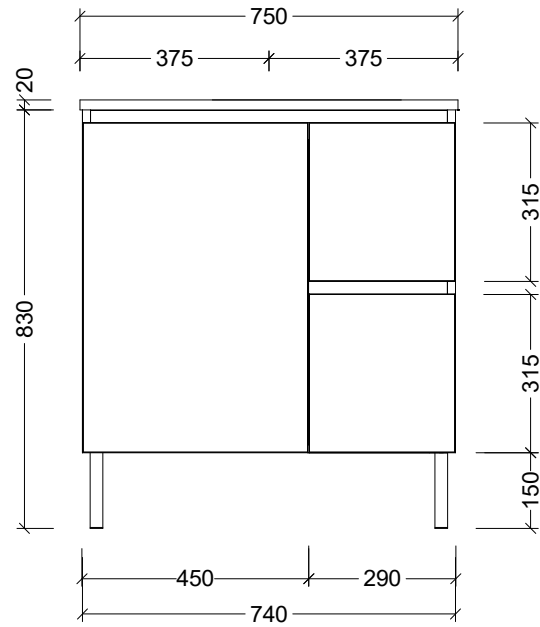

PLEASE NOTE: Due to the manufacturing process of ceramic tops, size variation (+/- 3%) is to be expected. E&OE. Copyright ©

LH and RH Drawer Options Available