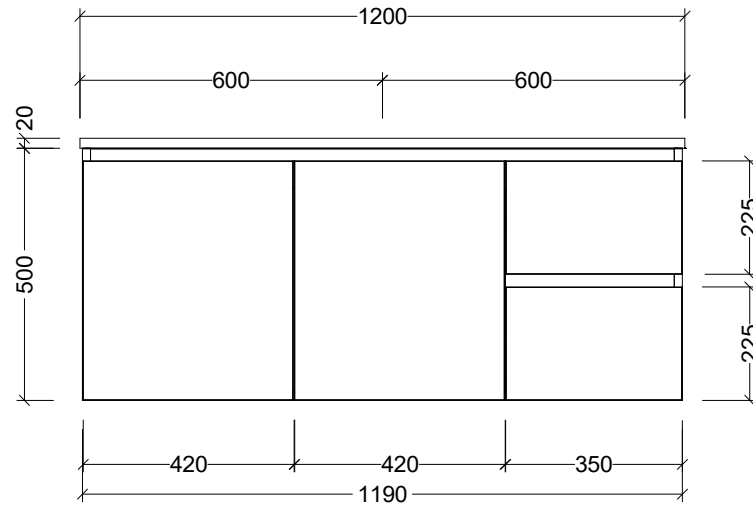

CABINET DETAILS

Range	Nevada 1200
Description	Centre Bowl Wall Hung
Cabinet SKU	NEV-VCO-1200-C-X-W
TOP DETAILS	
Available Tops:	Alpha Ceramic
	Regal Mineral
	Stadium Mineral
	SilkSurface
	Stone

Timberline Bathroom Products Pty Ltd
22 Myrtle Drive, Armidale NSW 2350
www.timberline.com.au | 02 6773 8500

PLEASE NOTE: Due to the manufacturing process of ceramic tops, size variation (+/- 3%) is to be expected. E&OE. Copyright ©

LH and RH Drawer Options Available