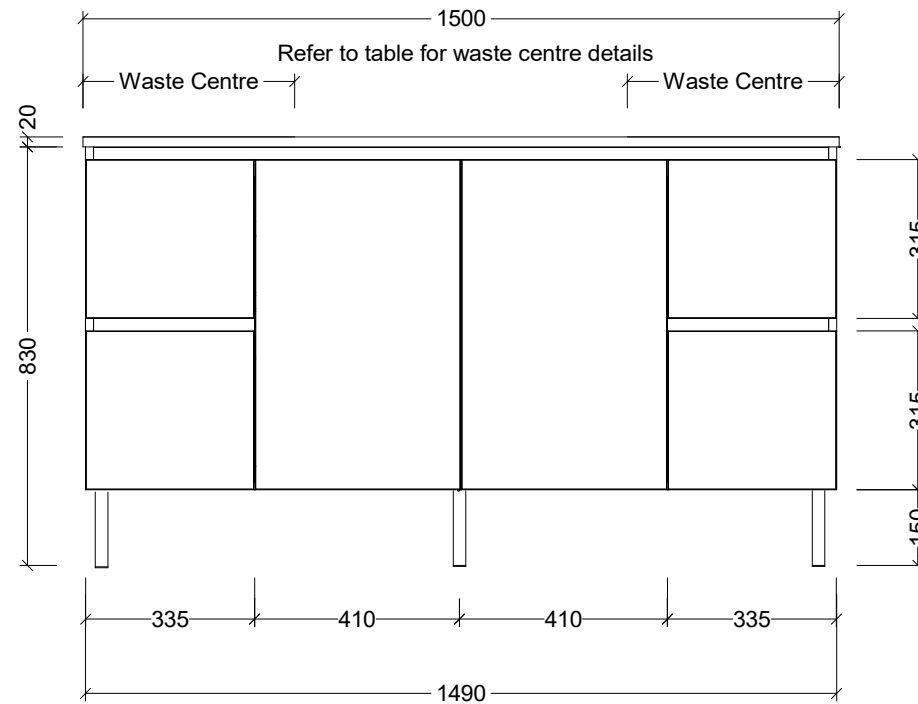

CABINET DETAILS

Range	Nevada 1500
Description	Double Bowl on Legs
Cabinet SKU	NEV-VCO-1500-D-X-L
TOP DETAILS	
Available Tops:	Waste Centres (mm):
Alpha Ceramic	410
Regal Mineral	420
Stadium Mineral	420
SilkSurface	420
Stone	420

Timberline Bathroom Products Pty Ltd
22 Myrtle Drive, Armidale NSW 2350
www.timberline.com.au | 02 6773 8500

PLEASE NOTE: Due to the manufacturing process of ceramic tops, size variation (+/- 3%) is to be expected. E&OE. Copyright ©