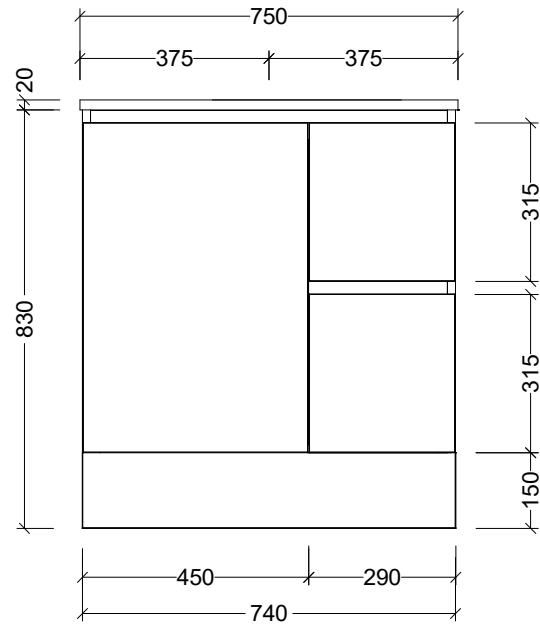

CABINET DETAILS

Range	Nevada 750
Description	Centre Bowl Freestanding
Cabinet SKU	NEV-VCO-750-C-X-F
TOP DETAILS	
Available Tops:	Alpha Ceramic
	Regal Mineral
	Stadium Mineral
	SilkSurface
	Stone

Timberline Bathroom Products Pty Ltd
22 Myrtle Drive, Armidale NSW 2350
www.timberline.com.au | 02 6773 8500

PLEASE NOTE: Due to the manufacturing process of ceramic tops, size variation (+/- 3%) is to be expected. E&OE. Copyright ©