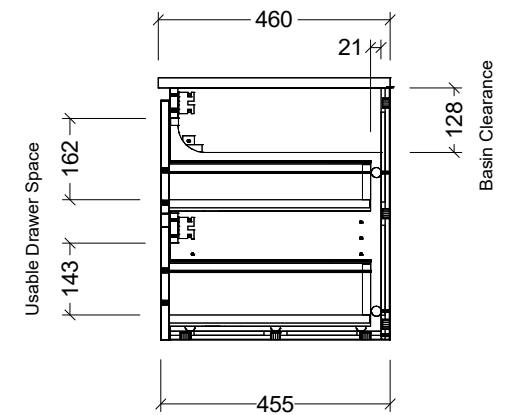

PLEASE NOTE: Due to the manufacturing process of ceramic tops, size variation (+/- 3%) is to be expected. E&OE. Copyright ©

LH and RH Drawer Options Available