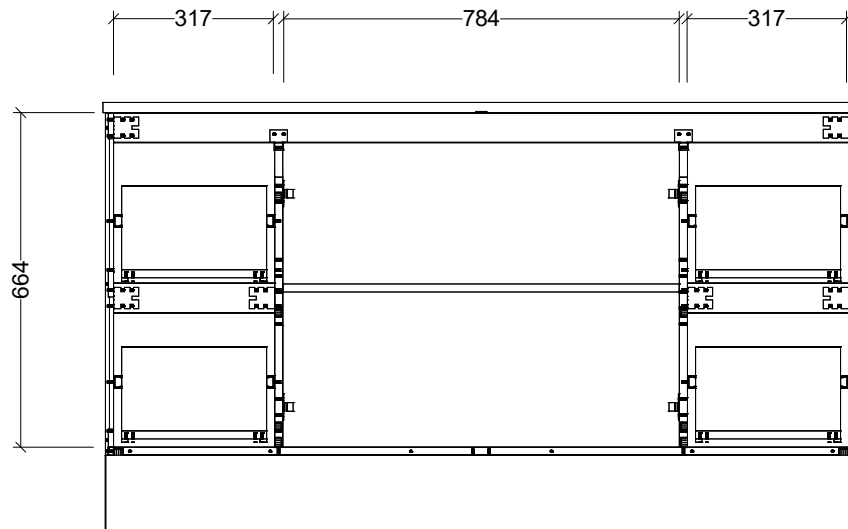

CABINET DETAILS

Range	Nevada 1500
Description	Double Bowl Floorstanding
Cabinet SKU	NEV-VCO-1500-D-X-F
TOP DETAILS	
Available Tops:	Waste Centres (mm):
Alpha Ceramic	410
Regal Mineral	420
Stadium Mineral	420
SilkSurface	420
Stone	420

Timberline Bathroom Products Pty Ltd
22 Myrtle Drive, Armidale NSW 2350
www.timberline.com.au | 02 6773 8500

PLEASE NOTE: Due to the manufacturing process of ceramic tops, size variation (+/- 3%) is to be expected. E&OE. Copyright ©