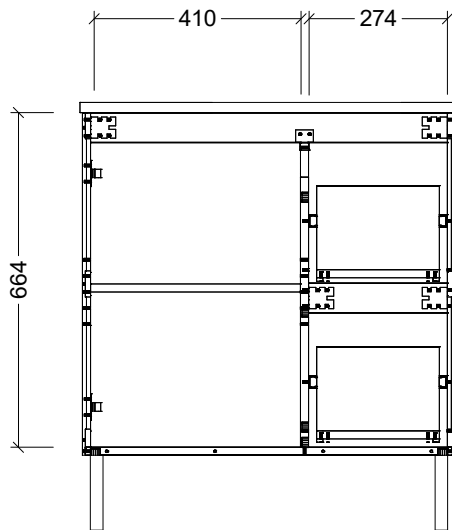

PLEASE NOTE: Due to the manufacturing process of ceramic tops, size variation (+/- 3%) is to be expected. E&OE. Copyright ©

LH and RH Drawer Options Available