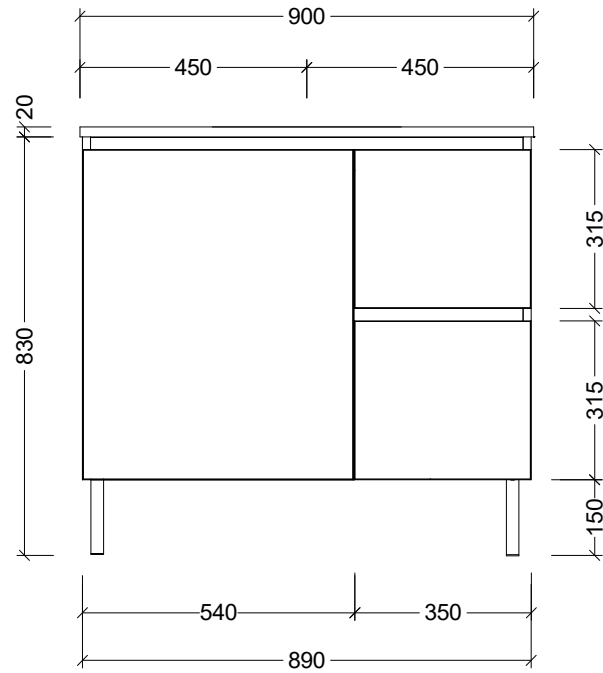

CABINET DETAILS

Range	Nevada 900
Description	Centre Bowl on Legs
Cabinet SKU	NEV-VCO-900-C-X-L
TOP DETAILS	
Available Tops:	Alpha Ceramic
	Regal Mineral
	Stadium Mineral
	SilkSurface
	Stone

Timberline Bathroom Products Pty Ltd
22 Myrtle Drive, Armidale NSW 2350
www.timberline.com.au | 02 6773 8500

PLEASE NOTE: Due to the manufacturing process of ceramic tops, size variation (+/- 3%) is to be expected. E&OE. Copyright ©