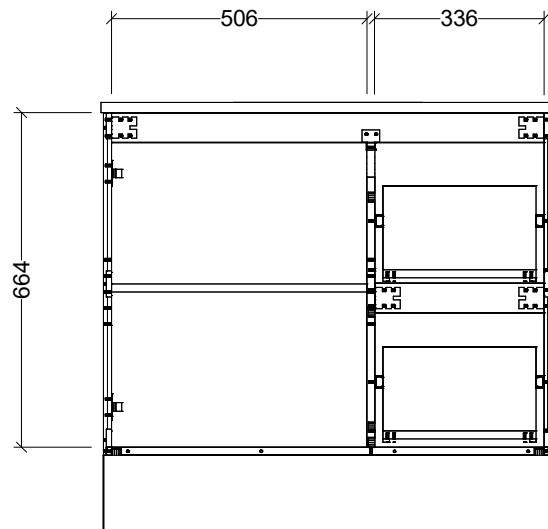

PLEASE NOTE: Due to the manufacturing process of ceramic tops, size variation (+/- 3%) is to be expected. E&OE. Copyright ©

LH and RH Drawer Options Available