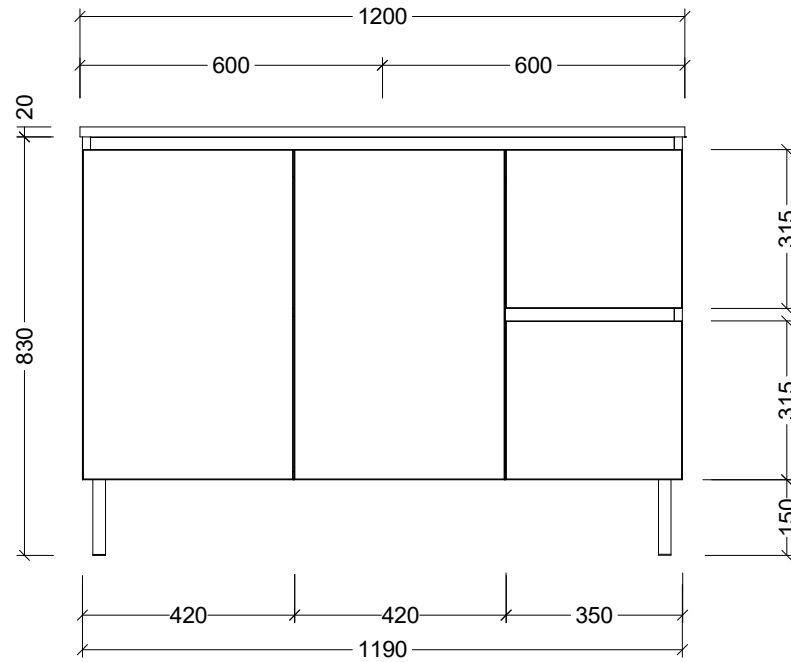

CABINET DETAILS

Range	Nevada 1200
Description	Centre Bowl on Legs
Cabinet SKU	NEV-VCO-1200-C-X-L
TOP DETAILS	
Available Tops:	Alpha Ceramic
	Regal Mineral
	Stadium Mineral
	SilkSurface
	Stone

Timberline Bathroom Products Pty Ltd
22 Myrtle Drive, Armidale NSW 2350
www.timberline.com.au | 02 6773 8500

PLEASE NOTE: Due to the manufacturing process of ceramic tops, size variation (+/- 3%) is to be expected. E&OE. Copyright ©