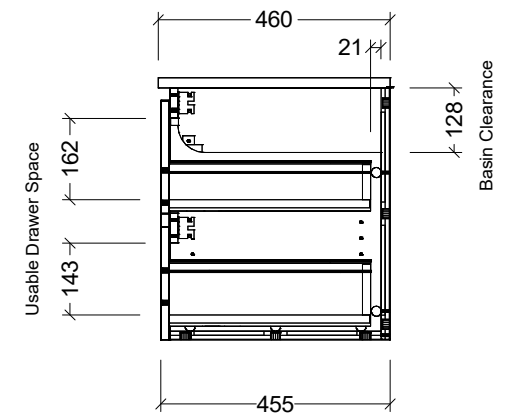

CABINET DETAILS

Range	Nevada 1500
Description	Double Bowl Wall Hung
Cabinet SKU	NEV-VCO-1500-D-X-W

TOP DETAILS

Available Tops:	Waste Centres (mm):
Alpha Ceramic	410
Regal Mineral	420
Stadium Mineral	420
SilkSurface	420
Stone	420

Timberline Bathroom Products Pty Ltd
22 Myrtle Drive, Armidale NSW 2350
www.timberline.com.au | 02 6773 8500

PLEASE NOTE: Due to the manufacturing process of ceramic tops, size variation (+/- 3%) is to be expected. E&OE. Copyright ©