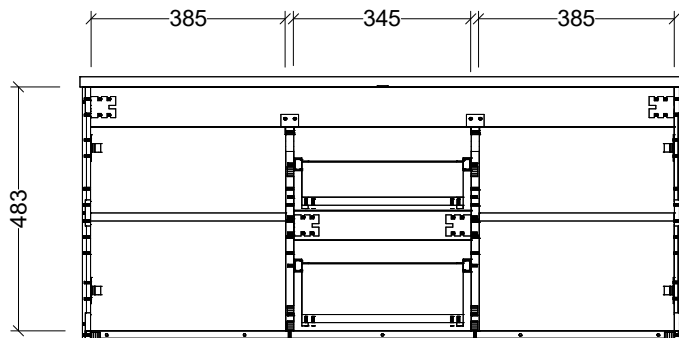

CABINET DETAILS

Range	Nevada 1200
Description	Double Bowl Wall Hung
Cabinet SKU	NEV-VCO-1200-D-X-W

TOP DETAILS

Available Tops:	Waste Centres (mm):
Alpha Ceramic	295mm
SilkSurface	320mm
Stone	320mm

Timberline Bathroom Products Pty Ltd
22 Myrtle Drive, Armidale NSW 2350
www.timberline.com.au | 02 6773 8500

PLEASE NOTE: Due to the manufacturing process of ceramic tops, size variation (+/- 3%) is to be expected. E&OE. Copyright ©