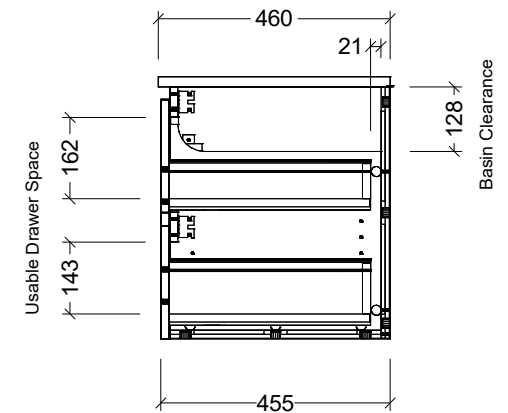

CABINET DETAILS

Range	Nevada 1200
Description	Double Bowl Wall Hung
Cabinet SKU	NEV-VCO-1200-D-X-W

TOP DETAILS

Available Tops:	Waste Centres (mm):
Alpha Ceramic	295mm
SilkSurface	320mm
Stone	320mm

Timberline Bathroom Products Pty Ltd
22 Myrtle Drive, Armidale NSW 2350
www.timberline.com.au | 02 6773 8500

PLEASE NOTE: Due to the manufacturing process of ceramic tops, size variation (+/- 3%) is to be expected. E&OE. Copyright ©