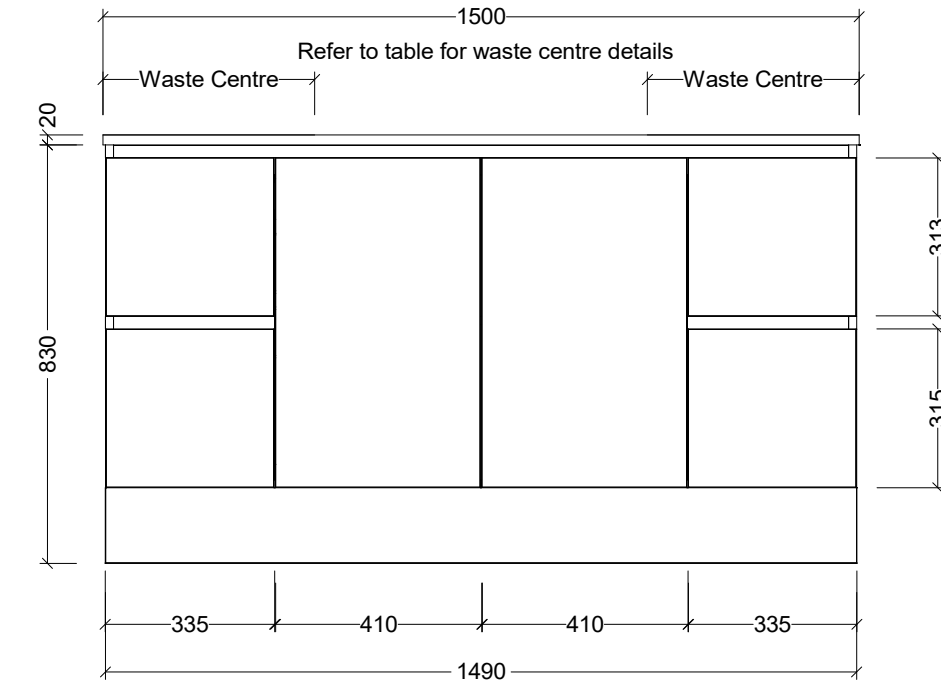

CABINET DETAILS

Range	Nevada 1500
Description	Double Bowl Floorstanding
Cabinet SKU	NEV-VCO-1500-D-X-F
TOP DETAILS	
Available Tops:	Waste Centres (mm):
Alpha Ceramic	410
Regal Mineral	420
Stadium Mineral	420
SilkSurface	420
Stone	420

Timberline Bathroom Products Pty Ltd
22 Myrtle Drive, Armidale NSW 2350
www.timberline.com.au | 02 6773 8500

PLEASE NOTE: Due to the manufacturing process of ceramic tops, size variation (+/- 3%) is to be expected. E&OE. Copyright ©