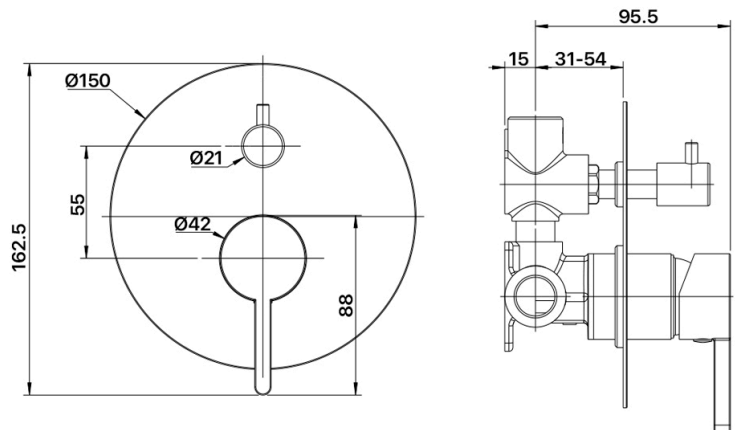

SCAN FOR MORE

A BRAND BY

BRASSHARDS

— GROUP —

www.mixxtapware.com.au | info@mixxtapware.com.au | 1800 657 697