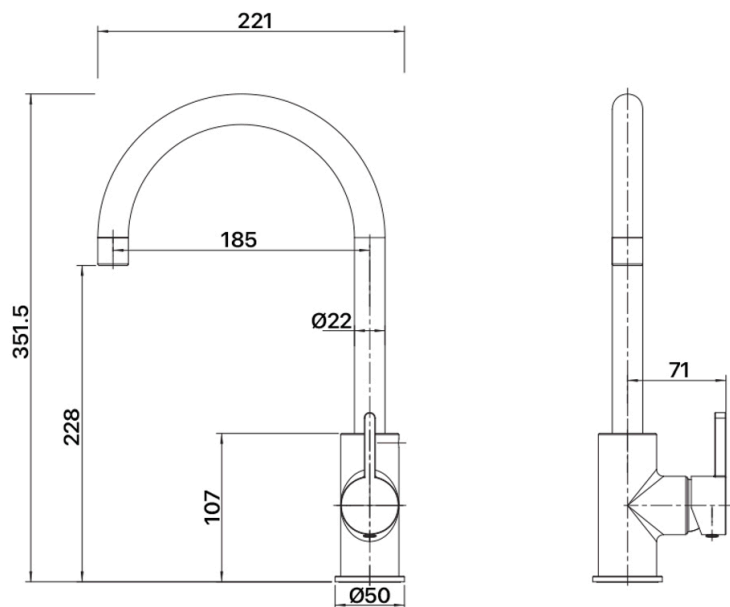

A BRAND BY

BRASSHARDS

— GROUP —

www.mixxtapware.com.au | info@mixxtapware.com.au | 1800 657 697