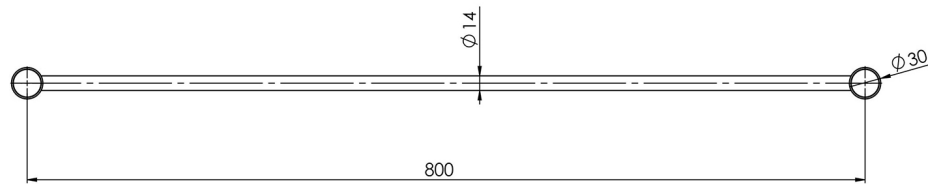

VIVID SLIMLINE

VIVID SLIMLINE SINGLE TOWEL RAIL 800MM

SPECIFICATIONS

AVAILABLE IN

111-8030-00
Chrome

111-8030-40
Brushed Nickel

111-8030-10
Matte Black

111-8030-12
Brushed Gold