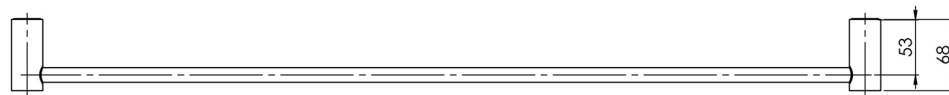

VIVID SLIMLINE

VIVID SLIMLINE SINGLE TOWEL RAIL 800MM

SPECIFICATIONS

AVAILABLE IN

111-8030-00
Chrome

111-8030-40
Brushed Nickel

111-8030-10
Matte Black

111-8030-12
Brushed Gold