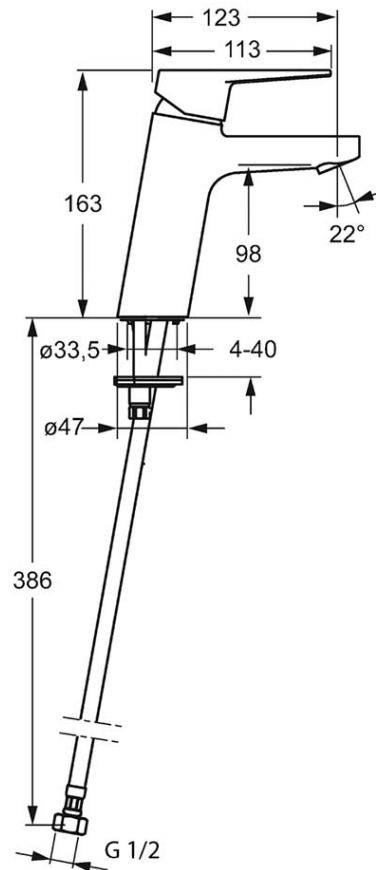

Twist Basin Mixer

Matte Black

Product Image

Product Details

Code: 090222833337
Brand: Hansa
Range: Twist
Warranty: 15 Years*
WELS: 5 Star 6 LPM, Reg #: T18356

Additional Features

Technical Specification

Required Product

Recommended Products

Additional Notes

- 35mm Ceramic Cartridge

*Please visit argentaust.com.au/warranty to view the full warranty

Note: All dimensions are in millimetres and are subject to normal manufacturing variations. Always use the physical product measurements for cut-outs and rough-ins as the technical details shown may differ from the actual product. Use acetic cured silicone sealant. Do not use epoxy type adhesives. Clean with damp cloth. Do not use abrasive cleaners, liquids or pastes.