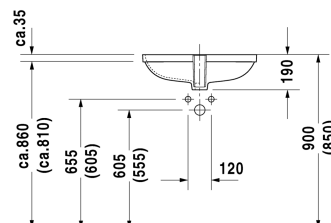

**D-Code Vanity basin # 0338560000**

|&lt; 560 mm &gt;|

Vanity basin	Dimension	Weight	Order number
undercounter basin, with overflow, without tap platform, fixings for installation in wooden consoles included, 560 mm			
<b>Colors</b>			
00 White Alpin			
<b>Variant</b>			
☒	560 x 400 mm	9.400 kilogram	0338560000
<b>Infobox</b>			
Measurements of undercounter models represent interior measurements			
<b>Accessory</b>			
Fixing for stone countertops, (with the exception of # 046651)		0.200 kilogram	005028

All drawings contain the necessary measurements which are subject to standard tolerances. They are stated in mm and are non-binding. Exact measurements, in particular for customised installation scenarios, can only be taken from the finished piece.