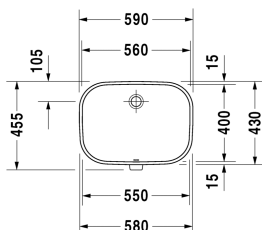

**D-Code Vanity basin # 0338560000**

|&lt; 560 mm &gt;|

Vanity basin	Dimension	Weight	Order number
undercounter basin, with overflow, without tap platform, fixings for installation in wooden consoles included, 560 mm			
<b>Colors</b>			
00 White Alpin			
<b>Variant</b>			
☒	560 x 400 mm	9.400 kilogram	0338560000
<b>Infobox</b>			
Measurements of undercounter models represent interior measurements			
<b>Accessory</b>			
Fixing for stone countertops, (with the exception of # 046651)		0.200 kilogram	005028

All drawings contain the necessary measurements which are subject to standard tolerances. They are stated in mm and are non-binding. Exact measurements, in particular for customised installation scenarios, can only be taken from the finished piece.