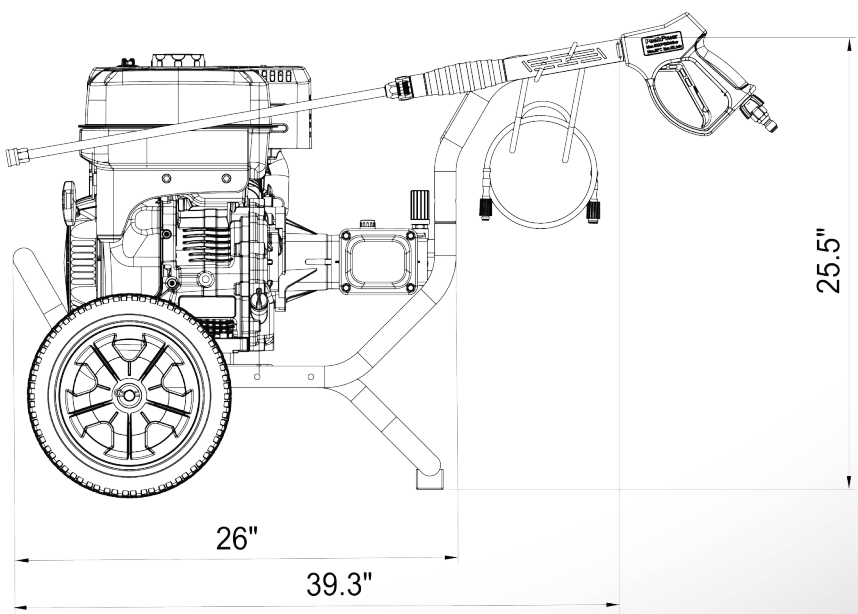

Model Number	PWF4200SH
Max Pressure (PSI)	4200
Max Flow (GPM)	4
Engine Type	Single Cylinder 420cc - 4 Stroke OHV
Starting System	Recoil Start
Fuel Type	Gasoline
Low Oil Shutdown	Yes
Cast Iron Sleeve	No
Oil Type and Capacity	10W-30 - 600 ml
Pump Brand	AR
Pump Type	Tri-Plex, Brass Head
Hot / Cold Water	Cold
Lubrication Method	Splash
Chemical Injector	Yes
Handle	Fixed / Snap Pin Installation
Wheel	Flat Free 12"
Accessories Included	Oil, Funnel, Spark Plug Wrench, Manual, Nozzle Cleaning Tool
Warranty (Residential)	2 Year
Carton LxWxH	28.1" X 24.2" X 23.8"
Unit Weight	132.0 lbs.
Shipping Weight	146.0 lbs.
UPC	850013862306

PWF4200SH

INCLUDED

Oil, Funnel, Spark Plug Wrench, Manual, Nozzle Cleaning Tool

www.a-ipower.com
10887 Commerce Way, Unit A
Fontana CA 92337- 8240

Phone: 855-888-3598
Fax: 909-930-3719
support@a-ipower.com
Mon-Fri 8:00 AM to 4:30 PM PST

LEARN MORE HERE