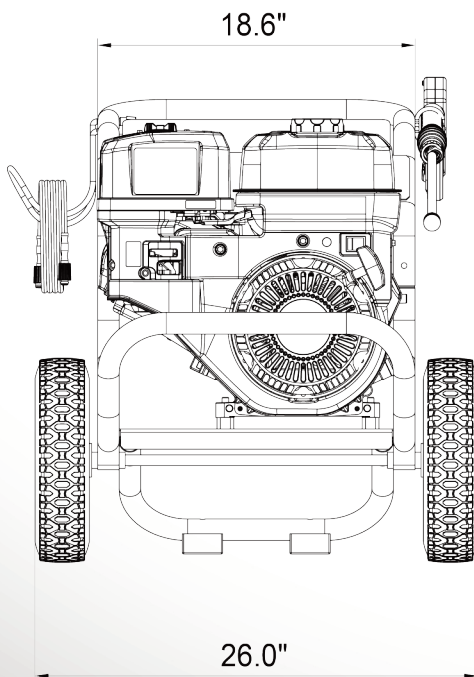

Model Number	PWF4200SH
Max Pressure (PSI)	4200
Max Flow (GPM)	4
Engine Type	Single Cylinder 420cc - 4 Stroke OHV
Starting System	Recoil Start
Fuel Type	Gasoline
Low Oil Shutdown	Yes
Cast Iron Sleeve	No
Oil Type and Capacity	10W-30 - 600 ml
Pump Brand	AR
Pump Type	Tri-Plex, Brass Head
Hot / Cold Water	Cold
Lubrication Method	Splash
Chemical Injector	Yes
Handle	Fixed / Snap Pin Installation
Wheel	Flat Free 12"
Accessories Included	Oil, Funnel, Spark Plug Wrench, Manual, Nozzle Cleaning Tool
Warranty (Residential)	2 Year
Carton LxWxH	28.1" X 24.2" X 23.8"
Unit Weight	132.0 lbs.
Shipping Weight	146.0 lbs.
UPC	850013862306

PWF4200SH

INCLUDED

Oil, Funnel, Spark Plug Wrench, Manual, Nozzle Cleaning Tool

www.a-ipower.com
10887 Commerce Way, Unit A
Fontana CA 92337- 8240

Phone: 855-888-3598
Fax: 909-930-3719
support@a-ipower.com
Mon-Fri 8:00 AM to 4:30 PM PST

LEARN MORE HERE