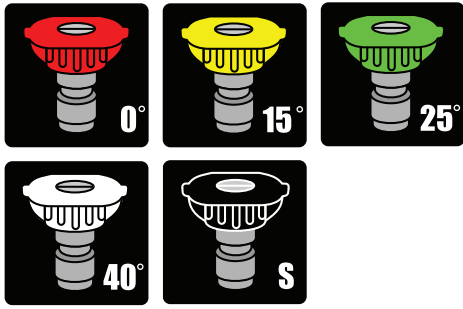

- **High Output:** 4200 PSI @ 4 GPM for outstanding cleaning power
- **Performance Series Engine:** 420cc OHV horizontal shaft engine
- **AR Pump:** Industrial grade AR Tri-Plex pump with brass head for heavy duty use
- **Extra Long Hose:** 50' long co-extrude high pressure hose provides an easy to move workspace
- **Quick Connect Wand and Nozzles:** 5 Pro-Style nozzles for easy connection and cleaning management
- **Wheelbarrow Frame Construction:** Built tough with durable powder coat finish
- **Portable Design:** 12" never flat wheels provide excellent portability

 **ANNOVI[®]
REVERBERI**

PWF4200SH

5-Piece PRO Style
Nozzles Included

50' High
Pressure Hose

Trigger Gun
and Wand

Three Piston Axial Pump
with Brass Head

AR ANNOVI®
REVERBERI

12.0" Flat
Free Wheel

420cc
OHV Engine

Model Number	PWF4200SH
Max Pressure (PSI)	4200
Max Flow (GPM)	4
Engine Type	Single Cylinder 420cc - 4 Stroke OHV
Starting System	Recoil Start
Fuel Type	Gasoline
Low Oil Shutdown	Yes
Cast Iron Sleeve	No
Oil Type and Capacity	10W-30 - 600 ml
Pump Brand	AR
Pump Type	Tri-Plex, Brass Head
Hot / Cold Water	Cold
Lubrication Method	Splash
Chemical Injector	Yes
Handle	Fixed / Snap Pin Installation
Wheel	Flat Free 12"
Accessories Included	Oil, Funnel, Spark Plug Wrench, Manual, Nozzle Cleaning Tool
Warranty (Residential)	2 Year
Carton LxWxH	28.1" X 24.2" X 23.8"
Unit Weight	132.0 lbs.
Shipping Weight	146.0 lbs.
UPC	850013862306