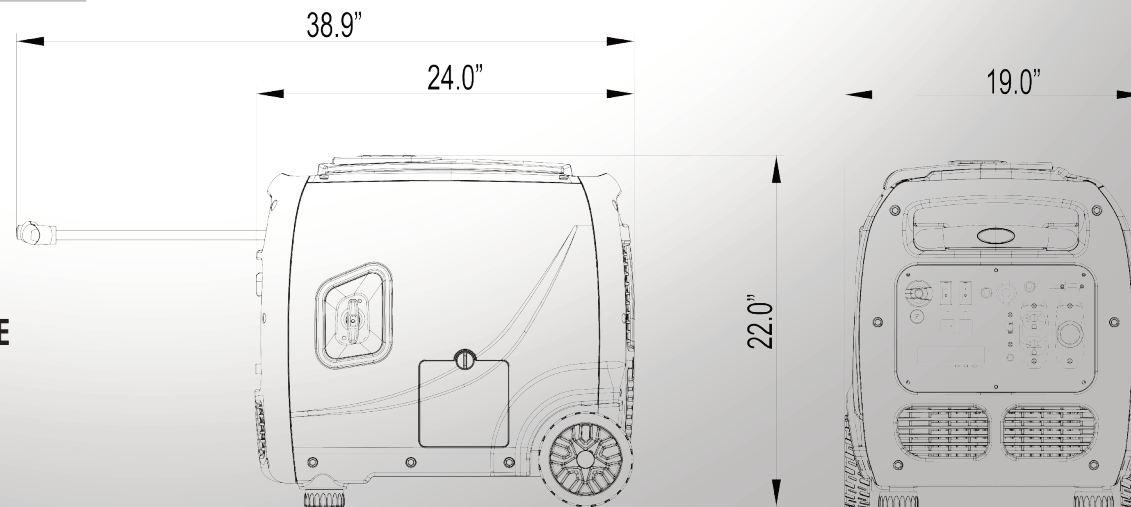

www.a-ipower.com
10887 Commerce Way, Unit A
Fontana CA 92337- 8240

Phone: 855-888-3598
Fax: 909-930-3719
support@a-ipower.com
Mon-Fri 8:00 AM to 4:30 PM PST

LEARN MORE HERE