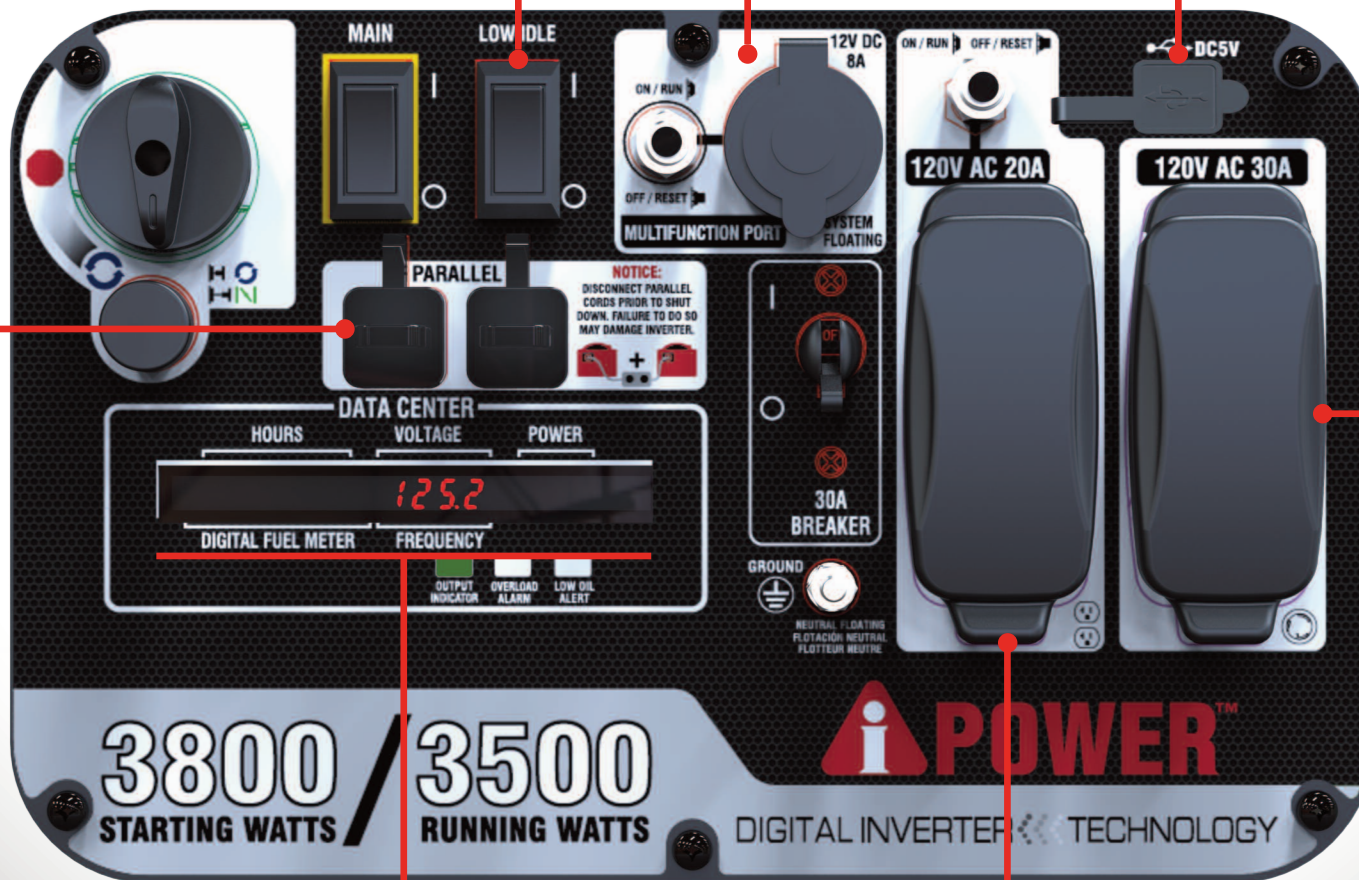

- **Powerful:** 223cc OHV high performance 4 cycle engine
- **High Output:** 3,800 starting watts - 3,500 running watts
- **Pure Power:** <3% THD of clean power output, sensitive electronics safe
- **Low Idle Technology:** Extended run time of 12 hrs. at 25% load
- **Quiet Operation:** Ideal for home, camping, tailgating & RV
- **Parallel Equipped:** Complete with parallel ports for double the power output when linked together
- **Compact Design:** Lightweight for easy to transport with telescoping handle & wheels

 DIGITAL INVERTER TECHNOLOGY

SUA3800i

2.6-Gal Tank with
12 Hour Runtime

Telescopic
Handle

Quiet Tone
Muffler

Integrated
Outlet Covers

223cc Recoil Start
Engine

Total Harmonic
Distortion < 3% THD

SUA3800i

Low Idle

DC Outlet: 8.3A, 12VDC Automotive Outlet

DC Outlet: 1.5A, 5VDC USB

Fully Integrated Parallel Capability

L5-30R 30A, 120V

Data Center Displays;
Hours, Voltage, Power
Fuel Meter, Frequency
Output Ready/Overload/Low Oil
LED Indicators

AC Outlet: 5-20R Duplex 20A, 120V

SUA3800i

Model Number	SUA3800i
Starting/Running Watts	3800/3500W
Certifications	EPA - CARB
AC Voltage	120V
Rated Speed/Frequency	Variable/60Hz
Total Harmonic Distortion (THD)	< 3%
Grounding System	Neutral Floating
Noise Level (dB)	63
Engine Type	Single Cylinder 223cc - 4 Stroke OHV
Starting System	Recoil Start
Low Oil Shtdown	Yes
Cast Iron Sleeve	Yes
Fuel Type	Gasoline
Oil Type and Capacity	10W-30 - 550ml
Low Idle	Yes
Alternator Type	Permanent Magnet - Inverter
Tank	2.6 Gal
Runtime @25% Load	12.0 Hour
Handle	Telescopic - Integrated Top Handles
Wheel	Flat Free 6.0"
AC Outlets	1x5-20R Duplex (20A, 120V) - 1xL5-30R (30A, 120V)
DC Outlets	1x Automotive Style (8.3A, 12V) - 1xUSB (1.5A, 5V)
Parallel Capability	Yes
Data Center	Yes
Accessories	Oil - Funnel - 12VDC Battery Charging Cable - Tool Kit 30A RV Adaptor - Manual - Quick Start Guide
Warranty (Resedential)	3 year
Carton LxWxH	25.6x21.7x23 inch
Unit Weight	121 lbs
Shipping Weight	132 lbs
UPC	851217006916