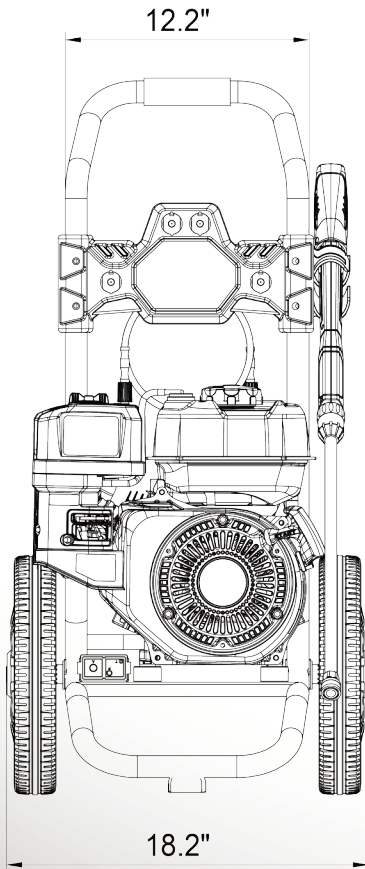

Model Number	PWF2701SH
Max Pressure (PSI)	2700
Max Flow (GPM)	2.3
Engine Type	Senci Single Cylinder 196cc - 4 Stroke OHV
Starting System	Recoil Start
Fuel Type	Gasoline
Low Oil Shutdown	Yes
Cast Iron Sleeve	No
Oil Type and Capacity	10W-30 - 600ml
Pump Brand	WTL
Pump Type	Axial, three piston
Hot / Cold Water	Cold
Lubrication Method	Splash
Chemical Injector	Yes
Handle	Fixed / Snap Pin Installation
Wheel	Flat Free 12.0"
Included	Oil, Funnel, Spark Plug Wrench, Manual, Nozzle Cleaning Tool, QSG
Warranty (Residential)	2 year
Carton LxWxH	21.5" X 19.1" X 21.9" inch
Unit Weight	57.0 lbs
Shipping Weight	61.0 lbs
UPC	850013862597

PWF2701SH

INCLUDED

Oil, Funnel, Spark Plug Wrench, Manual, Nozzle
Cleaning Tool, Quick Start Guide

www.a-ipower.com
10887 Commerce Way, Unit A
Fontana CA 92337- 8240

Phone: 855-888-3598
Fax: 909-930-3719
support@a-ipower.com
Mon-Fri 8:00 AM to 4:30 PM PST

LEARN MORE HERE