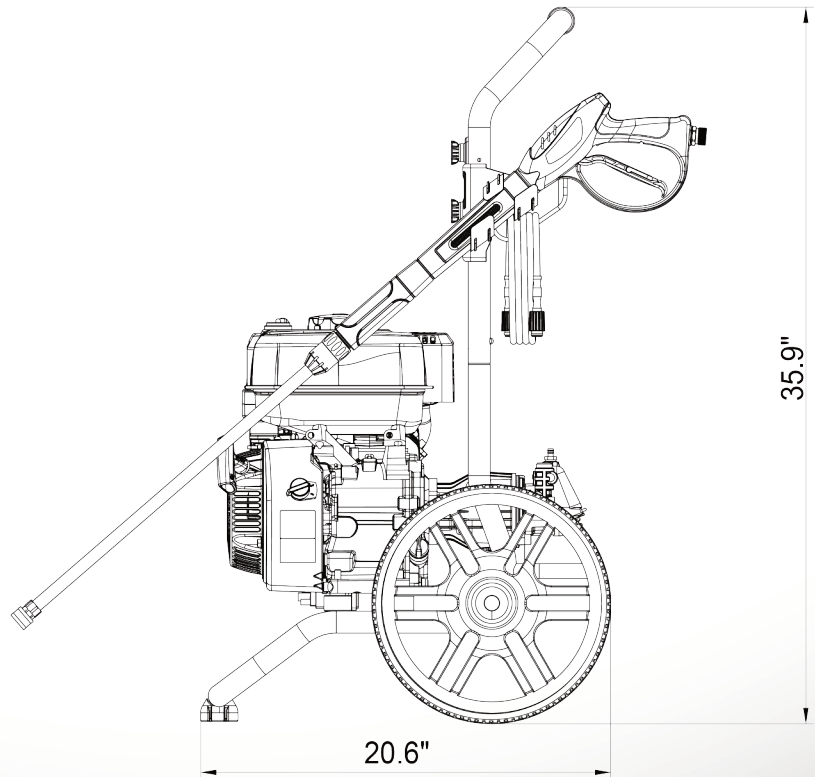

Model Number	PWF2701SH
Max Pressure (PSI)	2700
Max Flow (GPM)	2.3
Engine Type	Senci Single Cylinder 196cc - 4 Stroke OHV
Starting System	Recoil Start
Fuel Type	Gasoline
Low Oil Shutdown	Yes
Cast Iron Sleeve	No
Oil Type and Capacity	10W-30 - 600ml
Pump Brand	WTL
Pump Type	Axial, three piston
Hot / Cold Water	Cold
Lubrication Method	Splash
Chemical Injector	Yes
Handle	Fixed / Snap Pin Installation
Wheel	Flat Free 12.0"
Included	Oil, Funnel, Spark Plug Wrench, Manual, Nozzle Cleaning Tool, QSG
Warranty (Residential)	2 year
Carton LxWxH	21.5" X 19.1" X 21.9" inch
Unit Weight	57.0 lbs
Shipping Weight	61.0 lbs
UPC	850013862597

PWF2701SH

INCLUDED

Oil, Funnel, Spark Plug Wrench, Manual, Nozzle
Cleaning Tool, Quick Start Guide

www.a-ipower.com
10887 Commerce Way, Unit A
Fontana CA 92337- 8240

Phone: 855-888-3598
Fax: 909-930-3719
support@a-ipower.com
Mon-Fri 8:00 AM to 4:30 PM PST

LEARN MORE HERE