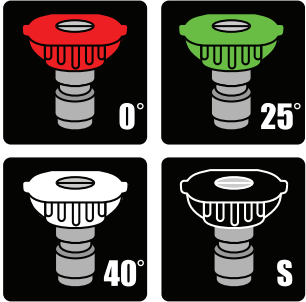

# PWF2701SH

Rubber Grip

Accessory Panel

4-Piece PRO Style Nozzles Included

Trigger Gun

High Pressure Hose

196cc OHV Engine

Three Piston Axial Pump with Aluminum Head

Cart Style Frame with Toolless Snap-In Handle

12.0" Flat Free Wheel

<b>Model Number</b>	<b>PWF2701SH</b>
<b>Max Pressure (PSI)</b>	2700
<b>Max Flow (GPM)</b>	2.3
<b>Engine Type</b>	Senci Single Cylinder 196cc - 4 Stroke OHV
<b>Starting System</b>	Recoil Start
<b>Fuel Type</b>	Gasoline
<b>Low Oil Shutdown</b>	Yes
<b>Cast Iron Sleeve</b>	No
<b>Oil Type and Capacity</b>	10W-30 - 600ml
<b>Pump Brand</b>	WTL
<b>Pump Type</b>	Axial, three piston
<b>Hot / Cold Water</b>	Cold
<b>Lubrication Method</b>	Splash
<b>Chemical Injector</b>	Yes
<b>Handle</b>	Fixed / Snap Pin Installation
<b>Wheel</b>	Flat Free 12.0"
<b>Included</b>	Oil, Funnel, Spark Plug Wrench, Manual, Nozzle Cleaning Tool, QSG
<b>Warranty (Residential)</b>	2 year
<b>Carton LxWxH</b>	21.5" X 19.1" X 21.9" inch
<b>Unit Weight</b>	57.0 lbs
<b>Shipping Weight</b>	61.0 lbs
<b>UPC</b>	850013862597