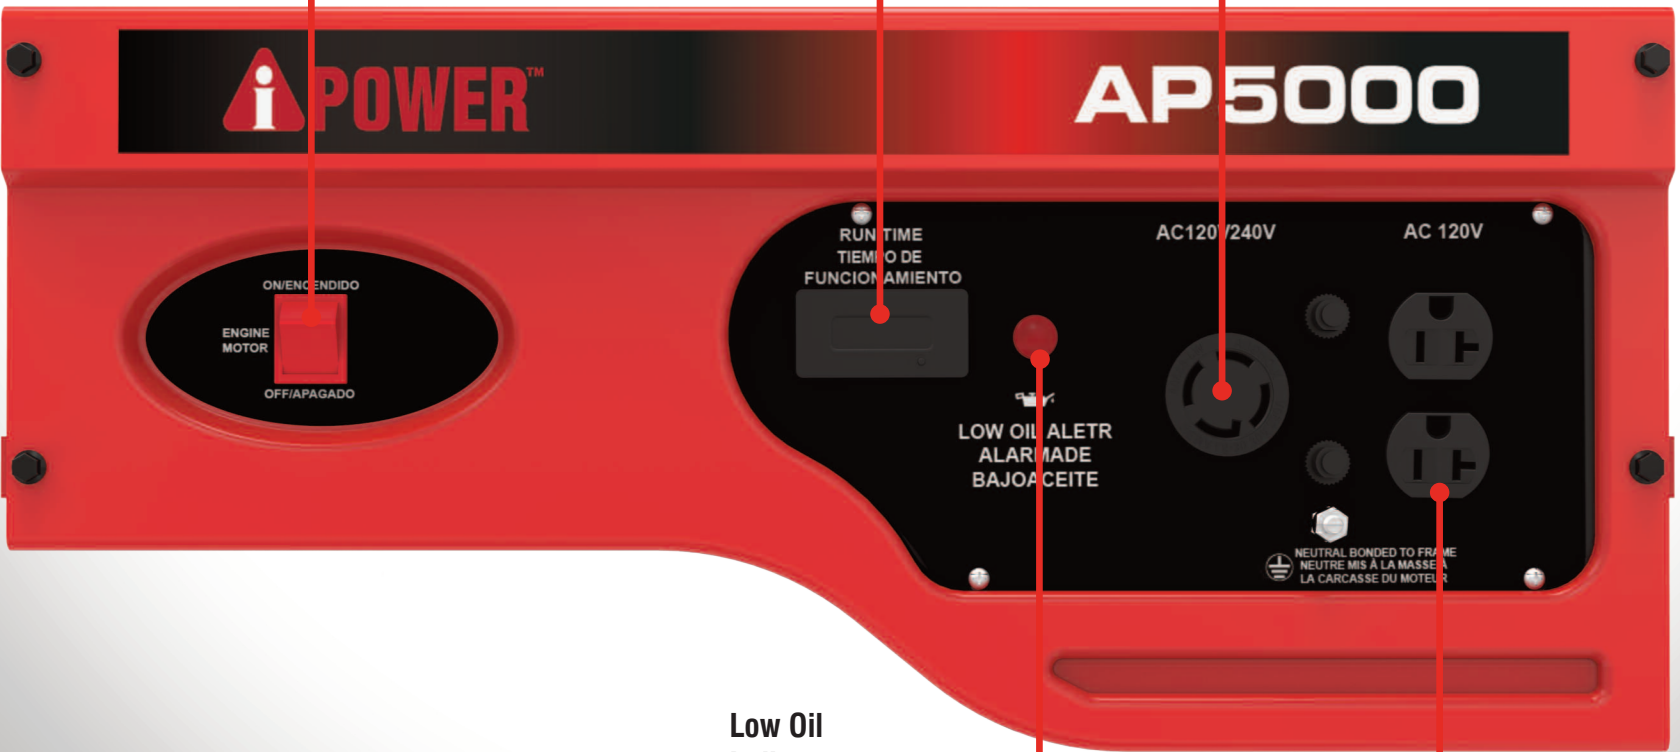

- **Performance Series Engine:** 223cc OHV engine with Cast Iron Sleeve & Low Oil Shutdown
- **High Output:** 5,000 starting watts - 4,000 running watts
- **Run Time:** 4-gallon fuel tank for extended run time of 13.5 hrs. at 25% load
- **Digital Hour Meter:** For quick and easy run time reading
- **AC Outlets:** Complete with standard 20A-120V household duplex (5-20R) and 30A-120/240V Twistlock (L14-30R)
- **Heavy Duty Frame Construction:** Built tough with durable powder coat finish
- **Portable Design:** Easy to transport with folding handle and wheels

AP5000

4.0 Gal Tank Built-In Gauge
13.5 Hour Runtime

Multi-Features
Panel

Heavy Duty
Frame

Folding
Handle

Recoil Start 223cc
Engine

7.0" Flat
Free Wheel

Brushed Alternator
With AVR

AP5000

Engine Switch

Hour Meter

L14-30R
30A, 120/240V

Low Oil Indicator

5-20R
Duplex 20A, 120V

AP5000

Model Number	AP5000
Starting/Running Watts	5000/4000W
Certifications	EPA
AC Voltage	120/240V
Rated Speed/Frequency	3600rpm/60Hz
Total Harmonic Distortion (THD)	Standard
Grounding System	Neutral Bonded to Frame
Noise Level (dB)	68
Engine Type	Single Cylinder 223cc - 4 Stroke OHV
Starting System	Recoil Start
Low Oil Shtdown	Yes
Cast Iron Sleeve	Yes
Fuel Type	Gasoline
Oil Type and Capacity	10W-30 - 550ml
Alternator Type	Brushed with AVR
Tank	4.0 Gal
Runtime @25% Load	13.5 Hour
Handle	Single Folding
Wheel	Flat Free 7.0"
AC Outlets	1x5-20R Duplex (20A, 120V) - 1xL14-30R (30A, 120/240V)
Hour Meter	Yes
Included	Tool Kit (Spark Plug Wrench), Manual, Quick Start Guide
Warranty (Residential)	2 Year
Carton LxWxH	23.4x18.3x19.9 inch
Unit Weight	103.5 lbs
Shipping Weight	115.6 lbs
UPC	851217006411