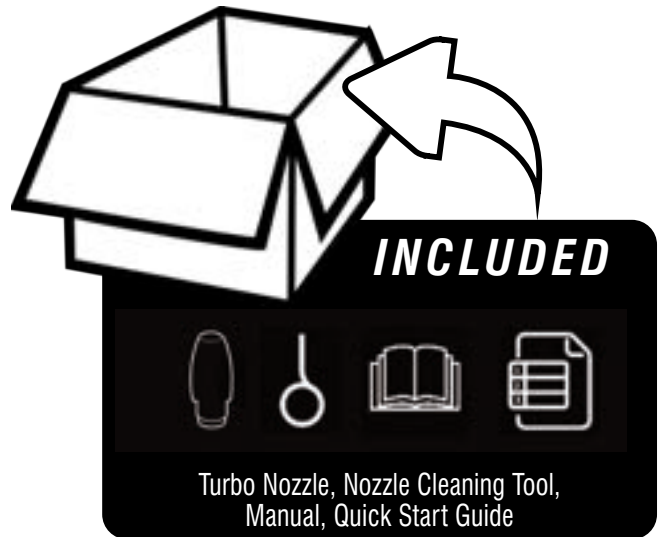

Pressure	2300 PSI
Flow Rate	1.2 GPM
Water Temperature	Cold
Motor	13.5A 120V AC
Pump	Axial Cam Pump with Stainless Steel Piston
Spray Gun	Ergonomic Index Pull
Automatic Shutdown System (ASS)	Yes
On-board Panel	Yes
High Pressure Hose Length	25 ft
Power Cord Length	35 ft
Quick Connect Nozzles	0°, 25°, 40°, Soap & Turbo Nozzle
Gun Holder	Yes
Hose Hanger	Yes
GFCI Electric Cord	Inline GFCI Power Cord For Use On All Exterior Outlets
On-board Detergent Tank	Yes
Frame	Welded Steel
Wheel	Large 8" Flat Free
Accessories	Nozzle Cleaning Tool, Manual, QSG
Warranty	2 Years
Carton LxWxH	18.9 x 14.8 x 17.9 in / 48.0 x 37.5 x 45.4 cm
Unit Weight (Net)	40.1 lbs / 18.1 kg
Shipping Weight	46.3 lbs / 21.0 kg

PWE2300

www.a-ipower.com
10887 Commerce Way, Unit A
Fontana CA 92337- 8240

Phone: 855-888-3598
Fax: 909-930-3719
support@a-ipower.com
Mon-Fri 8:00 AM to 4:30 PM PST

LEARN MORE HERE