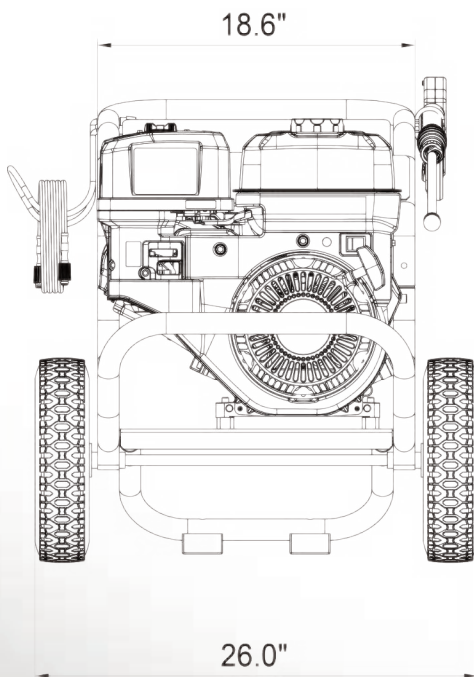

Model Number	PWF4200SH
Max Pressure (PSI)	4200
Max Flow (GPM)	4
Engine Type	Single Cylinder 420cc - 4 Stroke OHV
Starting System	Recoil Start
Fuel Type	Gasoline
Low Oil Shutdown	Yes
Cast Iron Sleeve	No
Oil Type and Capacity	10W-30 - 600 ml
Pump Brand	Annovi Reverberi
Pump Type	Tri-Plex, Brass Head
Hot / Cold Water	Cold
Lubrication Method	Splash
Chemical Injector	Yes
Handle	Fixed / Snap Pin Installation
Wheel	Flat Free 12"
Accessories Included	Oil, Funnel, Spark Plug Wrench, Manual, Nozzle Cleaning Tool
Warranty (Residential)	3 Year
Carton LxWxH	28.1" X 24.2" X 23.8"
Unit Weight	132.0 lbs.
Shipping Weight	146.0 lbs.
UPC	850013862306

PWF4200SH

INCLUDED

Oil, Funnel, Spark Plug Wrench, Manual, Nozzle Cleaning Tool

www.a-ipower.com
10887 Commerce Way, Unit A
Fontana CA 92337- 8240

Phone: 855-888-3598
Fax: 909-930-3719
support@a-ipower.com
Mon-Fri 8:00 AM to 4:30 PM PST

LEARN MORE HERE