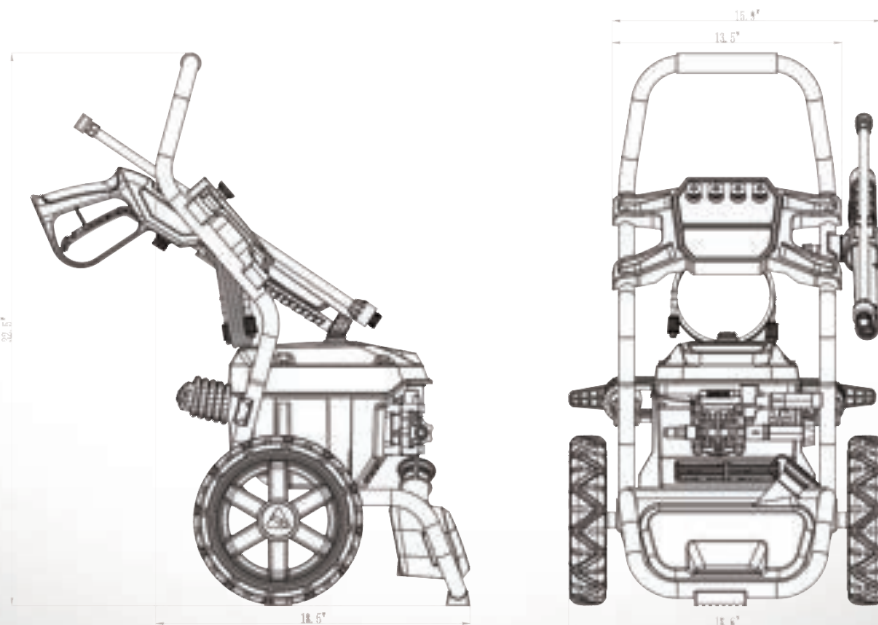

Pressure	3000 PSI
Flow Rate	1.1 GPM
Motor	15A, 120VAC, DC Brushless Motor
Pump	Axial Cam Pump with Stainless Steel Piston
Spray Gun	Ergonomic Index Pull
Lance	Stainless Steel Wand with Brass Connector
On-board Panel	Yes
High Pressure Hose	35 ft Multi-Layer
Power Cord Length	35 ft Extended Length Cord
GFCI Protection	Inline GFCI Cord for Use On All Exterior Outlets
Gun Holder / Hose Hanger	Yes
Quick Connect Nozzle Tips	0°, 25°, 40°, Soap - Includes Turbo Nozzle
On-Board Detergent Tank	Yes - .6 gal / 2.3 l
Frame	Welded Steel
Wheel	Large 10" Flat Free
Accessories	Allen Wrench - Turbo Nozzle - Open End Wrench Nozzle Cleaning Tool – Manual – Quick Start Guide
Warranty	2 Years
Unit LxWxH	18.4 x 18.1 x 32.5 inch / 46.8 x 46.0 x 82.5 cm
Carton LxWxH	18.9 x 17.1 x 17.7 inch / 48.0 x 43.5 x 45.0 cm
Unit Weight (Net)	39.0 lbs / 17.6 kg
Shipping Weight (Gross)	45.2 lbs / 20.5 kg

PWE3000

www.a-ipower.com
10887 Commerce Way, Unit A
Fontana CA 92337- 8240

Phone: 855-888-3598
Fax: 909-930-3719
support@a-ipower.com
Mon-Fri 8:00 AM to 4:30 PM PST

LEARN MORE HERE