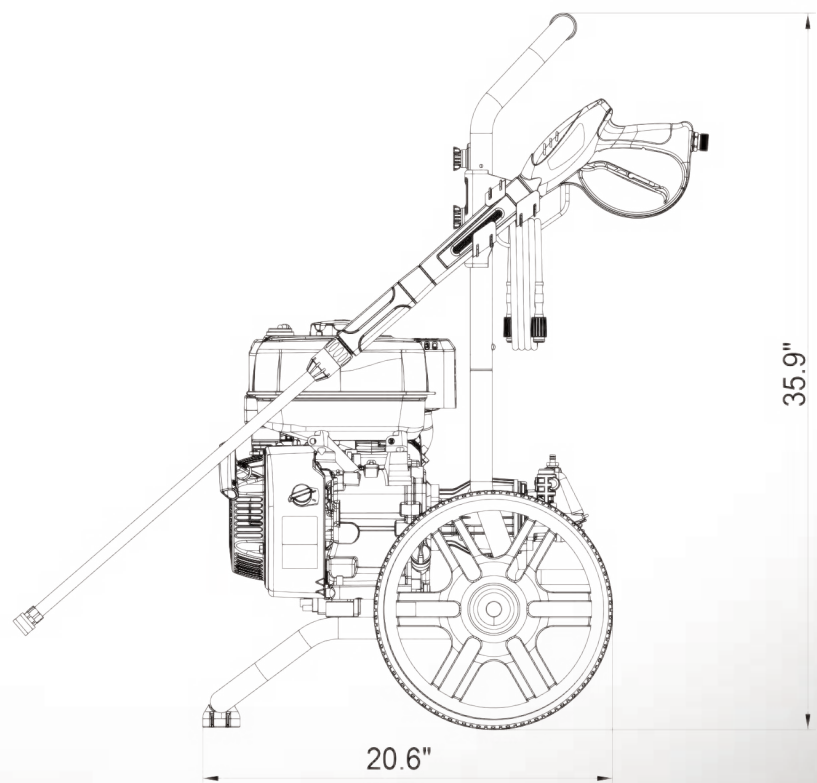

Model Number	PWF2701SH
Max Pressure (PSI)	2700
Max Flow (GPM)	2.3
Engine Type	Senci Single Cylinder 196cc - 4 Stroke OHV
Starting System	Recoil Start
Fuel Type	Gasoline
Low Oil Shtdown	Yes
Certification	EPA
Oil Type and Capacity	10W-30 - 600ml
Pump Brand	WTL
Pump Type	Axial, three piston
Hot / Cold Water	Cold
Lubrication Method	Splash
Chemical Injector	Yes
Handle	Fixed / Snap Pin Installation
Wheel	Flat Free 12.0"
Included	Oil, Funnel, Spark Plug Wrench, Manual, Nozzle Cleaning Tool, QSG
Warranty (Residential)	2 year
Carton LxWxH	21.5" X 19.1" X 21.9" inch
Unit Weight	57.0 lbs
Shipping Weight	61.0 lbs
UPC	850013862597

PWF2701SH

INCLUDED

Oil, Funnel, Spark Plug Wrench, Manual, Nozzle
Cleaning Tool, Quick Start Guide

www.a-ipower.com
10887 Commerce Way, Unit A
Fontana CA 92337- 8240

Phone: 855-888-3598
Fax: 909-930-3719
support@a-ipower.com
Mon-Fri 8:00 AM to 4:30 PM PST

LEARN MORE HERE