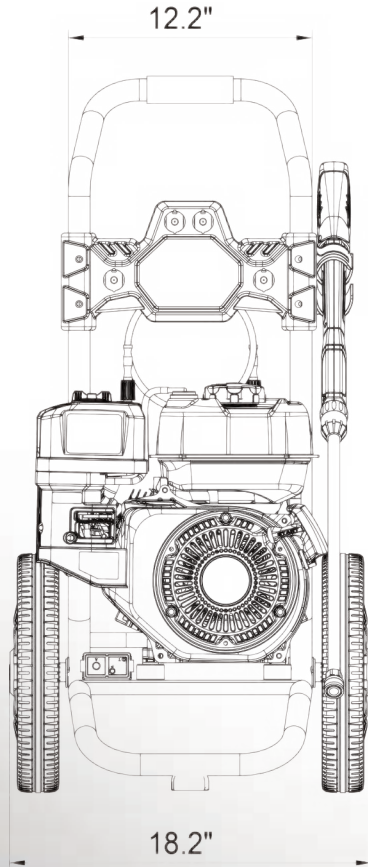

Model Number	PWF2701SH
Max Pressure (PSI)	2700
Max Flow (GPM)	2.3
Engine Type	Senci Single Cylinder 196cc - 4 Stroke OHV
Starting System	Recoil Start
Fuel Type	Gasoline
Low Oil Shtdown	Yes
Certification	EPA
Oil Type and Capacity	10W-30 - 600ml
Pump Brand	WTL
Pump Type	Axial, three piston
Hot / Cold Water	Cold
Lubrication Method	Splash
Chemical Injector	Yes
Handle	Fixed / Snap Pin Installation
Wheel	Flat Free 12.0"
Included	Oil, Funnel, Spark Plug Wrench, Manual, Nozzle Cleaning Tool, QSG
Warranty (Residential)	2 year
Carton LxWxH	21.5" X 19.1" X 21.9" inch
Unit Weight	57.0 lbs
Shipping Weight	61.0 lbs
UPC	850013862597

PWF2701SH

INCLUDED

Oil, Funnel, Spark Plug Wrench, Manual, Nozzle
Cleaning Tool, Quick Start Guide

www.a-ipower.com
10887 Commerce Way, Unit A
Fontana CA 92337- 8240

Phone: 855-888-3598
Fax: 909-930-3719
support@a-ipower.com
Mon-Fri 8:00 AM to 4:30 PM PST

LEARN MORE HERE