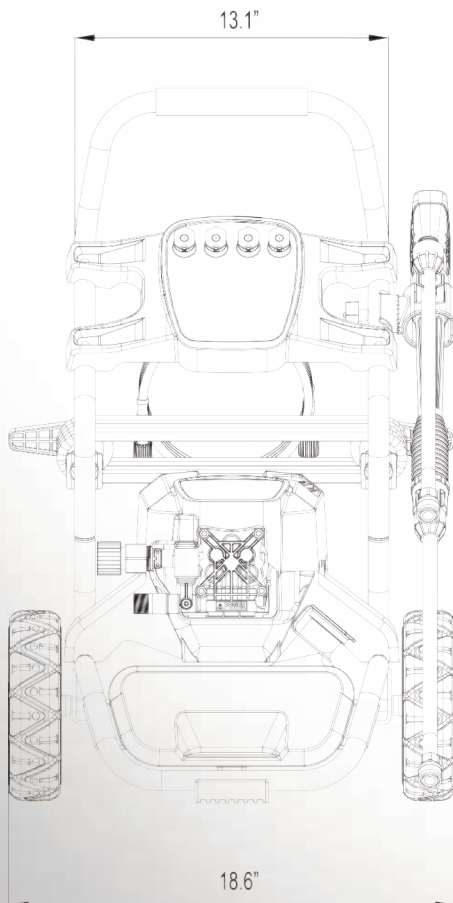

www.a-ipower.com
10887 Commerce Way, Unit A
Fontana CA 92337- 8240

Phone: 855-888-3598
Fax: 909-930-3719
support@a-ipower.com
Mon-Fri 8:00 AM to 4:30 PM PST

LEARN MORE HERE