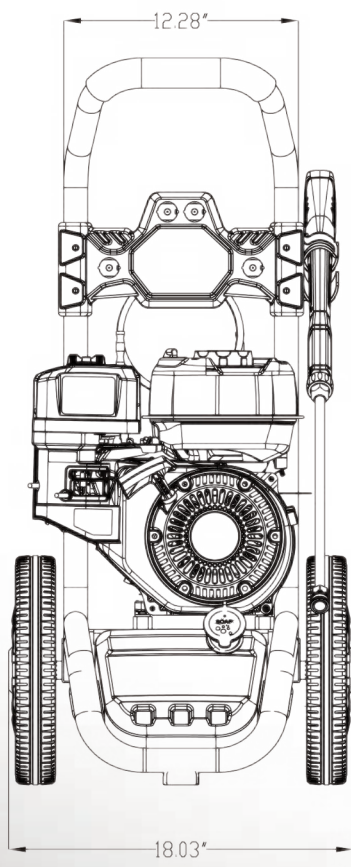

Model Number	PUF3200SH
Pressure	3200 PSI
Flow Rate	2.4 GPM
Certification	EPA - CARB
Engine	208cc Horizontal High Performance
Capacities: Gasoline - Oil	Gasoline: 3.7 Qt / 3.5 L Oil: 20.2 Oz / 0.6 L
Pump	Axial Cam with Stainless Steel Pistons and Relief Valve
Spray Gun	Ergonomic Index Pull
Lance	Stainless Steel Lance with Brass Connectors
On-Board Storage Panel	Yes
High Pressure Hose	25ft Multi-Layer
Gun Holder and Hose Hanger	Yes
Quick Connect Nozzle Tips	0°, 25°, 40° and Soap
On-Board Detergent Tank	Yes
Frame	1.25" Diameter, Welded Steel
Handle	Quick Release
Wheel	Large 12" Flat Free
Accessories	Oil Bottle - Funnel - Nozzle Cleaning Tool - Turbo & 7-in-1 Cleaning Attachments - Spark Plug Wrench - Manual
Warranty	3 Year
Unit LxWxH	19.9x18.0x38.0 inch
Carton LxWxH	22.8x21.8x22.6 inch
Unit Weight (Net)	64.0 lbs
Shipping Weight	70.5 lbs
UPC	850016881168

PWF3200SH

INCLUDED

Turbo & 7-in-1 Nozzle Attachments, Oil, Funnel, Spark Plug Wrench, Nozzle Cleaning Tool, Manual

www.a-ipower.com
10887 Commerce Way, Unit A
Fontana CA 92337- 8240

Phone: 855-888-3598
Fax: 909-930-3719
support@a-ipower.com
Mon-Fri 8:00 AM to 4:30 PM PST

LEARN MORE HERE