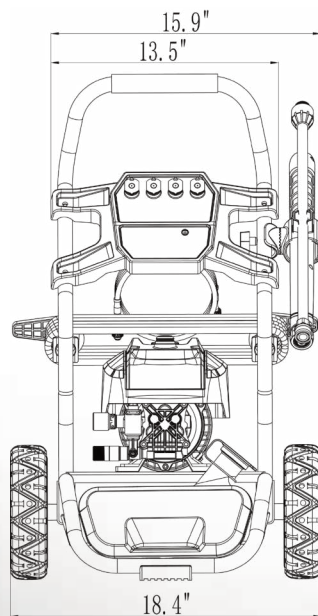

Pressure	2300 PSI
Flow Rate	1.2 GPM
Water Temperature	Cold
Motor	13.5A 120V AC
Pump	Axial Cam Pump with Stainless Steel Piston
Spray Gun	Ergonomic Index Pull
Automatic Shutdown System (ASS)	Yes
On-board Panel	Yes
High Pressure Hose Length	25 ft
Power Cord Length	35 ft
Quick Connect Nozzles	0°, 25°, 40°, Soap & Turbo Nozzle
Gun Holder	Yes
Hose Hanger	Yes
GFCI Electric Cord	Inline GFCI Power Cord For Use On All Exterior Outlets
On-board Detergent Tank	Yes
Frame	Welded Steel
Wheel	Large 8" Flat Free
Accessories	Nozzle Cleaning Tool, Manual, QSG
Warranty	2 Years
Carton LxWxH	18.9 x 14.8 x 17.9 in / 48.0 x 37.5 x 45.4 cm
Unit Weight (Net)	40.1 lbs / 18.1 kg
Shipping Weight	46.3 lbs / 21.0 kg

PWE2300

www.a-ipower.com
10887 Commerce Way, Unit A
Fontana CA 92337- 8240

Phone: 855-888-3598
Fax: 909-930-3719
support@a-ipower.com
Mon-Fri 8:00 AM to 4:30 PM PST

LEARN MORE HERE