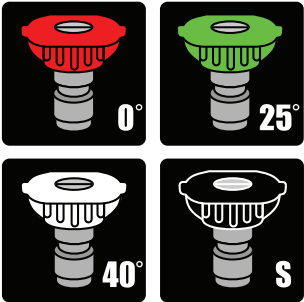

**Turbo
Nozzle:
Included**

PWE2000

Rubber Grip

Extra Light Frame

4-Piece PRO Style Nozzles Included

Accessory Panel

High Pressure Hose

Push Button Start

Easy To Use Quick Connector

8.0" Flat Free Wheel

Trigger Gun and Wand

Integrated Soap Tank

Three Piston Axial Pump with Aluminum Head

PWE2000

Max Pressure (PSI)	2000
Max Flow (GPM)	1.2
Motor Type	120V, 14.5 A, 60 Hz
Starting System	Push Button
Power	AC, Electric
Pump Type	Axial, Three Piston
Hot / Cold Water	Cold
Hose	25' - High Pressure
Chemical Injector	Yes
Handle	Fixed / Snap Pin Installation
Wheel	Flat Free 8"
Turbo Nozzle	Yes
Accessories Included	Tools, Manual, Nozzle Cleaning Tool, Quick Start Guide
Warranty (Residential)	2 Year
Unit Weight	28.7 lbs / 13.0 kg
Shipping Weight	34.2 lbs / 15.5 kg
Unit LxWxH	18.5 x 18.9 x 29.8 in / 47.0 x 48.0 x 75.8 cm
Carton LxWxH	18.9 x 14.4 x 18.5 in / 48.0 x 36.5 x 47.0 cm
UPC	850016881014