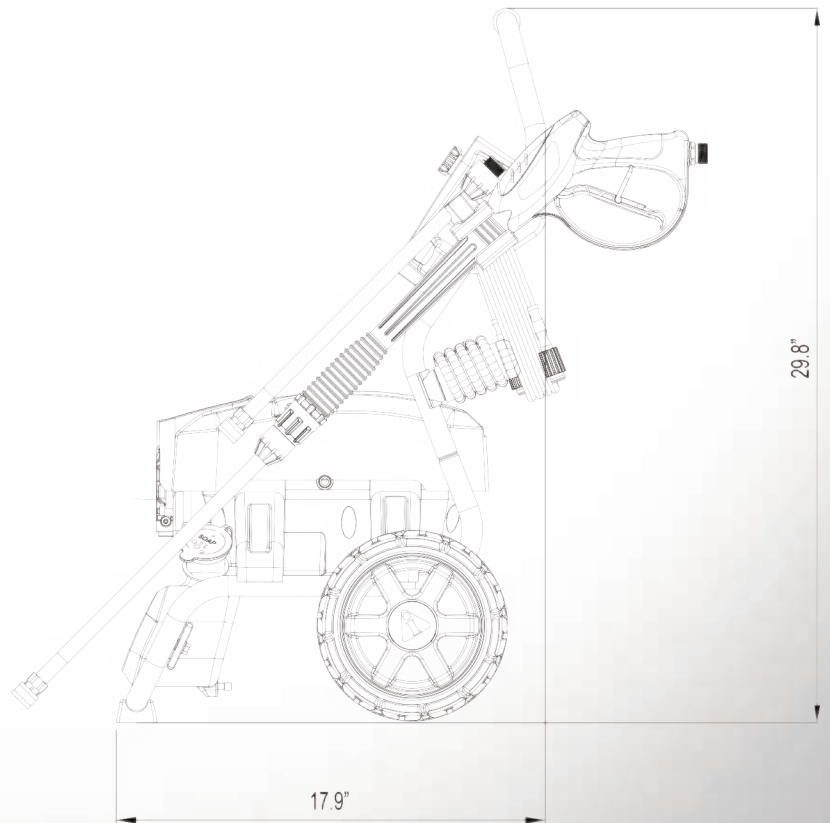

www.a-ipower.com
10887 Commerce Way, Unit A
Fontana CA 92337- 8240

Phone: 855-888-3598
Fax: 909-930-3719
support@a-ipower.com
Mon-Fri 8:00 AM to 4:30 PM PST

LEARN MORE HERE