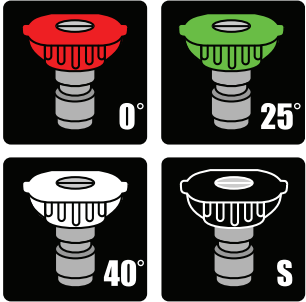

PWF2701SH

Rubber Grip

Accessory Panel

4-Piece PRO Style Nozzles Included

Trigger Gun

High Pressure Hose

196cc OHV Engine

Three Piston Axial Pump with Aluminum Head

Cart Style Frame with Toolless Snap-In Handle

12.0" Flat Free Wheel

Model Number	PWF2701SH
Max Pressure (PSI)	2700
Max Flow (GPM)	2.3
Engine Type	Senci Single Cylinder 196cc - 4 Stroke OHV
Starting System	Recoil Start
Fuel Type	Gasoline
Low Oil Shtdown	Yes
Certification	EPA
Oil Type and Capacity	10W-30 - 600ml
Pump Brand	WTL
Pump Type	Axial, three piston
Hot / Cold Water	Cold
Lubrication Method	Splash
Chemical Injector	Yes
Handle	Fixed / Snap Pin Installation
Wheel	Flat Free 12.0"
Included	Oil, Funnel, Spark Plug Wrench, Manual, Nozzle Cleaning Tool, QSG
Warranty (Residential)	2 year
Carton LxWxH	21.5" X 19.1" X 21.9" inch
Unit Weight	57.0 lbs
Shipping Weight	61.0 lbs
UPC	850013862597