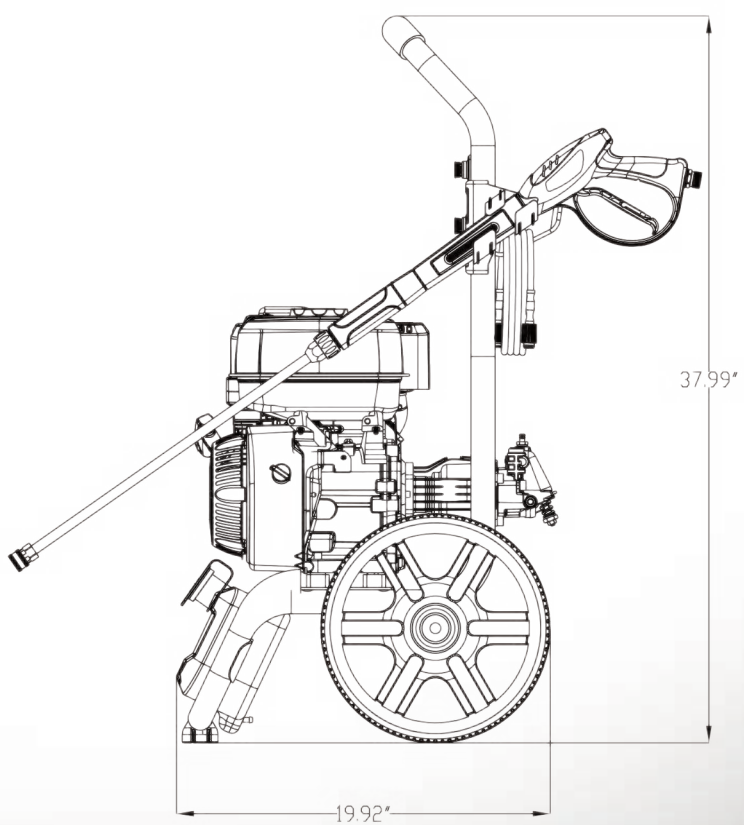

Model Number	PUF3200SH
Pressure	3200 PSI
Flow Rate	2.4 GPM
Certification	EPA - CARB
Engine	208cc Horizontal High Performance
Capacities: Gasoline - Oil	Gasoline: 3.7 Qt / 3.5 L Oil: 20.2 Oz / 0.6 L
Pump	Axial Cam with Stainless Steel Pistons and Relief Valve
Spray Gun	Ergonomic Index Pull
Lance	Stainless Steel Lance with Brass Connectors
On-Board Storage Panel	Yes
High Pressure Hose	25ft Multi-Layer
Gun Holder and Hose Hanger	Yes
Quick Connect Nozzle Tips	0°, 25°, 40° and Soap
On-Board Detergent Tank	Yes
Frame	1.25" Diameter, Welded Steel
Handle	Quick Release
Wheel	Large 12" Flat Free
Accessories	Oil Bottle - Funnel - Nozzle Cleaning Tool - Turbo & 7-in-1 Cleaning Attachments - Spark Plug Wrench - Manual
Warranty	3 Year
Unit LxWxH	19.9x18.0x38.0 inch
Carton LxWxH	22.8x21.8x22.6 inch
Unit Weight (Net)	64.0 lbs
Shipping Weight	70.5 lbs
UPC	850016881168

PWF3200SH

INCLUDED

Turbo & 7-in-1 Nozzle Attachments, Oil, Funnel, Spark Plug Wrench, Nozzle Cleaning Tool, Manual

www.a-ipower.com
10887 Commerce Way, Unit A
Fontana CA 92337- 8240

Phone: 855-888-3598
Fax: 909-930-3719
support@a-ipower.com
Mon-Fri 8:00 AM to 4:30 PM PST

LEARN MORE HERE