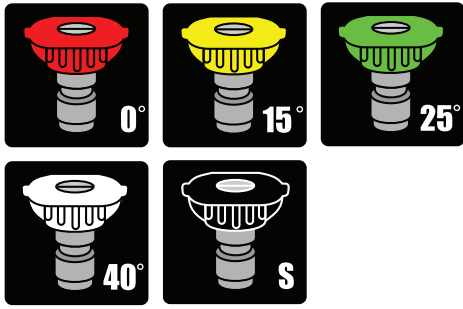

PWF4200SH

5-Piece PRO Style Nozzles Included