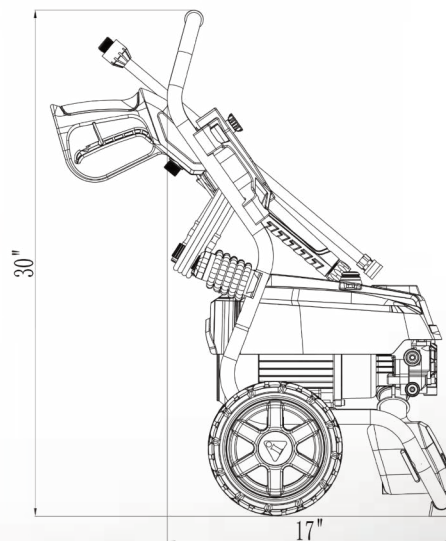

Pressure	2300 PSI
Flow Rate	1.2 GPM
Water Temperature	Cold
Motor	13.5A 120V AC
Pump	Axial Cam Pump with Stainless Steel Piston
Spray Gun	Ergonomic Index Pull
Automatic Shutdown System (ASS)	Yes
On-board Panel	Yes
High Pressure Hose Length	25 ft
Power Cord Length	35 ft
Quick Connect Nozzles	0°, 25°, 40°, Soap & Turbo Nozzle
Gun Holder	Yes
Hose Hanger	Yes
GFCI Electric Cord	Inline GFCI Power Cord For Use On All Exterior Outlets
On-board Detergent Tank	Yes
Frame	Welded Steel
Wheel	Large 8" Flat Free
Accessories	Nozzle Cleaning Tool, Manual, QSG
Warranty	2 Years
Carton LxWxH	18.9 x 14.8 x 17.9 in / 48.0 x 37.5 x 45.4 cm
Unit Weight (Net)	40.1 lbs / 18.1 kg
Shipping Weight	46.3 lbs / 21.0 kg

PWE2300

www.a-ipower.com
10887 Commerce Way, Unit A
Fontana CA 92337- 8240

Phone: 855-888-3598
Fax: 909-930-3719
support@a-ipower.com
Mon-Fri 8:00 AM to 4:30 PM PST

LEARN MORE HERE