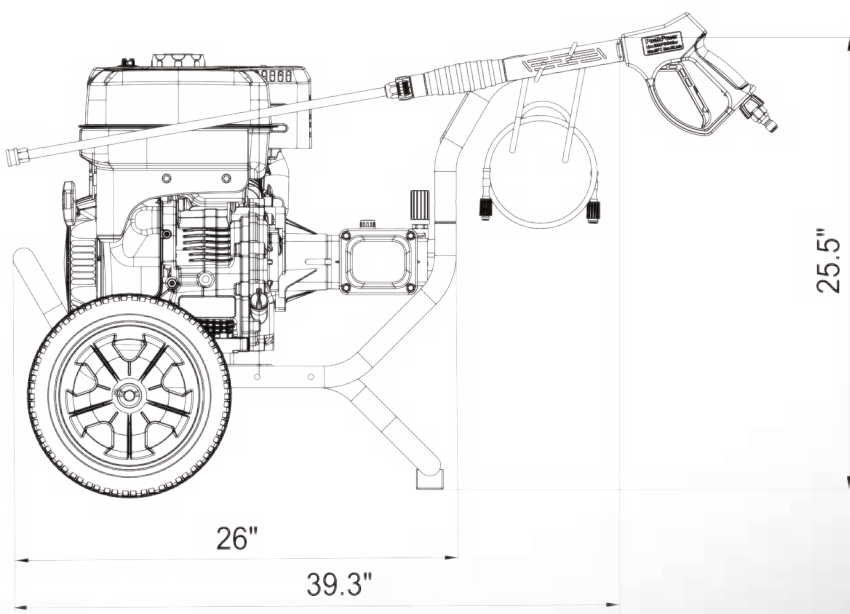

Model Number	PWF4200SH
Max Pressure (PSI)	4200
Max Flow (GPM)	4
Engine Type	Single Cylinder 420cc - 4 Stroke OHV
Starting System	Recoil Start
Fuel Type	Gasoline
Low Oil Shutdown	Yes
Cast Iron Sleeve	No
Oil Type and Capacity	10W-30 - 600 ml
Pump Brand	Annovi Reverberi
Pump Type	Tri-Plex, Brass Head
Hot / Cold Water	Cold
Lubrication Method	Splash
Chemical Injector	Yes
Handle	Fixed / Snap Pin Installation
Wheel	Flat Free 12"
Accessories Included	Oil, Funnel, Spark Plug Wrench, Manual, Nozzle Cleaning Tool
Warranty (Residential)	3 Year
Carton LxWxH	28.1" X 24.2" X 23.8"
Unit Weight	132.0 lbs.
Shipping Weight	146.0 lbs.
UPC	850013862306

PWF4200SH

INCLUDED

Oil, Funnel, Spark Plug Wrench, Manual, Nozzle Cleaning Tool

www.a-ipower.com
10887 Commerce Way, Unit A
Fontana CA 92337- 8240

Phone: 855-888-3598
Fax: 909-930-3719
support@a-ipower.com
Mon-Fri 8:00 AM to 4:30 PM PST

LEARN MORE HERE