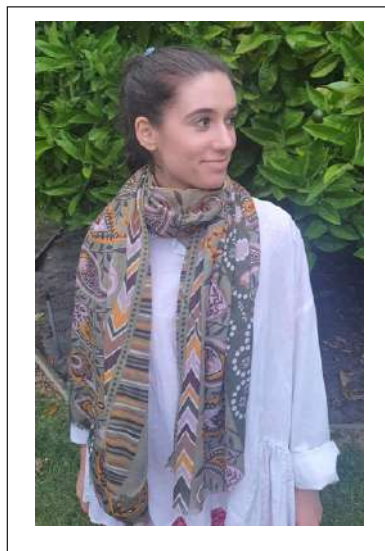

# Light Weight and Silk Scarves

**5515/L**  
**\$17.95**

**5514/L**  
**\$17.95**

**5516/L**  
**\$17.95**

**332367blk/yellow**  
**\$12.95**

**332367blk/yellow**  
**\$12.95**

**332350pink**  
**\$12.95**

**332350Grey**  
**\$12.95**