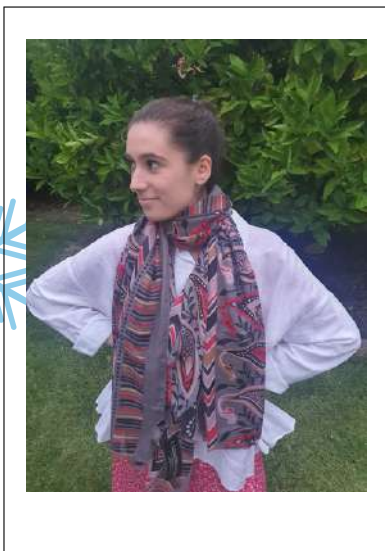

# Light Weight and Silk Scarves

**5515/L**  
**\$17.95**

**5514/L**  
**\$17.95**

**5516/L**  
**\$17.95**

**332367blk/yellow**  
**\$12.95**

**332367blk/yellow**  
**\$12.95**

**332350pink**  
**\$12.95**

**332350Grey**  
**\$12.95**