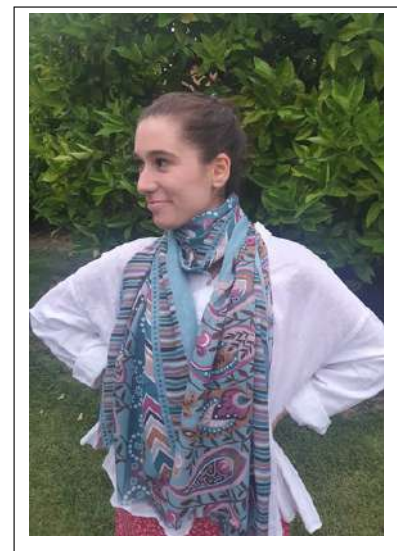

332350Teal
$12.95