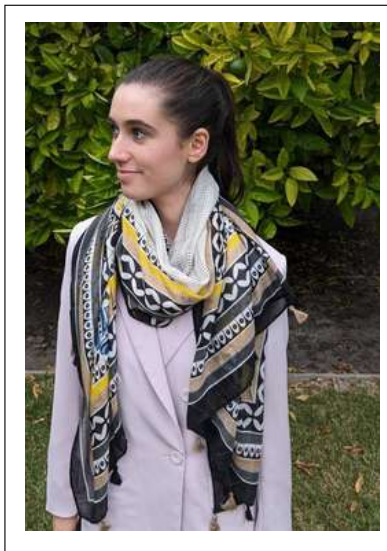

# Light Weight and Silk Scarves

**5515/L**  
**\$17.95**

**5514/L**  
**\$17.95**

**5516/L**  
**\$17.95**

**332367blk/yellow**  
**\$12.95**

**332367blk/yellow**  
**\$12.95**

**332350pink**  
**\$12.95**

**332350Grey**  
**\$12.95**