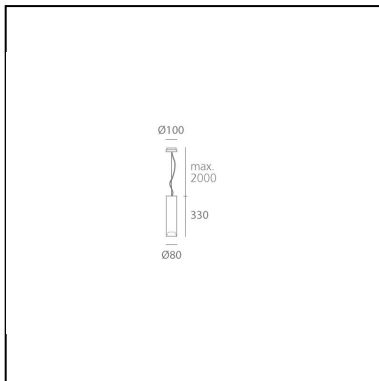

# Tagora Pendelleuchte 80 - Led GU10-Beige/Weiss

S./R. Cornelissen

IP20 

## BESCHREIBUNG

Series of suspended luminaires available in 4 diameters (80 mm, 270 mm, 570 mm, 970 mm), using high-output LEDs, Retrofit LEDs. Aluminium body available in different two-coloured versions: beige/white, grey/white, black/orange, black/green and black/blue. Steel suspension cables allowing quick adjustment, 2 metre length. Tagora 80 and 270 offer a high-output spot light with aluminium optics. Tagora 270 uses a proprietary system based on a hybrid combined lens and reflector optic. This system helps to create defined narrow beams using high-powered LED modules of large dimensions. Tagora 570 and 970 come with a PMMA diffuser, offering a comfortable diffused light. LED versions use high-output sources. Integrated electronic power supply, dimmable or non-dimmable options, depending on the version. Compliant with standard EN60598-1 and other specific standards.

## FUNKTIONEN

- Produktcode: **M019120**
- Farbe: **Beige/Weiss**
- Material: **Aluminium**
- Serie: **Architectural Indoor**
- design: **S./R. Cornelissen**

## DIMENSION

- Höhe: **330 mm**
- Breite: **80 mm**
- Durchmesser Fuß: **100 mm**
- Max Höhe von der Decke: **2000 mm**
- Gewicht: **kg 1,03**
- Glühdrahttest: **960°**