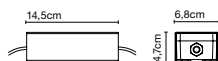

Dimmer Casambi IP65

ABS case with powder-coated aluminum trim. Bluetooth smart wireless trailing edge dimmer that adjusts light intensity or switches the lamp ON/OFF. Available in Android or iOS with the app Casambi.

Soho 38 P

Light Source:
LED SMD 700mA 8,2W
2700K CRI90 913lm

Luminaire:
220 - 240 VAC TRIAC 9,89W

LED included

Black electrical cord.

Shade in rotary moulded polyethylene. Methacrylate opal diffuser. Metal support lacquered in black with stainless anti-oxidant cataphoresis treatment for outdoor.

- White
- Stone Grey
- Black
- Sand
- Sky blue

IP44
Dimmable