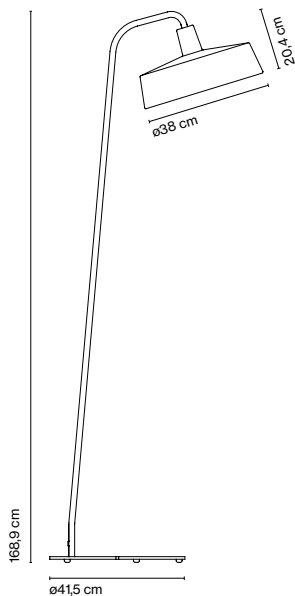

Soho 38 P

Dimmer Casambi IP65

ABS case with powder-coated aluminum trim. Bluetooth smart wireless trailing edge dimmer that adjusts light intensity or switches the lamp ON/OFF. Available in Android or iOS with the app Casambi.

Soho 38 P

Light Source:
LED SMD 700mA 8,2W
2700K CRI90 913lm

Luminaire:
220 - 240 VAC TRIAC 9,89W

LED included

Black electrical cord.

Shade in rotary moulded polyethylene. Methacrylate opal diffuser. Metal support lacquered in black with stainless anti-oxidant cataphoresis treatment for outdoor.

- White
- Stone Grey
- Black
- Sand
- Sky blue

IP44
Dimmable

- [Download](#) Assembly Instructions
- [Download](#) Photometric Data
- [Download](#) 2D
- [Download](#) 3D