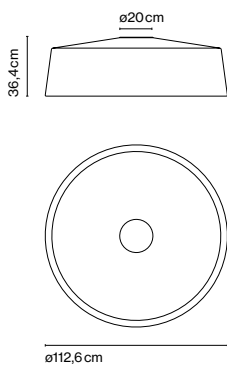

Soho C 112

Soho C 57

Soho C 38

The striking, industrial shapes in the Soho collection are reminiscent of the lamps that were traditionally used in markets and taverns, but they contrast through the use of thoroughly contemporary materials and textures.

Soho C 112

Light Source:
LED SMD 400mA 106,8W
2700K* CRI80 17100lm
Luminaire:
220 - 240 VAC DALI 2
118,3W 8836lm

Soho C 57

Light Source:
LED SMD 700mA 28,7W
2700K* CRI80 3446lm
Luminaire:
220 - 240 VAC DALI 33,5W
2086lm

Soho C 38

Light Source:
LED SMD 700mA 13,35W
2700K CRI80 1848lm
Luminaire:
220 - 240 VAC TRIAC
15,94W 1051lm
220 - 240 VAC DALI 16,23W
1051lm

LED included

* 3000K available upon request

Shade in rotary moulded polyethylene. Methacrylate opal diffuser.

- White
- Stone grey
- Black
- Sand (only available in Soho 38)
- Sky blue (only available in Soho 38)

Dimmable

- [Download](#) Assembly Instructions
- [Download](#) Photometric Data
- [Download](#) 2D
- [Download](#) 3D

Range