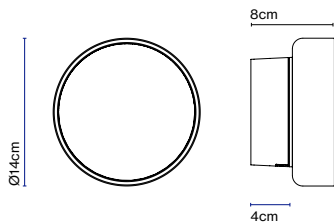

Roc

Joan Gaspar

marset

Roc IP65

Roc IP65

Light Source:
LED COB 230 VAC 8W 2700K CRI90 571lm

Luminaire:
230 VAC TRIAC 8,47W 250lm

LED included

Structure made of lacquered aluminium which supports a textured, pressed glass diffuser.

● Black

dimable  IP65

- [Download](#) Assembly instructions
- [Download](#) 2D
- [Download](#) 3D
- [Download](#) Photometric data