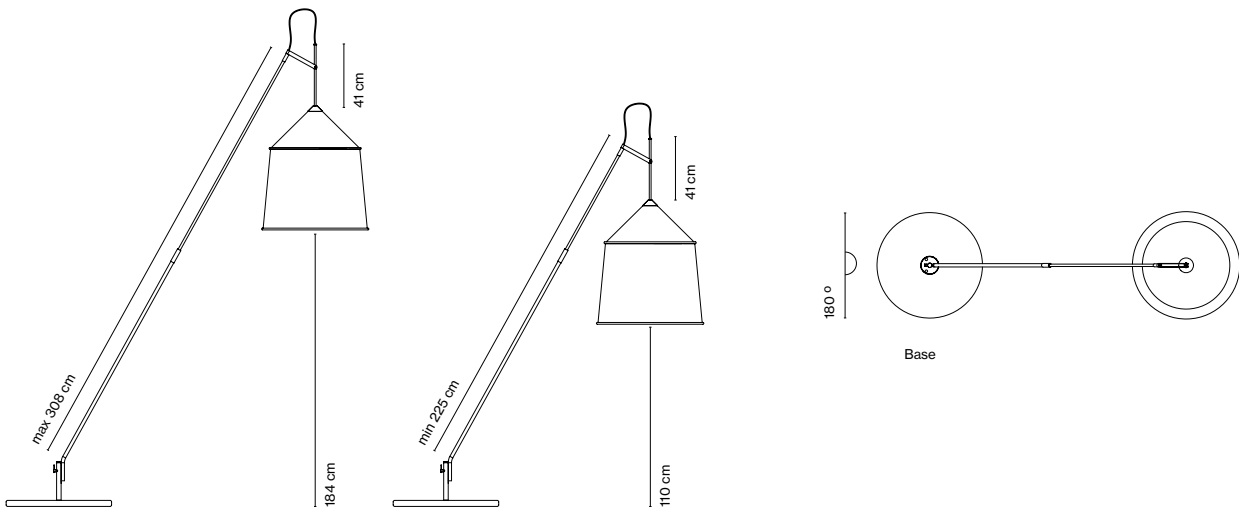

Jaima P207 + Shade 43

Light Source:
LED COB 230 VAC 15W
2700K CRI90 1022lm
Luminaire:
230VAC TRIAC 15W 528lm

Shade made of textielene with the inner part always in white. Stainless steel structure in lacquered grey.

Range of positions

Jaima P207 with shade 43

Jaima P307 extensible with shade 54

Jaima P307 extensible with shade 71

Base

Floor support

Wall bracket

Shade finishes