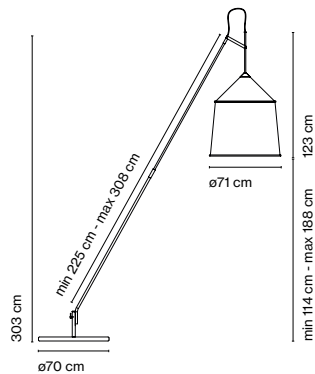

Jaima P307 + Shade 71

Jaima P307 + Shade 71

Light Source:
LED COB 230VAC 15W
2700K CRI90 1022lm
Luminaire:
230VAC TRIAC 15W 530lm

Black electrical cord

- [Download](#) Assembly instructions
- [Download](#) 2D
- [Download](#) 3D