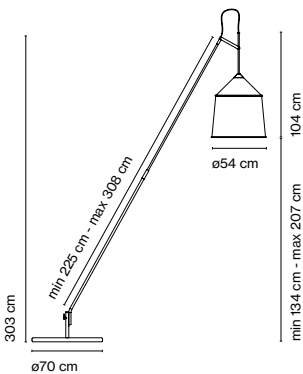

Jaima P307 + Shade 54