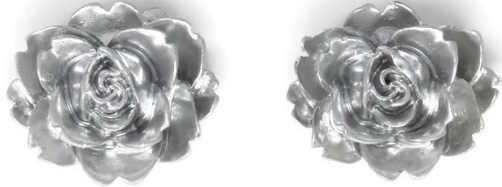

Blooming Studs – Frosted  
Clear White (V)  
SKU: SBC1250  
Wholesale: \$4.00  
10mm diameter  
5 available

Blooming Studs – Glossy  
White Rose (W)  
SKU: SBC1076  
Wholesale: \$4.00  
10mm diameter  
5 available

Blooming Studs – Frosted  
Latte Rose (X)  
SKU: SBC1251  
Wholesale: \$4.00  
10mm diameter  
5 available

Blooming Studs –  
Chocolate Brown Rose (Y)  
SKU: SBC1252  
Wholesale: \$4.00  
10mm diameter  
5 available

Blooming Studs – Frosted  
Gray Rose (Z)  
SKU: SBC1253  
Wholesale: \$4.00  
10mm diameter  
5 available

## Sunlit Blooms Collection

Blooming Studs are sweet resin flowers on surgical steel studs.  
Size ranges from 10mm to 20mm in diameter.

Blooming Studs – Silver Metallic Cabbage Rose  
**SKU: SBC1105**  
Wholesale: \$6.00  
17x20mm diameter  
3 available