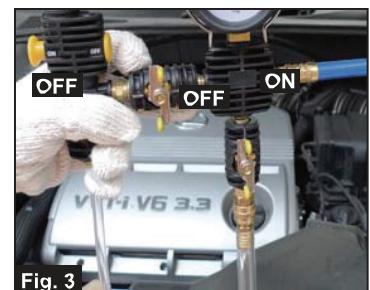

##### II. REFILL NEW COOLANT

- 8) Connect the coolant hose (10) to the coolant hose connector (H).
- 9) Put the the hose into a container filled with pre-mixed new coolant.
- 10) Turn on the coolant control valve (G) (while the air control valve (E) and air switch (C) remain off), coolant will be introduced into the radiator immediately (as in Fig. 3).
- 11) The refilling process is completed when the gauge reads zero.
- 12) Remove residual coolant in the gauge before storage.