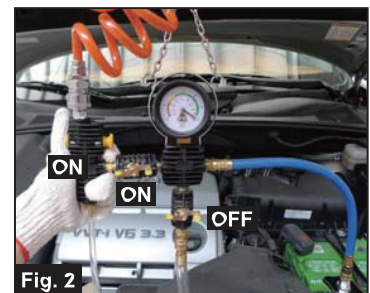

Fig. 1

Fig. 2

II. REFILL NEW COOLANT

8) Connect the coolant hose (10) to the coolant hose connector (H).
9) Put the the hose into a container filled with pre-mixed new coolant.
10) Turn on the coolant control valve (G) (while the air control valve (E) and air switch (C) remain off), coolant will be introduced into the radiator immediately (as in Fig. 3).
11) The refilling process is completed when the gauge reads zero.
12) Remove residual coolant in the gauge before storage.