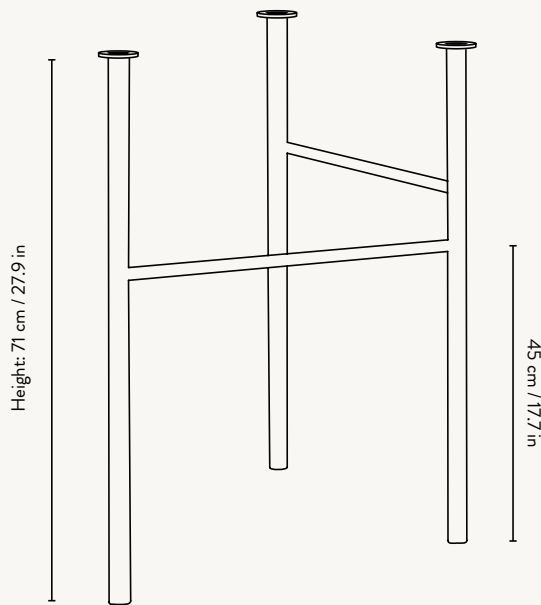

MINGLE TABLE TOP RECTANGULAR 210 CM

Size: H: 2.5 x W: 210 x D: 90 cm
H: 1 x W: 82.7 x D: 35.4 in

Material: MDF core with oak veneer top
MDF core with Forbo linoleum top
MDF core with Tarkett linoleum top

Care: Wipe with a damp cloth

Info: Fits Table Legs W68

Net. weight: 33 kg

Packsizes: 1

Recommended retail price	
DKK	6.499
SEK	9.419
NOK	9.285
EUR	879
GBP	839
USD	1.165

Mingle Table Legs

MINGLE TABLE LEGS - W48
SIDE VIEW

MINGLE TABLE LEGS - W48
TOP VIEW

MINGLE TABLE LEGS - W68
SIDE VIEW

MINGLE TABLE LEGS - W68
TOP VIEW

Mingle Wooden Table Legs

MINGLE WOODEN TABLE LEGS - W48
SIDE VIEW

MINGLE WOODEN TABLE LEGS - W48
TOP VIEW

BOTTOM VIEW

MINGLE TABLE TOP - 210 CM

SIDE VIEW

BOTTOM VIEW

MINGLE TABLE TOP - ROUND - 130 CM

Height: 2.5 cm / 1 in

SIDE VIEW

BOTTOM VIEW