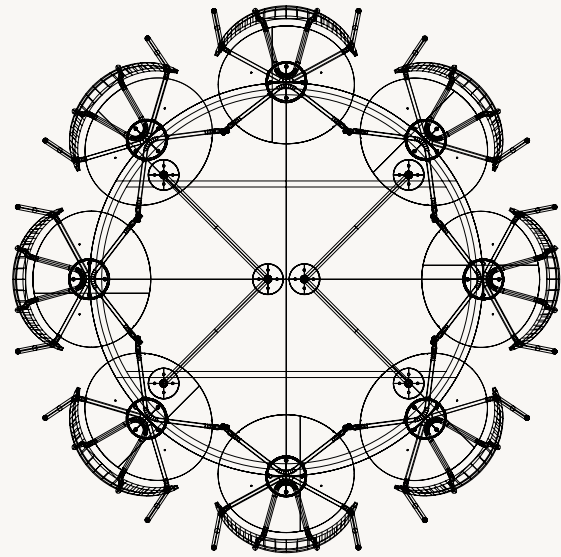

MINGLE TABLE TOP - OVAL - 150 CM

Height: 2.5 cm / 1 in

SIDE VIEW

BOTTOM VIEW

MINGLE TABLE TOP - OVAL - 220 CM

Height: 2.5 cm / 1 in

SIDE VIEW

BOTTOM VIEW

Mingle Table Tops

SEATING OVERVIEW

Based upon Herman Chair and 60 cm seating space per person

MINGLE TABLE TOP - ROUND - 130 CM
4 CHAIRS

MINGLE TABLE TOP - ROUND - 130 CM
OPTIMIZED SEATING - 8 CHAIRS

MINGLE TABLE TOP - OVAL - 150 CM
6 CHAIRS