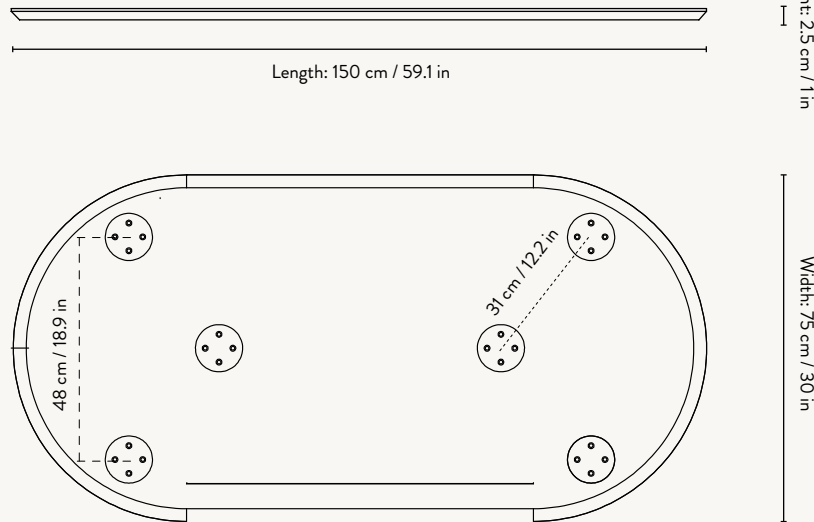

MINGLE TABLE TOP RECTANGULAR 210 CM

Size: H: 2.5 x W: 210 x D: 90 cm
H: 1 x W: 82.7 x D: 35.4 in

Material: MDF core with oak veneer top
MDF core with Forbo linoleum top
MDF core with Tarkett linoleum top

MINGLE WOODEN TABLE LEGS - W68
SIDE VIEW

MINGLE WOODEN TABLE LEGS - W68
TOP VIEW

Mingle Table Tops

MINGLE DESK - 135 CM

SIDE VIEW

BOTTOM VIEW

MINGLE TABLE TOP - 160 CM

SIDE VIEW

BOTTOM VIEW

MINGLE TABLE TOP - 210 CM

SIDE VIEW

BOTTOM VIEW

MINGLE TABLE TOP - ROUND - 130 CM

Height: 2.5 cm / 1 in

SIDE VIEW

BOTTOM VIEW

MINGLE TABLE TOP - OVAL - 150 CM

Height: 2.5 cm / 1 in

SIDE VIEW

BOTTOM VIEW

MINGLE TABLE TOP - OVAL - 220 CM

Height: 2.5 cm / 1 in

SIDE VIEW

BOTTOM VIEW