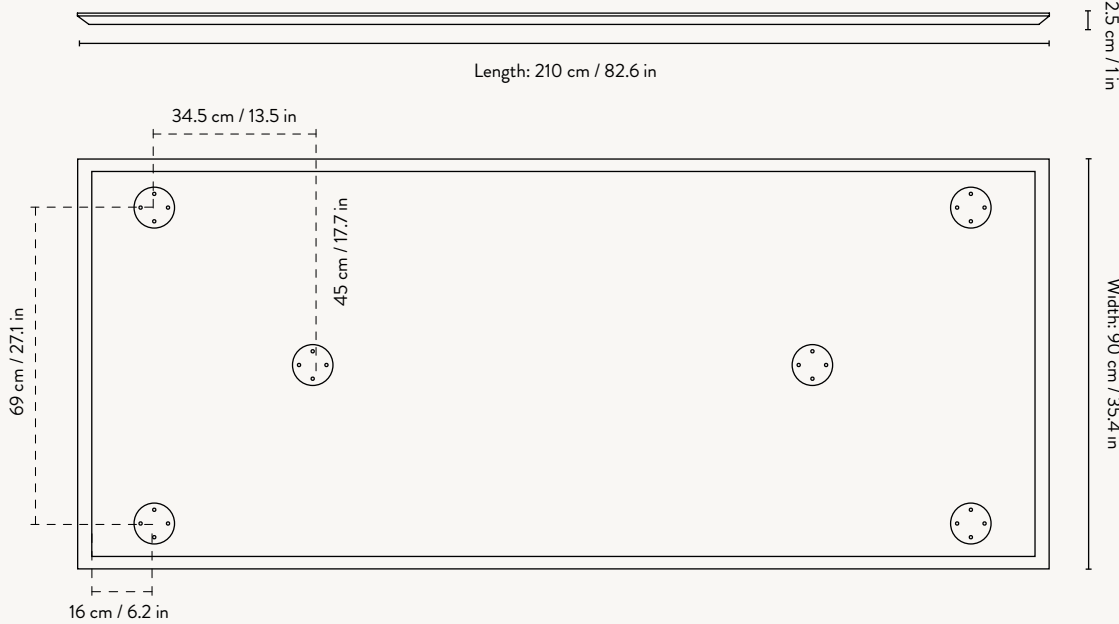

MINGLE TABLE TOP RECTANGULAR 210 CM

Size: H: 2.5 x W: 210 x D: 90 cm
H: 1 x W: 82.7 x D: 35.4 in

Material: MDF core with oak veneer top
MDF core with Forbo linoleum top
MDF core with Tarkett linoleum top

MINGLE WOODEN TABLE LEGS - W68
SIDE VIEW

MINGLE WOODEN TABLE LEGS - W68
TOP VIEW

Mingle Table Tops

MINGLE DESK - 135 CM

SIDE VIEW

BOTTOM VIEW

MINGLE TABLE TOP - 160 CM

SIDE VIEW

BOTTOM VIEW

MINGLE TABLE TOP - 210 CM

SIDE VIEW

BOTTOM VIEW

MINGLE TABLE TOP - ROUND - 130 CM

Height: 2.5 cm / 1 in

SIDE VIEW

BOTTOM VIEW

MINGLE TABLE TOP - OVAL - 150 CM

Height: 2.5 cm / 1 in

SIDE VIEW

BOTTOM VIEW

MINGLE TABLE TOP - OVAL - 220 CM

Height: 2.5 cm / 1 in

SIDE VIEW

BOTTOM VIEW