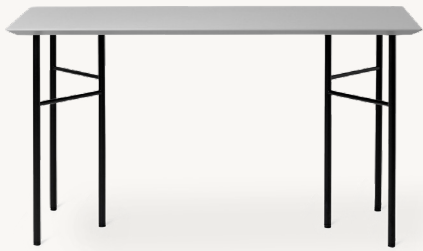

Fits
W48
legs

- 100139210
  Natural
  Oak Veneer
- 9816
  Black
  Veneer
- 1100632817
  Tarkett
- 100139106
  Dark Stained
  Oak Veneer
- 9821
  Light Grey
- 9846
  Taupe
- 9819
  Charcoal

MINGLE DESK TOP 135 CM

Size: H: 2.5 x W: 135 x D: 65 cm
H: 1 x W: 53.1 x D: 25.6 in

Material: MDF core with oak veneer top
MDF core with Forbo linoleum top
MDF core with Tarkett linoleum top

Care: Wipe with a damp cloth

Info: Fits Table Legs W48

Net. weight: 15 kg

Packsizes: 1

Recommended retail price	
DKK	4.499
SEK	6.519
NOK	6.425
EUR	609
GBP	579
USD	805

Fits
W68
legs