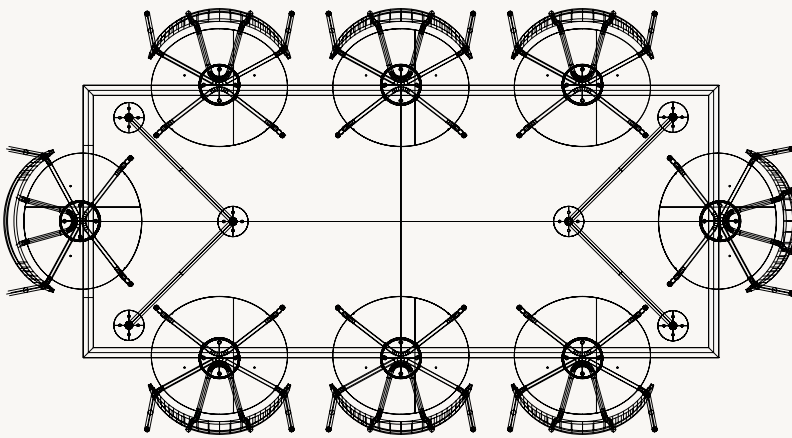

MINGLE TABLE TOP - OVAL - 150 CM

Height: 2.5 cm / 1 in

SIDE VIEW

BOTTOM VIEW

MINGLE TABLE TOP - OVAL - 220 CM

Height: 2.5 cm / 1 in

SIDE VIEW

BOTTOM VIEW

Mingle Table Tops

SEATING OVERVIEW

Based upon Herman Chair and 60 cm seating space per person

MINGLE TABLE TOP - ROUND - 130 CM
4 CHAIRS

MINGLE TABLE TOP - ROUND - 130 CM
OPTIMIZED SEATING - 8 CHAIRS

MINGLE TABLE TOP - OVAL - 150 CM
6 CHAIRS

MINGLE TABLE TOP - OVAL - 150 CM
OPTIMIZED SEATING - 6 CHAIRS

MINGLE TABLE TOP - OVAL - 220 CM
8 CHAIRS

MINGLE DESK - 135 CM
1 CHAIRS

MINGLE TABLE TOP - RECTANGULAR - 210 CM
8 CHAIRS

MINGLE TABLE TOP - RECTANGULAR - 160 CM
6 CHAIRS