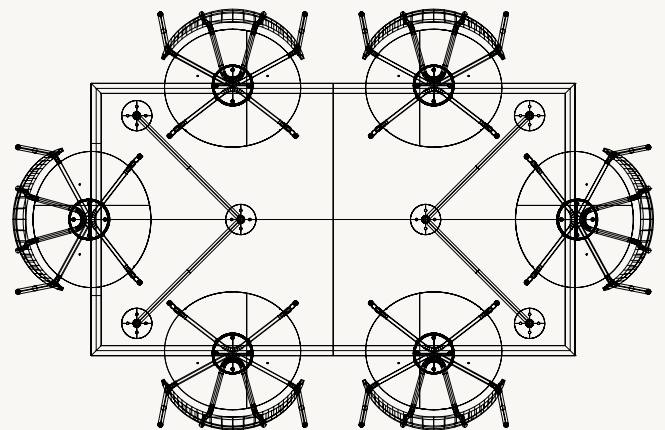

MINGLE TABLE TOP - OVAL - 150 CM

Height: 2.5 cm / 1 in

SIDE VIEW

BOTTOM VIEW

MINGLE TABLE TOP - OVAL - 220 CM

Height: 2.5 cm / 1 in

SIDE VIEW

BOTTOM VIEW

Mingle Table Tops

SEATING OVERVIEW

Based upon Herman Chair and 60 cm seating space per person

MINGLE TABLE TOP - ROUND - 130 CM
4 CHAIRS

MINGLE TABLE TOP - ROUND - 130 CM
OPTIMIZED SEATING - 8 CHAIRS

MINGLE TABLE TOP - OVAL - 150 CM
6 CHAIRS

MINGLE TABLE TOP - OVAL - 150 CM
OPTIMIZED SEATING - 6 CHAIRS

MINGLE TABLE TOP - OVAL - 220 CM
8 CHAIRS

MINGLE DESK - 135 CM
1 CHAIRS

MINGLE TABLE TOP - RECTANGULAR - 210 CM
8 CHAIRS

MINGLE TABLE TOP - RECTANGULAR - 160 CM
6 CHAIRS