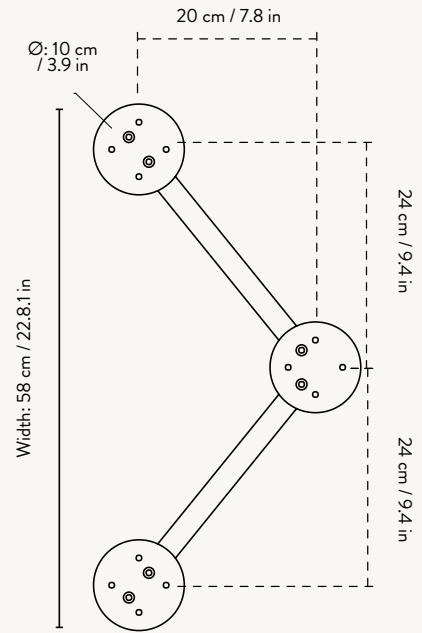

MINGLE TABLE TOP RECTANGULAR 210 CM

Size: H: 2.5 x W: 210 x D: 90 cm
H: 1 x W: 82.7 x D: 35.4 in

Material: MDF core with oak veneer top
MDF core with Forbo linoleum top
MDF core with Tarkett linoleum top

MINGLE TABLE LEGS - W48
TOP VIEW

MINGLE TABLE LEGS - W68
SIDE VIEW

MINGLE TABLE LEGS - W68
TOP VIEW

Mingle Wooden Table Legs

MINGLE WOODEN TABLE LEGS - W48
SIDE VIEW

MINGLE WOODEN TABLE LEGS - W48
TOP VIEW

MINGLE WOODEN TABLE LEGS - W68
SIDE VIEW

MINGLE WOODEN TABLE LEGS - W68
TOP VIEW

Mingle Table Tops

MINGLE DESK - 135 CM

SIDE VIEW

BOTTOM VIEW

MINGLE TABLE TOP - 160 CM

SIDE VIEW

BOTTOM VIEW

MINGLE TABLE TOP - 210 CM

SIDE VIEW

BOTTOM VIEW

MINGLE TABLE TOP - ROUND - 130 CM

Height: 2.5 cm / 1 in

SIDE VIEW

BOTTOM VIEW