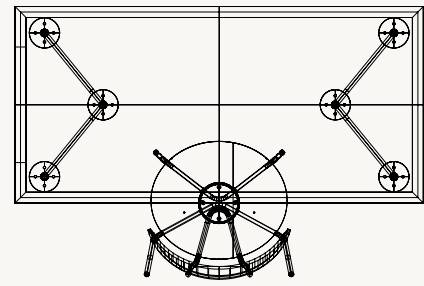

MINGLE DESK - 135 CM
1 CHAIRS