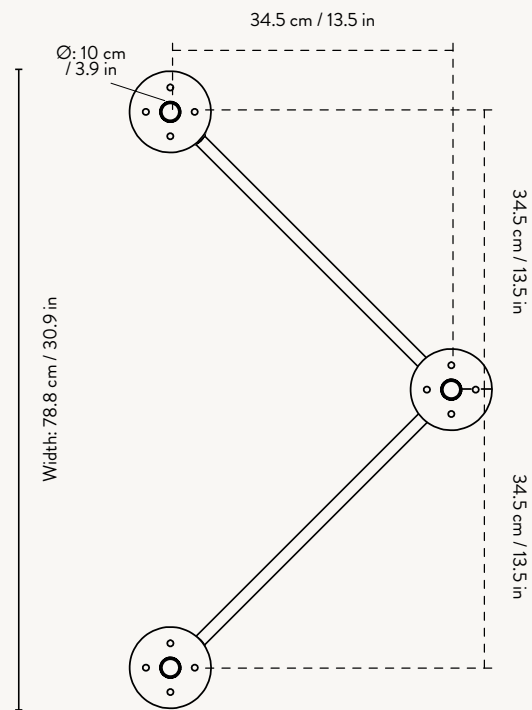

MINGLE TABLE LEGS - W68
TOP VIEW