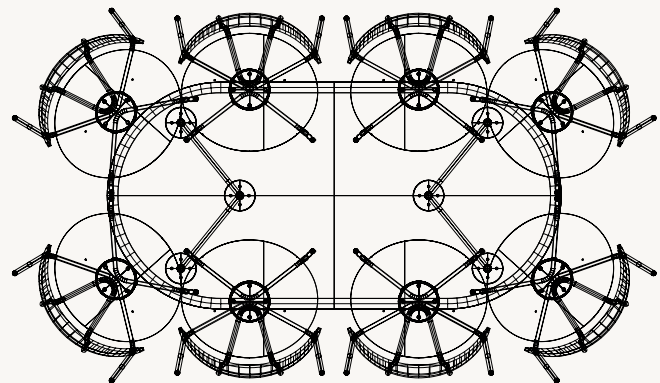

BOTTOM VIEW

MINGLE TABLE TOP - 210 CM

SIDE VIEW

BOTTOM VIEW

MINGLE TABLE TOP - ROUND - 130 CM

Height: 2.5 cm / 1 in

SIDE VIEW

BOTTOM VIEW

MINGLE TABLE TOP - OVAL - 150 CM

Height: 2.5 cm / 1 in

SIDE VIEW

BOTTOM VIEW

MINGLE TABLE TOP - OVAL - 220 CM

Height: 2.5 cm / 1 in

SIDE VIEW

BOTTOM VIEW

Mingle Table Tops

SEATING OVERVIEW

Based upon Herman Chair and 60 cm seating space per person

MINGLE TABLE TOP - ROUND - 130 CM
4 CHAIRS

MINGLE TABLE TOP - ROUND - 130 CM
OPTIMIZED SEATING - 8 CHAIRS

MINGLE TABLE TOP - OVAL - 150 CM
6 CHAIRS

MINGLE TABLE TOP - OVAL - 150 CM
OPTIMIZED SEATING - 6 CHAIRS

MINGLE TABLE TOP - OVAL - 220 CM
8 CHAIRS

MINGLE DESK - 135 CM
1 CHAIRS

MINGLE TABLE TOP - RECTANGULAR - 210 CM
8 CHAIRS

MINGLE TABLE TOP - RECTANGULAR - 160 CM
6 CHAIRS