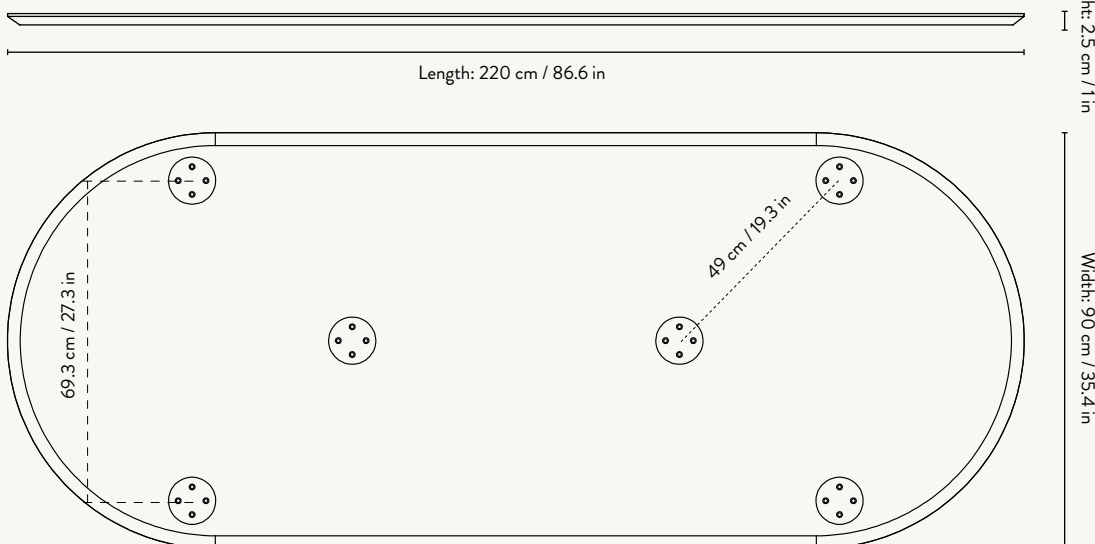

MINGLE WOODEN TABLE LEGS - W68
SIDE VIEW

MINGLE WOODEN TABLE LEGS - W68
TOP VIEW

Mingle Table Tops

MINGLE DESK - 135 CM

SIDE VIEW

BOTTOM VIEW

MINGLE TABLE TOP - 160 CM

SIDE VIEW

BOTTOM VIEW

MINGLE TABLE TOP - 210 CM

SIDE VIEW

BOTTOM VIEW

MINGLE TABLE TOP - ROUND - 130 CM

Height: 2.5 cm / 1 in

SIDE VIEW

BOTTOM VIEW

MINGLE TABLE TOP - OVAL - 150 CM

Height: 2.5 cm / 1 in

SIDE VIEW

BOTTOM VIEW

MINGLE TABLE TOP - OVAL - 220 CM

Height: 2.5 cm / 1 in

SIDE VIEW

BOTTOM VIEW

Mingle Table Tops

SEATING OVERVIEW

Based upon Herman Chair and 60 cm seating space per person

MINGLE TABLE TOP - ROUND - 130 CM
4 CHAIRS

MINGLE TABLE TOP - ROUND - 130 CM
OPTIMIZED SEATING - 8 CHAIRS

MINGLE TABLE TOP - OVAL - 150 CM
6 CHAIRS