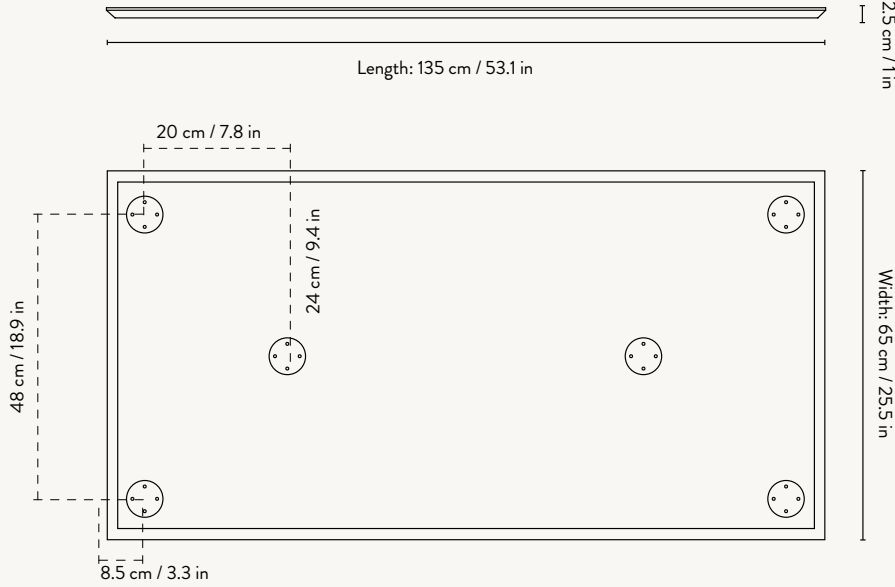

MINGLE TABLE TOP RECTANGULAR 210 CM

Size: H: 2.5 x W: 210 x D: 90 cm
H: 1 x W: 82.7 x D: 35.4 in

Material: MDF core with oak veneer top
MDF core with Forbo linoleum top
MDF core with Tarkett linoleum top

MINGLE WOODEN TABLE LEGS - W68
SIDE VIEW

MINGLE WOODEN TABLE LEGS - W68
TOP VIEW

Mingle Table Tops

MINGLE DESK - 135 CM

SIDE VIEW

BOTTOM VIEW

MINGLE TABLE TOP - 160 CM

SIDE VIEW

BOTTOM VIEW

MINGLE TABLE TOP - 210 CM

SIDE VIEW

BOTTOM VIEW

MINGLE TABLE TOP - ROUND - 130 CM

Height: 2.5 cm / 1 in

SIDE VIEW

BOTTOM VIEW

MINGLE TABLE TOP - OVAL - 150 CM

Height: 2.5 cm / 1 in

SIDE VIEW

BOTTOM VIEW

MINGLE TABLE TOP - OVAL - 220 CM

Height: 2.5 cm / 1 in

SIDE VIEW

BOTTOM VIEW