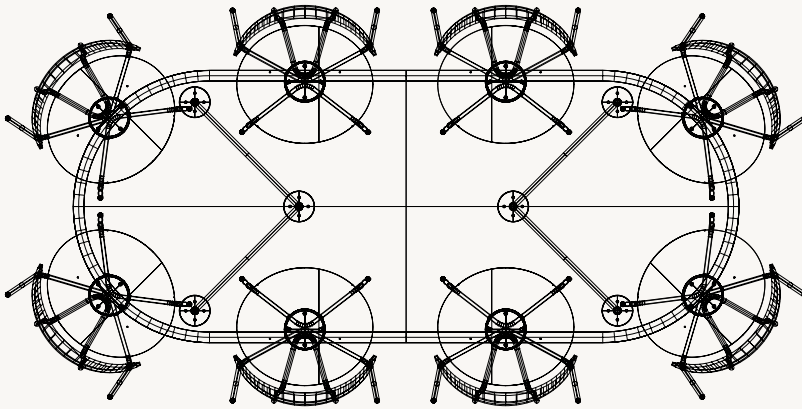

MINGLE TABLE TOP - OVAL - 220 CM
8 CHAIRS