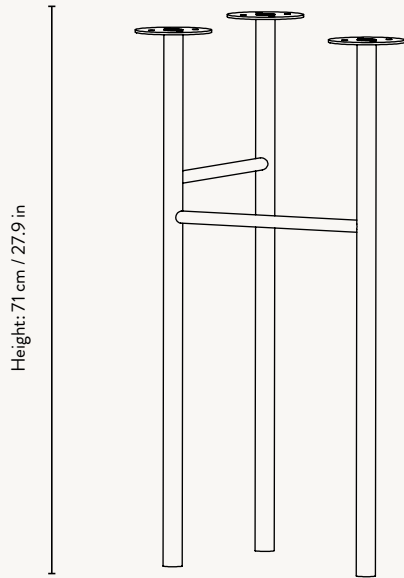

MINGLE TABLE TOP RECTANGULAR 210 CM

Size: H: 2.5 x W: 210 x D: 90 cm
H: 1 x W: 82.7 x D: 35.4 in

Material: MDF core with oak veneer top
MDF core with Forbo linoleum top
MDF core with Tarkett linoleum top

Care: Wipe with a damp cloth

Info: Fits Table Legs W68

Net. weight: 33 kg

Packsizes: 1

Recommended retail price	
DKK	6.499
SEK	9.419
NOK	9.285
EUR	879
GBP	839
USD	1.165

Mingle Table Legs

MINGLE TABLE LEGS - W48
SIDE VIEW

MINGLE TABLE LEGS - W48
TOP VIEW

MINGLE TABLE LEGS - W68
SIDE VIEW

MINGLE TABLE LEGS - W68
TOP VIEW

Mingle Wooden Table Legs

MINGLE WOODEN TABLE LEGS - W48
SIDE VIEW

MINGLE WOODEN TABLE LEGS - W48
TOP VIEW

BOTTOM VIEW

MINGLE TABLE TOP - 210 CM

SIDE VIEW

BOTTOM VIEW

MINGLE TABLE TOP - ROUND - 130 CM

Height: 2.5 cm / 1 in

SIDE VIEW

BOTTOM VIEW