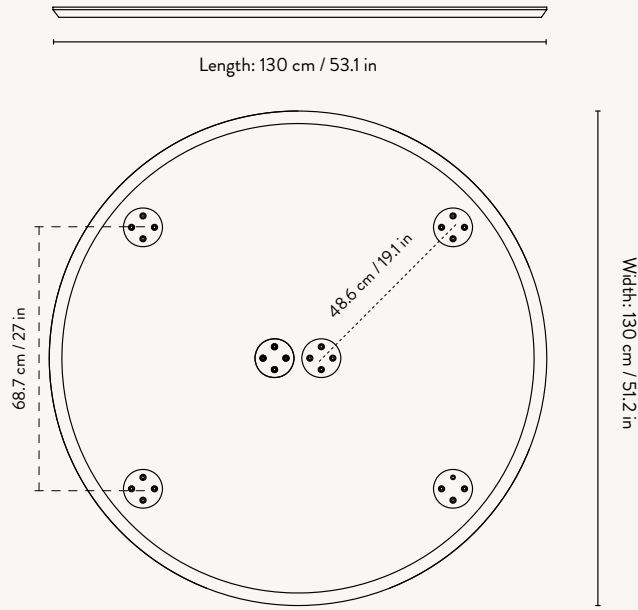

MINGLE TABLE TOP RECTANGULAR 210 CM

Size: H: 2.5 x W: 210 x D: 90 cm
H: 1 x W: 82.7 x D: 35.4 in

Material: MDF core with oak veneer top
MDF core with Forbo linoleum top
MDF core with Tarkett linoleum top

MINGLE WOODEN TABLE LEGS - W68
SIDE VIEW

MINGLE WOODEN TABLE LEGS - W68
TOP VIEW

Mingle Table Tops

MINGLE DESK - 135 CM

SIDE VIEW

BOTTOM VIEW

MINGLE TABLE TOP - 160 CM

SIDE VIEW

BOTTOM VIEW

MINGLE TABLE TOP - 210 CM

SIDE VIEW

BOTTOM VIEW

MINGLE TABLE TOP - ROUND - 130 CM

Height: 2.5 cm / 1 in

SIDE VIEW

BOTTOM VIEW

MINGLE TABLE TOP - OVAL - 150 CM

Height: 2.5 cm / 1 in

SIDE VIEW

BOTTOM VIEW

MINGLE TABLE TOP - OVAL - 220 CM

Height: 2.5 cm / 1 in

SIDE VIEW

BOTTOM VIEW