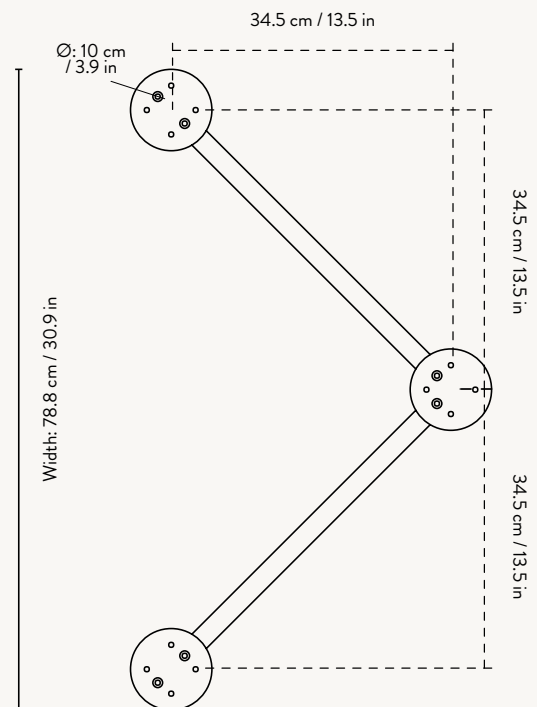

MINGLE TABLE TOP RECTANGULAR 210 CM

Size: H: 2.5 x W: 210 x D: 90 cm
H: 1 x W: 82.7 x D: 35.4 in

Material: MDF core with oak veneer top
MDF core with Forbo linoleum top
MDF core with Tarkett linoleum top

MINGLE TABLE LEGS - W48
TOP VIEW

MINGLE TABLE LEGS - W68
SIDE VIEW

MINGLE TABLE LEGS - W68
TOP VIEW

Mingle Wooden Table Legs

MINGLE WOODEN TABLE LEGS - W48
SIDE VIEW

MINGLE WOODEN TABLE LEGS - W48
TOP VIEW

MINGLE WOODEN TABLE LEGS - W68
SIDE VIEW

MINGLE WOODEN TABLE LEGS - W68
TOP VIEW

Mingle Table Tops

MINGLE DESK - 135 CM

SIDE VIEW

BOTTOM VIEW

MINGLE TABLE TOP - 160 CM

SIDE VIEW

BOTTOM VIEW

MINGLE TABLE TOP - 210 CM

SIDE VIEW

BOTTOM VIEW

MINGLE TABLE TOP - ROUND - 130 CM

Height: 2.5 cm / 1 in

SIDE VIEW

BOTTOM VIEW