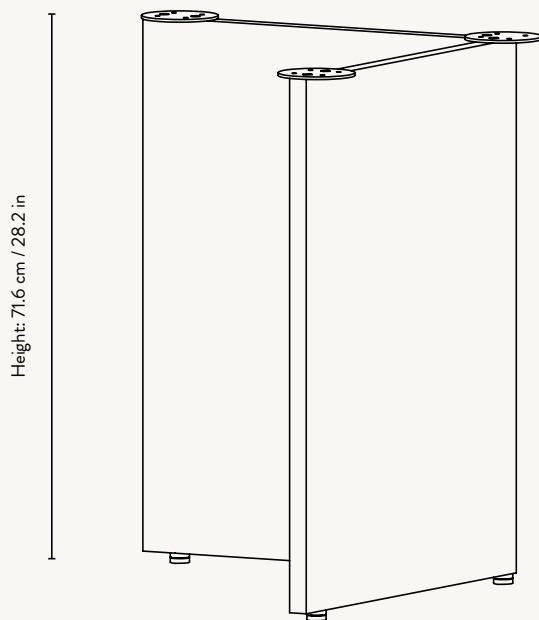

MINGLE TABLE TOP RECTANGULAR 210 CM

Size: H: 2.5 x W: 210 x D: 90 cm
H: 1 x W: 82.7 x D: 35.4 in

Material: MDF core with oak veneer top
MDF core with Forbo linoleum top
MDF core with Tarkett linoleum top

MINGLE TABLE LEGS - W48
TOP VIEW

MINGLE TABLE LEGS - W68
SIDE VIEW

MINGLE TABLE LEGS - W68
TOP VIEW

Mingle Wooden Table Legs

MINGLE WOODEN TABLE LEGS - W48
SIDE VIEW

MINGLE WOODEN TABLE LEGS - W48
TOP VIEW

MINGLE WOODEN TABLE LEGS - W68
SIDE VIEW

MINGLE WOODEN TABLE LEGS - W68
TOP VIEW

Mingle Table Tops

MINGLE DESK - 135 CM

SIDE VIEW

BOTTOM VIEW

MINGLE TABLE TOP - 160 CM

SIDE VIEW

BOTTOM VIEW

MINGLE TABLE TOP - 210 CM

SIDE VIEW

BOTTOM VIEW

MINGLE TABLE TOP - ROUND - 130 CM

Height: 2.5 cm / 1 in

SIDE VIEW

BOTTOM VIEW