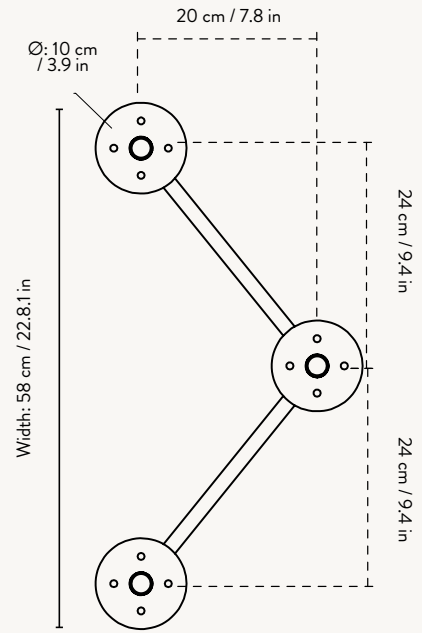

MINGLE TABLE LEGS - W48
TOP VIEW