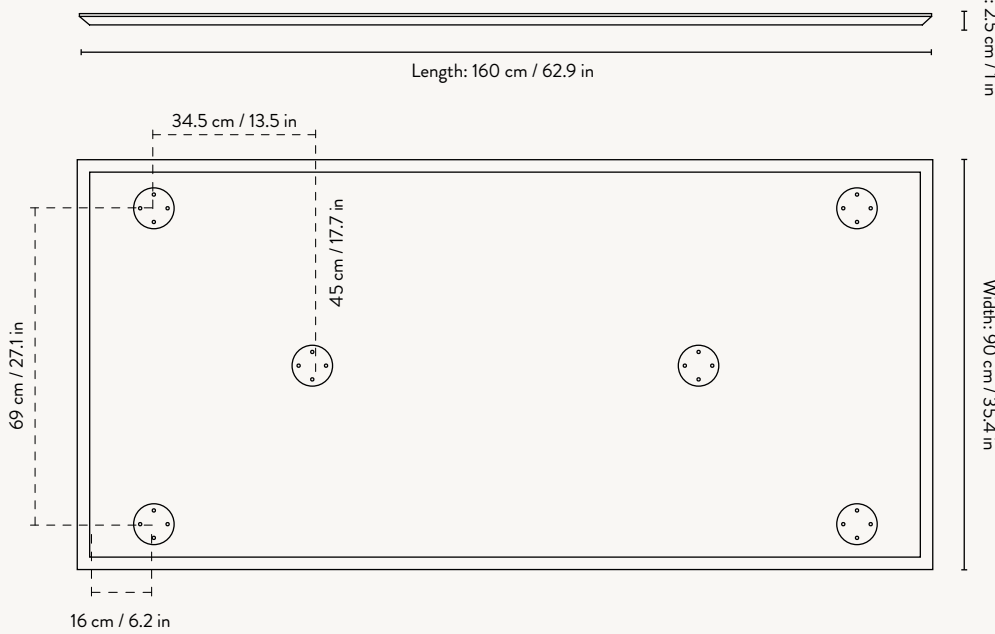

MINGLE TABLE TOP RECTANGULAR 210 CM

Size: H: 2.5 x W: 210 x D: 90 cm
H: 1 x W: 82.7 x D: 35.4 in

Material: MDF core with oak veneer top
MDF core with Forbo linoleum top
MDF core with Tarkett linoleum top

MINGLE WOODEN TABLE LEGS - W68
SIDE VIEW

MINGLE WOODEN TABLE LEGS - W68
TOP VIEW

Mingle Table Tops

MINGLE DESK - 135 CM

SIDE VIEW

BOTTOM VIEW

MINGLE TABLE TOP - 160 CM

SIDE VIEW

BOTTOM VIEW

MINGLE TABLE TOP - 210 CM

SIDE VIEW

BOTTOM VIEW

MINGLE TABLE TOP - ROUND - 130 CM

Height: 2.5 cm / 1 in

SIDE VIEW

BOTTOM VIEW

MINGLE TABLE TOP - OVAL - 150 CM

Height: 2.5 cm / 1 in

SIDE VIEW

BOTTOM VIEW

MINGLE TABLE TOP - OVAL - 220 CM

Height: 2.5 cm / 1 in

SIDE VIEW

BOTTOM VIEW