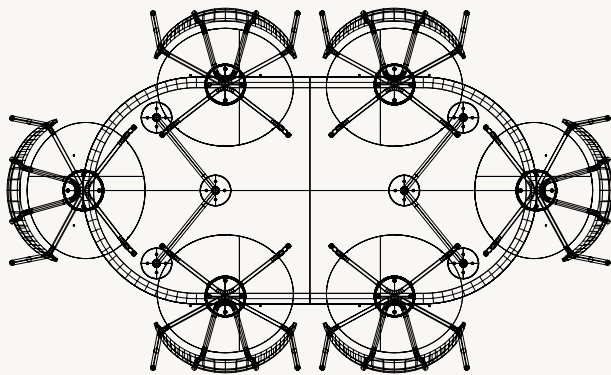

BOTTOM VIEW

MINGLE TABLE TOP - 210 CM

SIDE VIEW

BOTTOM VIEW

MINGLE TABLE TOP - ROUND - 130 CM

Height: 2.5 cm / 1 in

SIDE VIEW

BOTTOM VIEW

MINGLE TABLE TOP - OVAL - 150 CM

Height: 2.5 cm / 1 in

SIDE VIEW

BOTTOM VIEW

MINGLE TABLE TOP - OVAL - 220 CM

Height: 2.5 cm / 1 in

SIDE VIEW

BOTTOM VIEW

Mingle Table Tops

SEATING OVERVIEW

Based upon Herman Chair and 60 cm seating space per person

MINGLE TABLE TOP - ROUND - 130 CM
4 CHAIRS

MINGLE TABLE TOP - ROUND - 130 CM
OPTIMIZED SEATING - 8 CHAIRS

MINGLE TABLE TOP - OVAL - 150 CM
6 CHAIRS