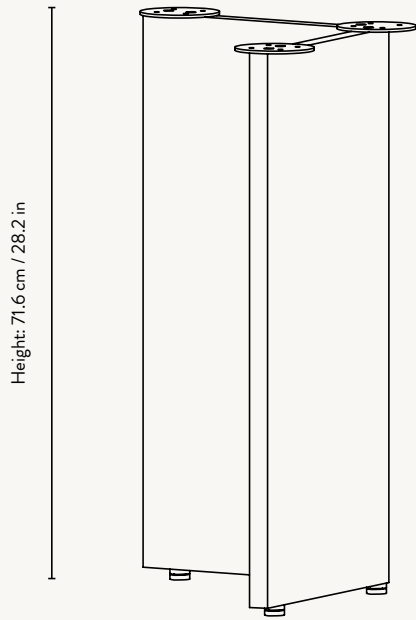

MINGLE TABLE TOP RECTANGULAR 210 CM

Size: H: 2.5 x W: 210 x D: 90 cm
H: 1 x W: 82.7 x D: 35.4 in

Material: MDF core with oak veneer top
MDF core with Forbo linoleum top
MDF core with Tarkett linoleum top

MINGLE TABLE LEGS - W48
TOP VIEW

MINGLE TABLE LEGS - W68
SIDE VIEW

MINGLE TABLE LEGS - W68
TOP VIEW

Mingle Wooden Table Legs

MINGLE WOODEN TABLE LEGS - W48
SIDE VIEW

MINGLE WOODEN TABLE LEGS - W48
TOP VIEW

MINGLE WOODEN TABLE LEGS - W68
SIDE VIEW

MINGLE WOODEN TABLE LEGS - W68
TOP VIEW

Mingle Table Tops

MINGLE DESK - 135 CM

SIDE VIEW

BOTTOM VIEW

MINGLE TABLE TOP - 160 CM

SIDE VIEW

BOTTOM VIEW

MINGLE TABLE TOP - 210 CM

SIDE VIEW

BOTTOM VIEW

MINGLE TABLE TOP - ROUND - 130 CM

Height: 2.5 cm / 1 in

SIDE VIEW

BOTTOM VIEW