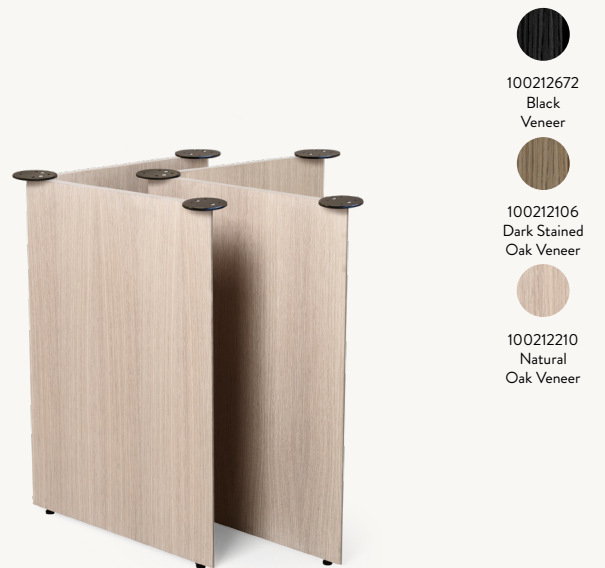

- 100212672
  Black
  Veneer
- 100212106
  Dark Stained
  Oak Veneer
- 100212210
  Natural
  Oak Veneer

MINGLE WOODEN TABLE LEGS W48

Size:	H: 71.65 x W: 58 x D: 29.4 cm H: 28.2 x W: 22.8 x D: 11.6 in	Recommended retail price	
Material:	MDF core with oak veneer	DKK	3.999
Care:	Wipe with a damp cloth	SEK	5.795
Info:	If you purchase the trestles alone, please make sure to use the right type of screws for the tabletop. Legs come with adjustable feet	NOK	5.715
		EUR	545
Net. weight:	25.6 kg	GBP	519
Packsizes:	1	USD	715

MINGLE WOODEN TABLE LEGS W68

Size:	H: 71.6 x W: 78.7 x D: 44.4 cm H: 28.2 x W: 31 x D: 17.5 in	Recommended retail price	
Material:	MDF core with oak veneer	DKK	3.999
Care:	Wipe with a damp cloth	SEK	5.795
Info:	If you purchase the trestles alone, please make sure to use the right type of screws for the tabletop. Legs come with adjustable feet	NOK	5.715
		EUR	545
Net. weight:	12 kg	GBP	519
Packsizes:	1	USD	715