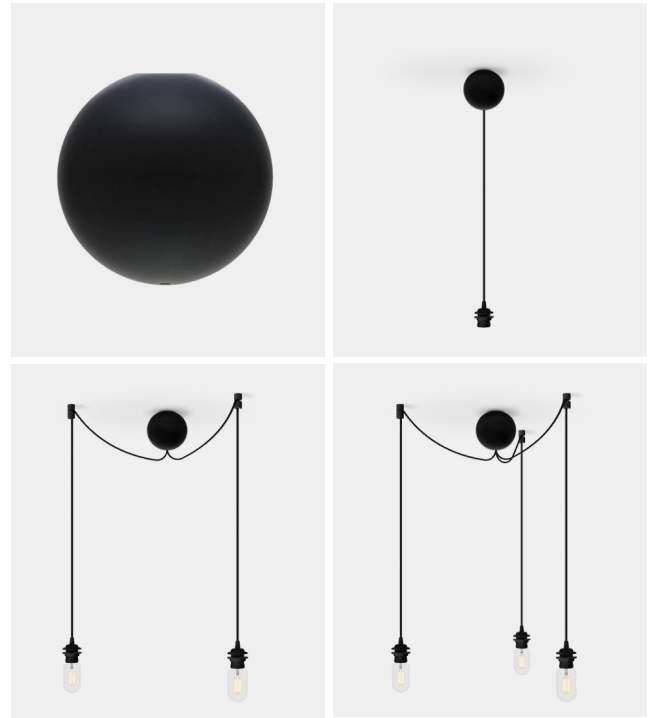

CANNONBALL | CANOPY

Designed by Søren Ravn Christensen

A UNIQUE CANOPY

Inspired by the perfectly round shape of a sphere, Cannonball is a discreet and organic canopy created for pendant lights. With its timeless design and smooth, alluring feel, this silicone canopy serves a double purpose: a loop-in lighting wiring system and a unique way to decorate the pendant cord.

Find more info on our website umage.com

 **TESTS & CERTIFICATIONS**
CE (for indoor use)

 **DIMENSIONS**
Ø: 12 cm

 **MATERIAL**
Silicone
2.5 m / 8'2" textile cord, fitting and E27 socket

 **WEIGHT INCL. PACKAGING**
Cannonball: 660 g
Cluster 2: 840 g
Cluster 3: 1 kg

 **LIGHT SOURCE**
E27 - max 15W LED (not included)

 **PACKAGING DIMENSIONS (L x W x H):**
Cannonball: 13.5 x 13.5 x 12.5 cm
Cluster 2: 13.5 x 25 x 13.5 cm
Cluster 3: 13.5 x 25 x 13.5 cm

 **ASSEMBLY TIME**
1 min - video guide at umage.com

 **MEDIA KIT**
Photos and press material
Download at umagepress.com

 **ORDERING INFORMATION**

Cannonball white	EU/UK #4031 / US: n/a
Cannonball black	EU/UK #4032 / US: n/a
Cannonball cluster 2 white	EU/UK #4089 / US: n/a
Cannonball cluster 2 black	EU/UK #4091 / US: n/a
Cannonball cluster 3 white	EU/UK #4090 / US: n/a
Cannonball cluster 3 black	EU/UK #4092 / US: n/a