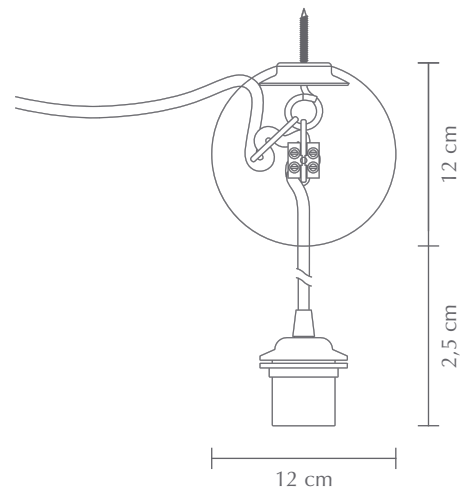

TESTS & CERTIFICATIONS
CE (for indoor use)

DIMENSIONS
Ø: 12 cm

MATERIAL
Silicone
2.5 m / 8'2" textile cord, fitting and E27 socket

WEIGHT INCL. PACKAGING
Cannonball: 660 g
Cluster 2: 840 g
Cluster 3: 1 kg

LIGHT SOURCE
E27 - max 15W LED (not included)

PACKAGING DIMENSIONS (L x W x H):
Cannonball: 13.5 x 13.5 x 12.5 cm
Cluster 2: 13.5 x 25 x 13.5 cm
Cluster 3: 13.5 x 25 x 13.5 cm

ASSEMBLY TIME
1 min - video guide at umage.com

MEDIA KIT
Photos and press material
Download at umagepress.com

ORDERING INFORMATION

Cannonball white	EU/UK #4031 / US: n/a
Cannonball black	EU/UK #4032 / US: n/a
Cannonball cluster 2 white	EU/UK #4089 / US: n/a
Cannonball cluster 2 black	EU/UK #4091 / US: n/a
Cannonball cluster 3 white	EU/UK #4090 / US: n/a
Cannonball cluster 3 black	EU/UK #4092 / US: n/a