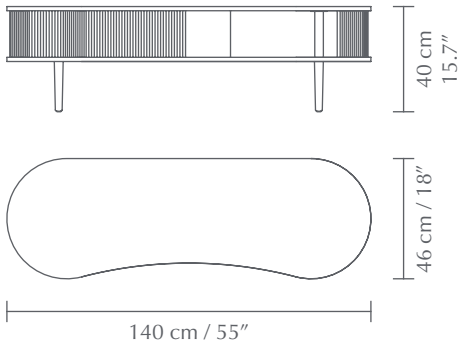

Colour variations

oak

black oak

petrol blue

silver grey

spring green

dusty rose

slate grey

hazelnut

RECOMMENDED ACCS.

Seat Cushion

#5607