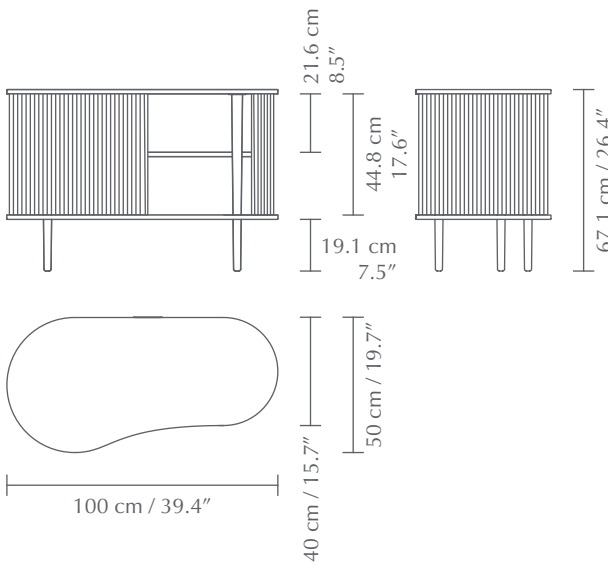

Colour variations (Fabrics from Kvadrat & Sorensen Leather available on request, find more info in the Upholstery spec. sheets)

oak

dark oak

black oak

petrol blue

silver grey

spring green

dusty rose

slate grey

hazelnut