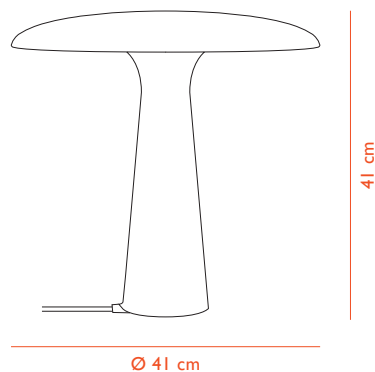

Limestone

SHELTER

US Version

normann
COPENHAGEN

Shelter Table Lamp - US Version

DESCRIPTION

Shelter is a simple, characterful lamp that emits a cozy light onto its surroundings. The white inner side of the shade provides a reflective effect while its wide, curved shape goes to direct the light making it pleasant and anti-dazzling.