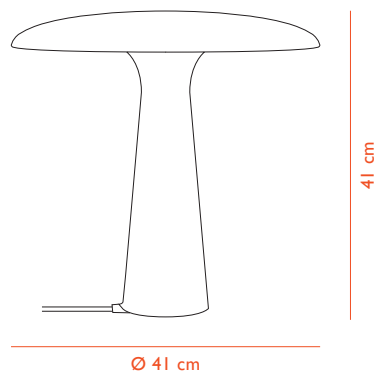

SHELTER

EU Version

normann
COPENHAGEN

Shelter Table Lamp - EU Version

DESCRIPTION

Shelter is a simple, characterful lamp that emits a cozy light onto its surroundings. The white inner side of the shade provides a reflective effect while its wide, curved shape goes to direct the light making it pleasant and anti-dazzling.

DESIGN

HolmbäckNordentoft, 2013

MATERIAL

Powder Coated Steel

CONSTRUCTION

Shelter is built up with a shade that rests on a three-armed steel construction on the base. The cable comes out smoothly through a shape detail of the base.

Life Span: 15 000 h

CRI: ~ 80

COLOR

White

Black

Limestone