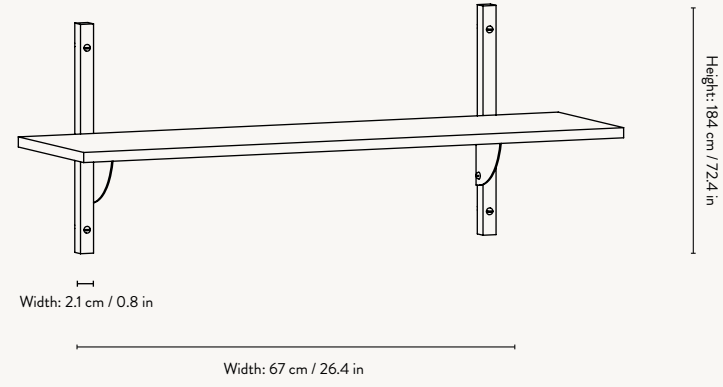

SINGLE WIDE