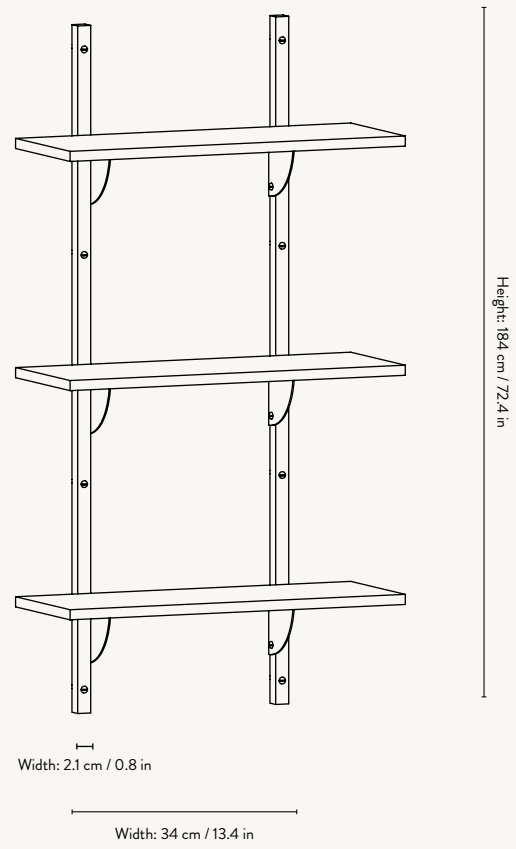

TRIPLE NARROW