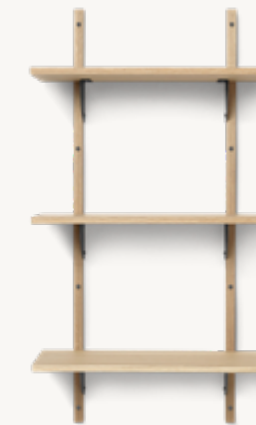

SECTOR TRIPLE - NARROW

Size: H: 102 x W: 54 x D: 22.1 cm
H: 40.2 x W: 21.3 x D: 8.7 in

Material: Stained solid ash and plywood with stained ash veneer. Natural solid oak and plywood with natural oak veneer.
Brackets in Brass or Black Brass.

Care: Wipe with a damp cloth. Do not leave the surface wet. Brackets: This is a delicate surface. Please handle with care. Brass: Polish when needed. Solid brass is a natural material and will patinate over time.

Info: The shelf can hold up to 20 kg, provided it has been properly mounted onto an appropriate wall. The included rawlplugs can only be used for brick or concrete walls. Registered design

Net. weight: 4.2 kg
Packsizes: 1

Recommended retail price	
DKK	1.799
SEK	2.569
NOK	2.569
EUR	239
GBP	229
USD	339