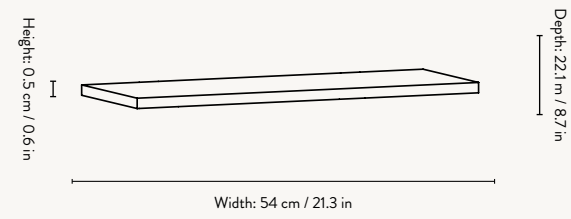

TRIPLE WIDE