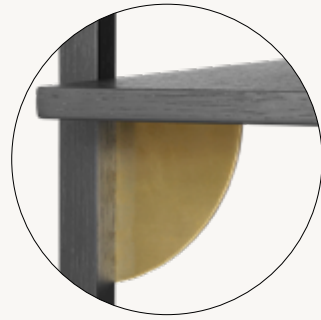

- Shelf / shelves
- Profiles
- Brackets
- Shelves
- Screws
- Assembly manual

Step-by-step:

1. Start by mounting the brackets to each shelf. Two brackets per shelf and two short screws for each bracket.
2. Place the two profiles on a stable surface, like the floor or a solid table. The sides with the large holes should turn upwards. Start by attaching the upper shelf to the profiles and end with the lower shelf. Use the same short screws as before. Two screws for each bracket.
3. Find a position for the shelf and hold it against the wall. Make sure that it is level. Stick a pointy pencil/needle through the holes to mark the drill holes on the wall.
4. Remove the shelf from the wall. Drill the holes and insert rawlplugs (not included). Attach the shelf to the wall using the long screws.

TRIPLE NARROW

TRIPLE WIDE

BRACKETS

BRASS BRACKETS & NATURAL OAK

BLACK BRASS BRACKETS & NATURAL OAK

BRASS BRACKETS & BLACK ASH

BLACK BRASS BRACKETS & BLACK ASH

1103542858
Black Ash /
Black Brass