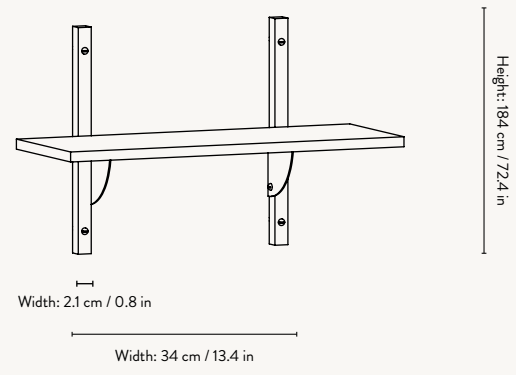

SHELF

SINGLE NARROW