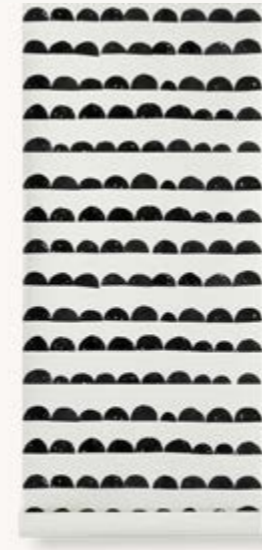

- 157 Black
- 158 Mint

HALF MOON WALLPAPER

Size:	H: 1000 x W: 53 cm H: 393.7 x W: 20.9 in	Recommended retail price	
Material:	Printed on 150g non-woven paper quality. Waterbased colours. FSC™ - Mix certified	DKK	549
		SEK	785
Info:	Report: 53 cm / 20.9 in	NOK	785
	Match: Straight	EUR	75
	Mounting: Please follow the included guide	GBP	69
		USD	105
Net. weight:	1 kg		
Packsize:	1