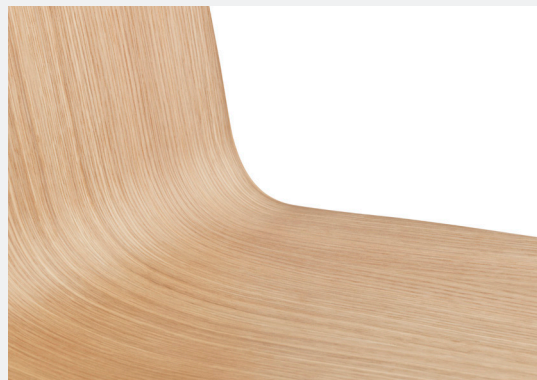

JUST OAK

JUST OAK

FURNITURE / LIGHTING / ACCESSORIES

DESIGNER / YEAR OF DESIGN

Iskos-Berlin, 2016

MATERIAL

Lacquered Oak Veneer or Black

COLOURS