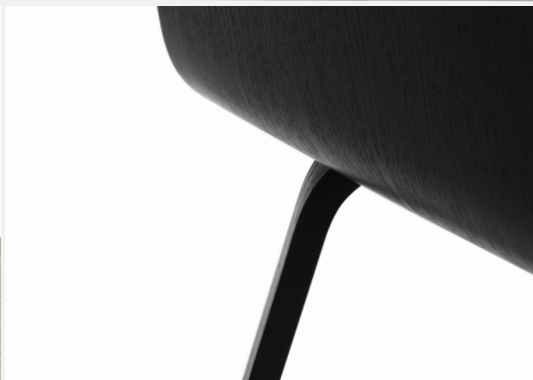

JUST OAK

JUST OAK

FURNITURE / LIGHTING / ACCESSORIES

DESIGNER / YEAR OF DESIGN

Iskos-Berlin, 2016

MATERIAL

Lacquered Oak Veneer or Black

COLOURS