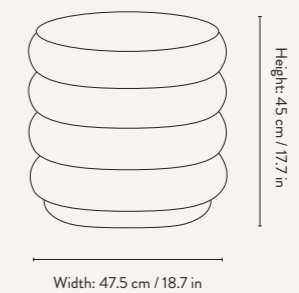

**IN THIS
IMAGE WE USED**

1 x Pouf Round

Fabric: Faded Velvet
Mokka 6

POUF ROUND

Design by ferm LIVING

PRODUCT DETAILS

Manufactured in Europe
Registered design

DIMENSIONS - ROUND

Height: 45 cm / 17.7 in
Diameter: 47.5 cm / 18.7 in
Weight: 9.2 kg

MATERIALS & CONSTRUCTION

Polyurethane foam on wooden
inner structure

CARE

Vacuum frequently on medium power. Remove wet stains by carefully dabbing with a lint-free cloth or sponge dampened with warm, detergent-free water. If the stain remains, we recommend using a chemical dry-cleaning product (for instance KR2) or getting the fabric dry cleaned professionally.

PACKSIZE

1

TEST

Foam fire rating:
CAL117-2013 - pass
BS 5852 Crib5 - on request

STOCK VERSIONS

FADED VELVET - FABRIC QUALITIES

CUSTOMISATION OPTIONS

FABRIC QUALITIES

POUF ROUND

RECOMMENDED RETAIL PRICES

PRICE GROUP I

Faded Velvet	DKK	4.999
	SEK	7.139
	NOK	7.139
	EUR	679
	GBP	669
USD	939	

PRICE GROUP II

Hot Madison	DKK	5.999
	SEK	8.569
	NOK	8.569
	EUR	815
	GBP	805
USD	1.125	

PRICE GROUP IV

Tonus 4	DKK	6.999
	SEK	9.999
	NOK	9.999
	EUR	949
	GBP	939
USD	1.315	

POUF ROUND