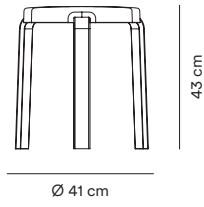

Maintenance

Clean with a damp cloth.

Test

EN 1022:2005 and EN 16139:2013. Level 1

Tap

Measurements

Tap Stool

Tap