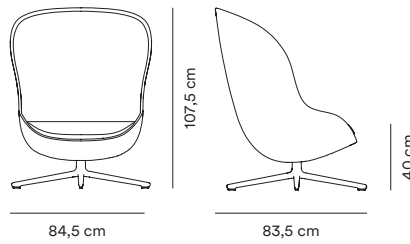

Camira
Synergy

Camira
Main Line Flax

Sørensen Leather
Ultra

The listed upholstery options come in a wide range of colors. See our Material Guide for color references.

Measurements

Hyg Lounge Chair Low
Wood

Hyg Lounge Chair High
Wood

Hyg Footstool
Wood

Hyg Lounge Chair Low
Swivel

Hyg Lounge Chair High
Swivel

Hyg Footstool
Swivel

Hyg Lounge Chair Low
Swivel Tilt

Hyg Lounge Chair High
Swivel Tilt

Hyg Sofa