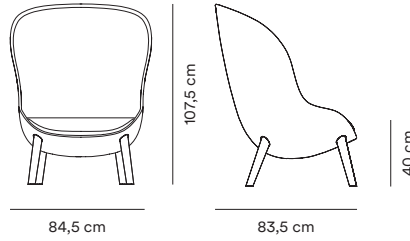

Hyg Lounge Chair High
Wood