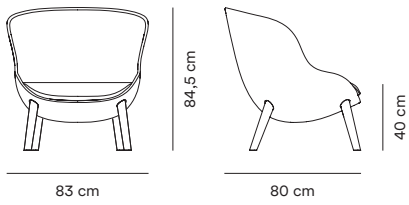

Camira
Synergy

Camira
Main Line Flax

Sørensen Leather
Ultra

The listed upholstery options come in a wide range of colors. See our Material Guide for color references.

Measurements

Hyg Lounge Chair Low
Wood