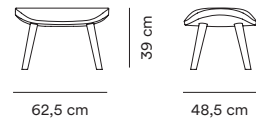

Hyg Footstool
Wood