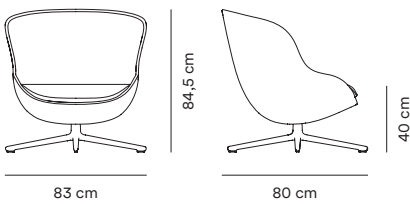

Hyg Footstool
Wood

Hyg Lounge Chair Low
Swivel