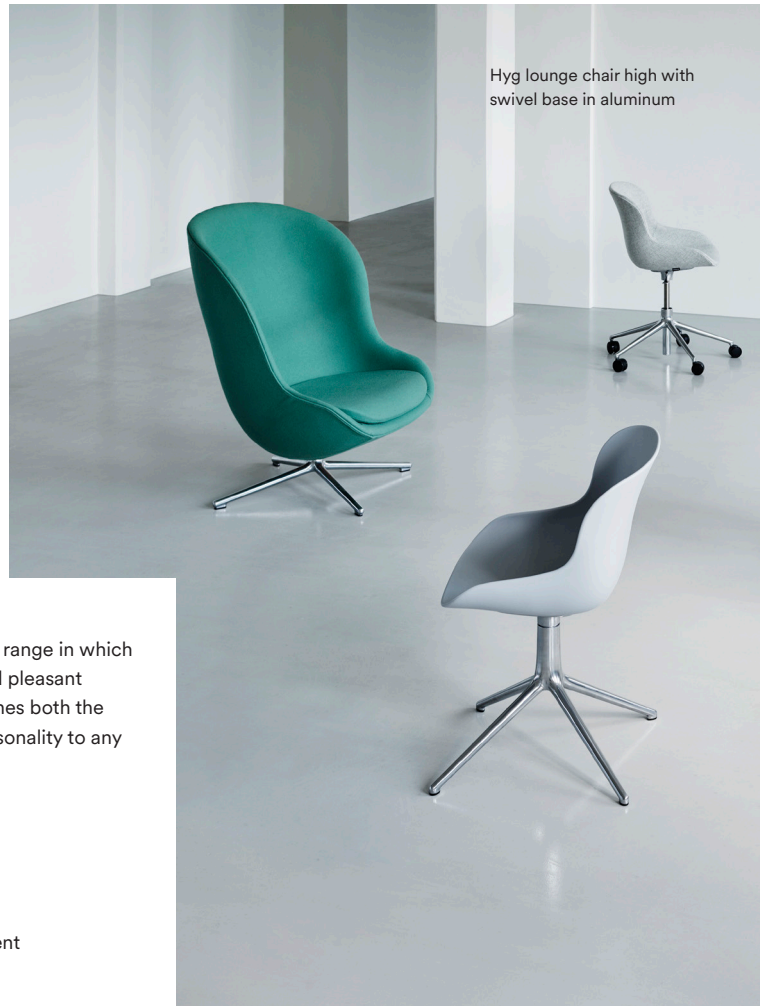

Hyg Lounge

Product Facts

Description

With Hyg, Simon Legald has designed an exclusive range in which soft lines and encircling contours create a cozy and pleasant space. Hyg is made for hygge; a design that nourishes both the eye and the soul and which brings warmth and personality to any room.

Designer / Year Of Design

Simon Legald / 2018

Material

Shell: Hard molded PU foam with steel reinforcement

Cushion: Soft molded PU foam with upholstery

Legs: Lacquered oak

Construction

The shell has a steel reinforcement for added strength. Hyg is made of molded PU foam with a molded lumbar support. Hyg is delivered assembled. Hyg swivel high and low versions are available with tilt function.

Maintenance

Textile: Clean with textile or upholstery cleaner.

Leather: Clean with damp cloth. Use warm water with soap flakes.

Frequent vacuuming with a soft fitting is recommended for both textile and leather to preserve color and appearance.

Accessories

Comes with PE glides.

Felt gliders can be purchased separately.

Test

Hyg Lounge Chair Low Wood

EN 1022:2005 and EN 16139:2013. Level 2

Hyg Lounge Chair High Wood

EN 1022:2005 and EN 16139:2013. Level 2