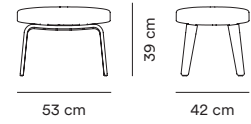

**Era Footstool
Wood**