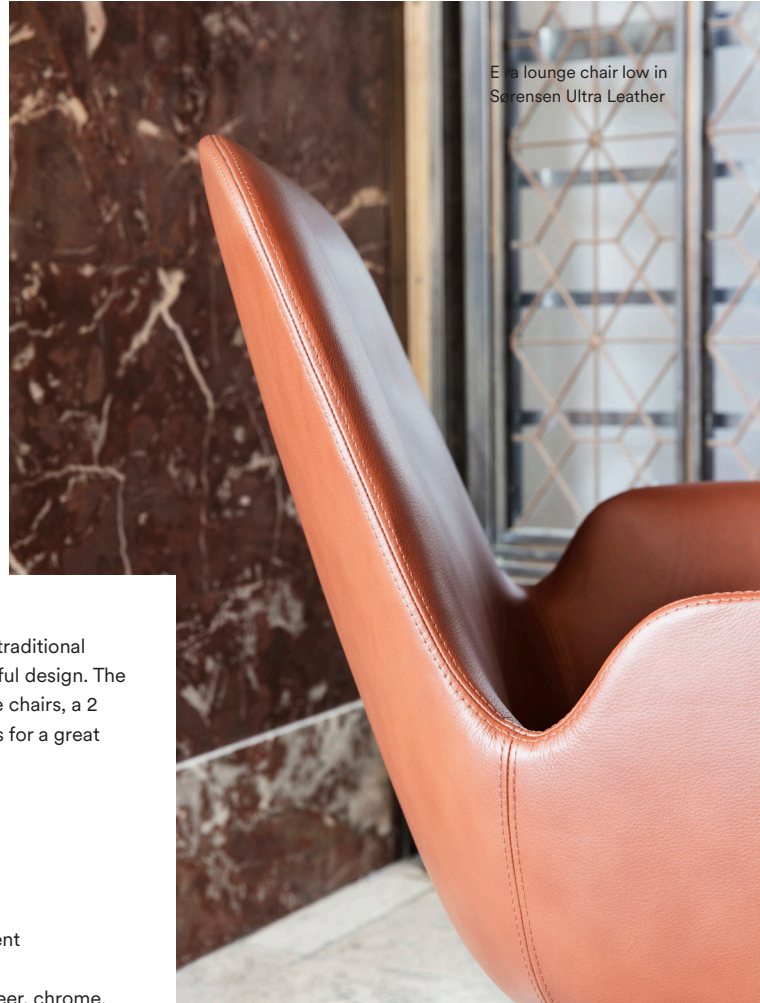

Era lounge chair high
in JAB City Velvet with
chrome legs, shown with
Kabino dresser

Collection Overview

Era Lounge Chair Low
Steel, Chrome

Era Lounge Chair Low
Wood

Era Lounge Chair Low
Swivel

Era Lounge Chair Low
Rocking

Era Lounge Chair High
Steel, Chrome

Era Lounge Chair High
Wood

Era Lounge Chair High
Swivel

Era Lounge Chair High
Rocking

Era Sofa
Steel, Chrome

Era Sofa
Wood

Era Sofa
Rocking

Era Footstool
Steel, Chrome

Era Footstool
Wood

Era Footstool
Rocking

Era lounge chair low in Sørensen Ultra Leather

Product Facts

Description

Era combines modern production techniques with traditional furniture craftsmanship in a timeless and characterful design. The Era series includes a high and low version of lounge chairs, a 2 seater sofa and a footstool with multiple base types for a great variety.