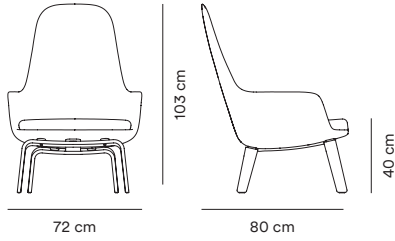

**Era Lounge Chair High
Wood**