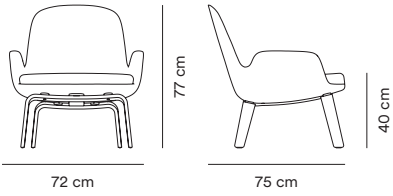

Gabriel
Fame

Gabriel
Fame Hybrid

Gabriel
Breeze Fusion

Sørensen Leather
Ultra

The listed upholstery options come in a wide range of colors. See our Material Guide for color references.

Measurements

**Era Lounge Chair Low
Wood**