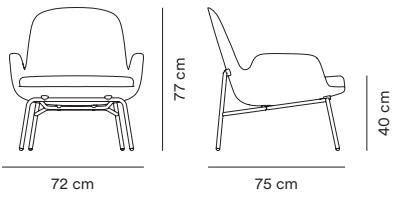

**Era Lounge Chair Low
Steel, Chrome**