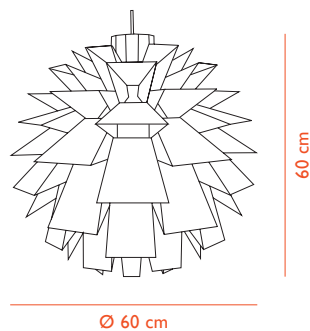

Norm 69 Lamp X-Large - US Version

DESCRIPTION

Extraordinary in its form, the Norm 69 holds a special place in the Normann-Copenhagen legacy, as the very first product launched. This stunning lamp comes in 69 pieces that anyone can assemble.

DESIGN

Simon Karkov, 1969

MATERIAL

Lamp Shade Foil

AWARDS

Formlandprisen 2002, Denmark
IMM Cologne - Best Item 2003, Germany

CONSTRUCTION

Norm 69 is made of a special non-flammable material. 69 elements are arrayed circularly, creating a big volume. Can be assembled without the use of tools. Assembly manual included. Assembly manual video:

<https://www.youtube.com/watch?v=7RjbjDXqSqk>

<https://www.youtube.com/watch?v=xOGR30l40lc>

MAINTENANCE

Norm 69 can be cleaned with a duster.

CORD

Cord with fitting can be purchased separately.

CANOPY

Canopy can be purchased separately.

DIMMABLE FUNCTION

Yes - with dimmable light source. Ensure your dimmer is compatible with LED.

COLOR

White