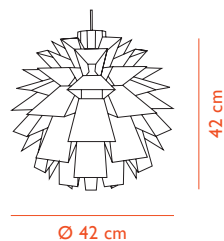

Norm 69 Lamp Small - US Version

DESCRIPTION

Extraordinary in its form, the Norm 69 holds a special place in the Normann-Copenhagen legacy, as the very first product launched. This stunning lamp comes in 69 pieces that anyone can assemble.

DESIGN

Simon Karkov, 1969

MATERIAL

Lamp Shade Foil

AWARDS

Formlandprisen 2002, Denmark
IMM Cologne - Best Item 2003, Germany

CONSTRUCTION

Norm 69 is made of a special non-flammable material. 69 elements are arrayed circularly, creating a big volume. Can be assembled without the use of tools. Assembly manual included. Assembly manual video:

<https://www.youtube.com/watch?v=7RjbjDXqSqk>

<https://www.youtube.com/watch?v=xOGR30I40lc>

MAINTENANCE

Norm 69 can be cleaned with a duster.

CORD

Cord with fitting can be purchased separately.

CANOPY

Canopy can be purchased separately.

DIMMABLE FUNCTION

Yes - with dimmable light source. Ensure your dimmer is compatible with LED.

COLOR

White