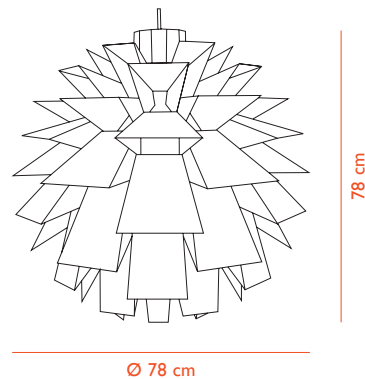

Norm 69 Lamp XX-Large - EU Version

DESCRIPTION

Extraordinary in its form, the Norm 69 holds a special place in the Normann-Copenhagen legacy, as the very first product launched. This stunning lamp comes in 69 pieces that anyone can assemble.

DESIGN

Simon Karkov, 1969

MATERIAL

Lamp Shade Foil

AWARDS

Formlandprisen 2002, Denmark
IMM Cologne - Best Item 2003, Germany

CONSTRUCTION

Norm 69 is made of a special non-flammable material. 69 elements are arrayed circularly, creating a big volume. Can be assembled without the use of tools. Assembly manual included. Assembly manual video:

<https://www.youtube.com/watch?v=7RjbjDXqSqk>

<https://www.youtube.com/watch?v=xOGR30l40lc>

MAINTENANCE

Norm 69 can be cleaned with a duster.

CORD

Cord with fitting can be purchased separately. Art.No.: 505000.

CANOPY

Canopy can be purchased separately. Art.No.: 505011 (white).

DIMMABLE FUNCTION

Yes - with dimmable light source. Ensure your dimmer is compatible with LED.

SOCKET, CORD & CANOPY - RECOMMENDED

Art. No.: 505002, cord with fitting & canopy EU white color.

LIGHT SOURCE - RECOMMENDED

Art. No.: 504052, LED E27 EU, not dimmable

Power: 8 W

CCT: 2700 K

Output: 800 lm

Life Span: 15 000 h

CRI: ~ 80

COLOR