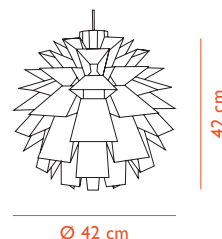

NORM 69

EU Version

normann
COPENHAGEN

Norm 69 Lamp Small - EU Version

DESCRIPTION

Extraordinary in its form, the Norm 69 holds a special place in the Normann-Copenhagen legacy, as the very first product launched. This stunning lamp comes in 69 pieces that anyone can assemble.