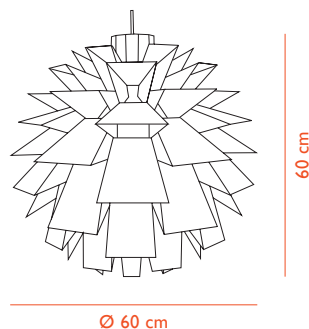

Norm 69 Lamp X-Large - EU Version

DESCRIPTION

Extraordinary in its form, the Norm 69 holds a special place in the Normann-Copenhagen legacy, as the very first product launched. This stunning lamp comes in 69 pieces that anyone can assemble.

DESIGN

Simon Karkov, 1969

MATERIAL

Lamp Shade Foil

AWARDS

Formlandprisen 2002, Denmark
IMM Cologne - Best Item 2003, Germany

CONSTRUCTION

Norm 69 is made of a special non-flammable material. 69 elements are arrayed circularly, creating a big volume. Can be assembled without the use of tools. Assembly manual included. Assembly manual video:

<https://www.youtube.com/watch?v=7RjbjDXqSqk>

<https://www.youtube.com/watch?v=xOGR30l40lc>

MAINTENANCE

Norm 69 can be cleaned with a duster.

CORD

Cord with fitting can be purchased separately. Art.No.: 505000.

CANOPY

Canopy can be purchased separately. Art.No.: 505011 (white).

DIMMABLE FUNCTION

Yes - with dimmable light source. Ensure your dimmer is compatible with LED.

SOCKET, CORD & CANOPY - RECOMMENDED

Art. No.: 505002, cord with fitting & canopy EU white color.

LIGHT SOURCE - RECOMMENDED

Art. No.: 504052, LED E27 EU, not dimmable

Power: 8 W

CCT: 2700 K

Output: 800 lm

Life Span: 15 000 h

CRI: ~ 80

COLOR