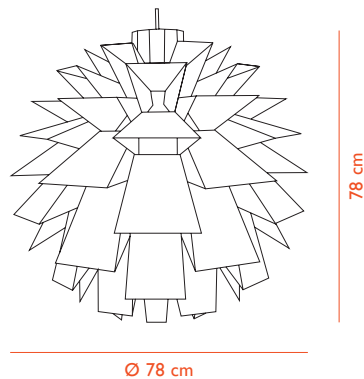

Norm 69 Lamp XX-Large - US Version

DESCRIPTION

Extraordinary in its form, the Norm 69 holds a special place in the Normann-Copenhagen legacy, as the very first product launched. This stunning lamp comes in 69 pieces that anyone can assemble.

DESIGN

Simon Karkov, 1969

MATERIAL

Lamp Shade Foil

AWARDS

Formlandprisen 2002, Denmark
IMM Cologne - Best Item 2003, Germany

CONSTRUCTION

Norm 69 is made of a special non-flammable material. 69 elements are arrayed circularly, creating a big volume. Can be assembled without the use of tools. Assembly manual included. Assembly manual video:

<https://www.youtube.com/watch?v=7RbjDXqSqk>

<https://www.youtube.com/watch?v=xOGR30l40lc>

MAINTENANCE

Norm 69 can be cleaned with a duster.

CORD

Cord with fitting can be purchased separately.

CANOPY

Canopy can be purchased separately.

DIMMABLE FUNCTION

Yes - with dimmable light source. Ensure your dimmer is compatible with LED.

COLOR