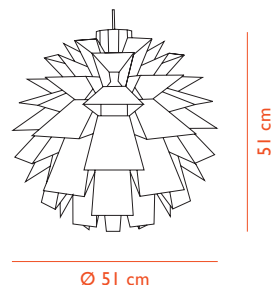

DIMMABLE FUNCTION

Yes - with dimmable light source. Ensure your dimmer is compatible with LED.

COLOR

White

Norm 69 Lamp Large - US Version

DESCRIPTION

Extraordinary in its form, the Norm 69 holds a special place in the Normann-Copenhagen legacy, as the very first product launched. This stunning lamp comes in 69 pieces that anyone can assemble.