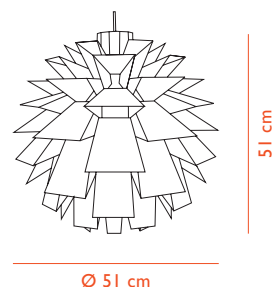

White

Norm 69 Lamp Large - EU Version

DESCRIPTION

Extraordinary in its form, the Norm 69 holds a special place in the Normann-Copenhagen legacy, as the very first product launched. This stunning lamp comes in 69 pieces that anyone can assemble.