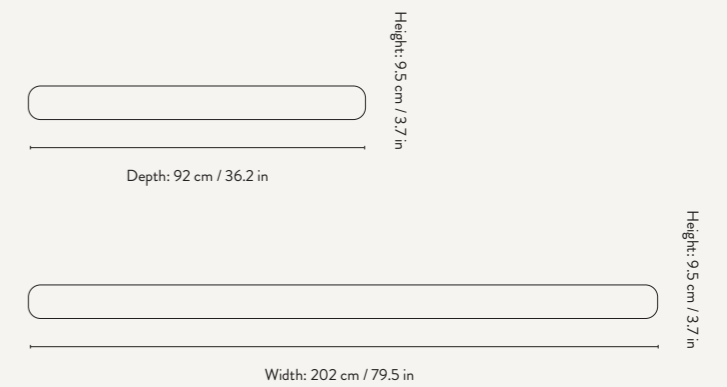

PRICE GROUP III

Pasadena	DKK	4,199
	SEK	5,999
	NOK	5,999
	EUR	569
	GBP	565
	USD	789