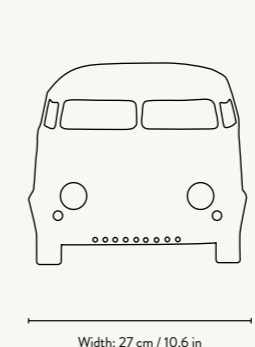

CAR LAMP

Size:	H: 22.5 x W: 27 x D: 6.5 cm H: 8.9 x W: 10.6 x D: 2.6 in	Recommended retail price	
Material:	Oiled oak veneer Smoked oak veneer	DKK	499 715
Care:	Wipe with a damp cloth	SEK	715
Info:	CE-tested. Use with two G4 LEDs max 2x3 W (LEDs not included). Comes with 1.90 meter with adaptor (12 V) and EU plug. Screws and raw plugs included. Only approved for EU, Norway and Switzerland. Registered design.	NOK	65
		EUR	65
		GBP	65
		USD	95
Net. weight:	0.7 kg		
Packsizes:	2		

CLOUD LAMP

Size:	H: 25 x W: 40 x D: 6.5 cm H: 9.8 x W: 15.7 x D: 2.6 in	Recommended retail price	
Material:	Painted plywood Oiled oak veneer Smoked oak veneer	DKK	499 715 715
Care:	Wipe with a damp cloth	SEK	715
Info:	CE-tested. Use with two G4 LEDs max 2x3 W (LEDs not included). Comes with 1.90 meter with adaptor (12 V) and EU plug. Screws and raw plugs included. Only approved for EU, Norway and Switzerland. Registered design.	NOK	65
		EUR	65
		GBP	65
		USD	95
Net. weight:	0.7 kg		
Packsizes:	2		

AIR BALLOON LAMP

Size:	H: 34.5 x W: 26.5 x D: 6.5 cm H: 13.6 x W: 10.4 x D: 2.6 in	Recommended retail price	
Material:	Painted plywood Oiled oak veneer Smoked oak veneer	DKK	499 715 715
Care:	Wipe with a damp cloth	SEK	715
Info:	CE-tested. Use with two G4 LEDs max 2x3 W (LEDs not included). Comes with 1.90 meter with adaptor (12 V) and EU plug. Screws and raw plugs included. Only approved for EU, Norway and Switzerland. Registered design.	NOK	65
		EUR	65
		GBP	65
		USD	95
Net. weight:	0.7 kg		
Packsizes:	2		

MY DEER LAMP