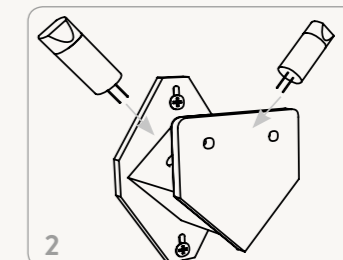

2. Insert two G4 LED bulbs (max 3 watts)