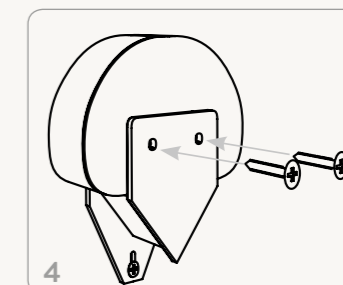

### EASY TO ASSEMBLE

1. Place the lamp socket on the wall and secure it with two of the included screws

2. Insert two G4 LED bulbs (max 3 watts)

3. Place the cover above the LED bulbs

4. Fasten the cover to the lamp socket using two of the included screws