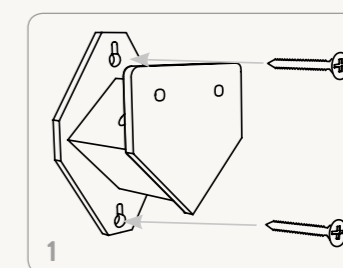

EASY TO ASSEMBLE

1. Place the lamp socket on the wall and secure it with two of the included screws