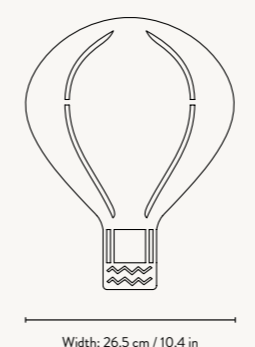

AIR BALLOON LAMP