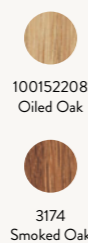

### CAR LAMP

Size:	H: 22.5 x W: 27 x D: 6.5 cm H: 8.9 x W: 10.6 x D: 2.6 in	Recommended retail price	
Material:	Oiled oak veneer Smoked oak veneer	DKK	499 715
Care:	Wipe with a damp cloth	SEK	715
Info:	CE-tested. Use with two G4 LEDs max 2x3 W (LEDs not included). Comes with 1.90 meter with adaptor (12 V) and EU plug. Screws and raw plugs included. Only approved for EU, Norway and Switzerland. Registered design.	NOK	65
		EUR	65
		GBP	65
		USD	95
Net. weight:	0.7 kg		
Packsizes:	2		