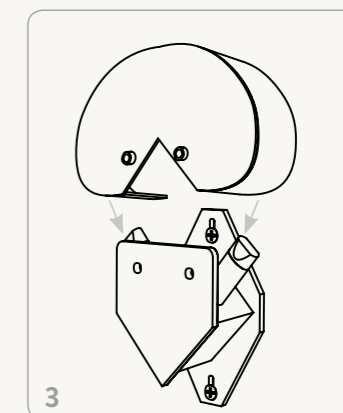

3. Place the cover above the LED bulbs