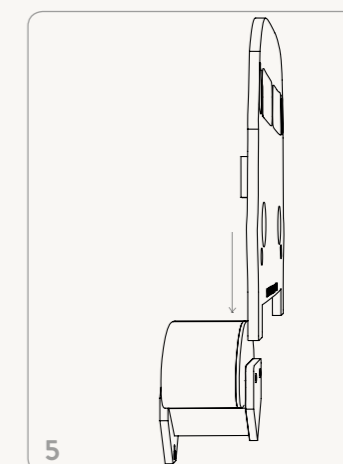

### CLOUD LAMP

Size:	H: 25 x W: 40 x D: 6.5 cm H: 9.8 x W: 15.7 x D: 2.6 in	Recommended retail price	
Material:	Painted plywood Oiled oak veneer Smoked oak veneer	DKK	499 715 715
Care:	Wipe with a damp cloth	SEK	715
Info:	CE-tested. Use with two G4 LEDs max 2x3 W (LEDs not included). Comes with 1.90 meter with adaptor (12 V) and EU plug. Screws and raw plugs included. Only approved for EU, Norway and Switzerland. Registered design.	NOK	65
		EUR	65
		GBP	65
		USD	95
Net. weight:	0.7 kg		
Packsizes:	2		

### AIR BALLOON LAMP

Size:	H: 34.5 x W: 26.5 x D: 6.5 cm H: 13.6 x W: 10.4 x D: 2.6 in	Recommended retail price	
Material:	Painted plywood Oiled oak veneer Smoked oak veneer	DKK	499 715 715
Care:	Wipe with a damp cloth	SEK	715
Info:	CE-tested. Use with two G4 LEDs max 2x3 W (LEDs not included). Comes with 1.90 meter with adaptor (12 V) and EU plug. Screws and raw plugs included. Only approved for EU, Norway and Switzerland. Registered design.	NOK	65
		EUR	65
		GBP	65
		USD	95
Net. weight:	0.7 kg		
Packsizes:	2		

### MY DEER LAMP

Size:	H: 38.5 x W: 29 x D: 6.5 cm H: 15.2 x W: 11.4 x D: 2.6 in	Recommended retail price	
Material:	Oiled oak veneer Smoked oak veneer	DKK	499 715
Care:	Wipe with a damp cloth	SEK	715
Info:	CE-tested. Use with two G4 LEDs max 2x3 W (LEDs not included). Comes with 1.90 meter with adaptor (12 V) and EU plug. Screws and raw plugs included. Only approved for EU, Norway and Switzerland. Registered design.	NOK	65
		EUR	65
		GBP	65
		USD	95
Net. weight:	0.7 kg		
Packsizes:	2		

### EASY TO ASSEMBLE

1. Place the lamp socket on the wall and secure it with two of the included screws

2. Insert two G4 LED bulbs (max 3 watts)

3. Place the cover above the LED bulbs

4. Fasten the cover to the lamp socket using two of the included screws