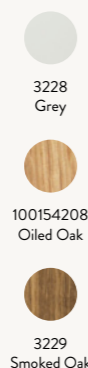

### CAR LAMP

Size:	H: 22.5 x W: 27 x D: 6.5 cm H: 8.9 x W: 10.6 x D: 2.6 in	Recommended retail price	
Material:	Oiled oak veneer Smoked oak veneer	DKK	499 715
Care:	Wipe with a damp cloth	SEK	715
Info:	CE-tested. Use with two G4 LEDs max 2x3 W (LEDs not included). Comes with 1.90 meter with adaptor (12 V) and EU plug. Screws and raw plugs included. Only approved for EU, Norway and Switzerland. Registered design.	NOK	65
		EUR	65
		GBP	65
		USD	95
Net. weight:	0.7 kg		
Packsizes:	2		

### CLOUD LAMP

Size:	H: 25 x W: 40 x D: 6.5 cm H: 9.8 x W: 15.7 x D: 2.6 in	Recommended retail price	
Material:	Painted plywood Oiled oak veneer Smoked oak veneer	DKK	499 715 715
Care:	Wipe with a damp cloth	SEK	715
Info:	CE-tested. Use with two G4 LEDs max 2x3 W (LEDs not included). Comes with 1.90 meter with adaptor (12 V) and EU plug. Screws and raw plugs included. Only approved for EU, Norway and Switzerland. Registered design.	NOK	65
		EUR	65
		GBP	65
		USD	95
Net. weight:	0.7 kg		
Packsizes:	2		

### AIR BALLOON LAMP

Size:	H: 34.5 x W: 26.5 x D: 6.5 cm H: 13.6 x W: 10.4 x D: 2.6 in	Recommended retail price	
Material:	Painted plywood Oiled oak veneer Smoked oak veneer	DKK	499 715 715
Care:	Wipe with a damp cloth	SEK	715
Info:	CE-tested. Use with two G4 LEDs max 2x3 W (LEDs not included). Comes with 1.90 meter with adaptor (12 V) and EU plug. Screws and raw plugs included. Only approved for EU, Norway and Switzerland. Registered design.	NOK	65
		EUR	65
		GBP	65
		USD	95
Net. weight:	0.7 kg		
Packsizes:	2		