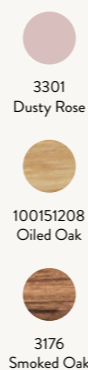

### CAR LAMP

Size:	H: 22.5 x W: 27 x D: 6.5 cm H: 8.9 x W: 10.6 x D: 2.6 in	Recommended retail price	
Material:	Oiled oak veneer Smoked oak veneer	DKK	499 715
Care:	Wipe with a damp cloth	SEK	715
Info:	CE-tested. Use with two G4 LEDs max 2x3 W (LEDs not included). Comes with 1.90 meter with adaptor (12 V) and EU plug. Screws and raw plugs included. Only approved for EU, Norway and Switzerland. Registered design.	NOK	65
		EUR	65
		GBP	65
		USD	95
Net. weight:	0.7 kg		
Packsizes:	2		

### CLOUD LAMP

Size:	H: 25 x W: 40 x D: 6.5 cm H: 9.8 x W: 15.7 x D: 2.6 in	Recommended retail price	
Material:	Painted plywood Oiled oak veneer Smoked oak veneer	DKK	499 715 715
Care:	Wipe with a damp cloth	SEK	715
Info:	CE-tested. Use with two G4 LEDs max 2x3 W (LEDs not included). Comes with 1.90 meter with adaptor (12 V) and EU plug. Screws and raw plugs included. Only approved for EU, Norway and Switzerland. Registered design.	NOK	65
		EUR	65
		GBP	65
		USD	95
Net. weight:	0.7 kg		
Packsizes:	2		

### AIR BALLOON LAMP

Size:	H: 34.5 x W: 26.5 x D: 6.5 cm H: 13.6 x W: 10.4 x D: 2.6 in	Recommended retail price	
Material:	Painted plywood Oiled oak veneer Smoked oak veneer	DKK	499 715 715
Care:	Wipe with a damp cloth	SEK	715
Info:	CE-tested. Use with two G4 LEDs max 2x3 W (LEDs not included). Comes with 1.90 meter with adaptor (12 V) and EU plug. Screws and raw plugs included. Only approved for EU, Norway and Switzerland. Registered design.	NOK	65
		EUR	65
		GBP	65
		USD	95
Net. weight:	0.7 kg		
Packsizes:	2		