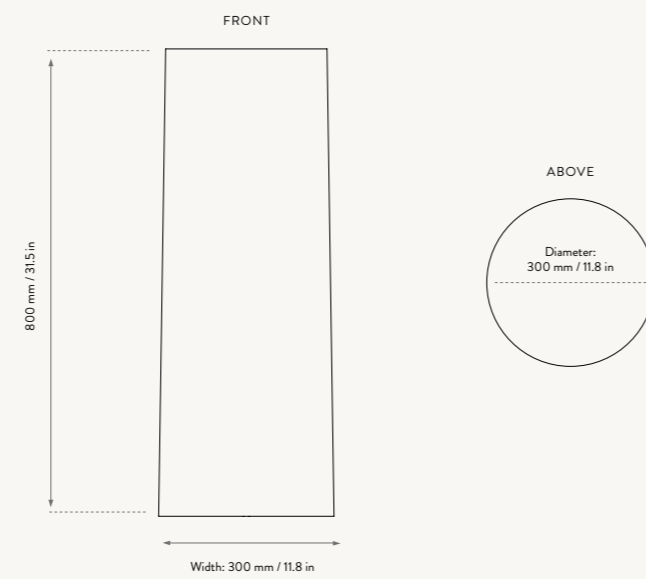

### HEBE LAMPSHADE SHORT

Size:	Ø: 33 x H: 18.5 cm Ø: 13 x H: 7.3 in	Recommended retail price	
Material:	Fabric covered lampshade with steel structure	DKK	799
Care:	Dust off or carefully vacuum clean	SEK	1.139
Info:	Fits E27 sockets	NOK	1.139
Net. weight:	0.6 kg	EUR	105
Packsize:	2	GBP	99
		USD	149

### HEBE LAMPSHADE MEDIUM

Size:	Ø: 27.5 x H: 28.5 cm Ø: 10.8 x H: 11.2 in	Recommended retail price	
Material:	Fabric covered lampshade with steel structure	DKK	699
Care:	Dust off or carefully vacuum clean	SEK	999
Info:	Fits E27 sockets	NOK	999
Net. weight:	0.5 kg	EUR	95
Packsize:	2	GBP	89
		USD	129

### HEBE LAMP BASE LARGE

Size:	H: 100 x W: 23 x D: 23 cm H: 39.4 x W: 9.1 x D: 9.1 in	Recommended retail price	
Material:	Ceramic base with brass rod for socket E27. 2 metre twisted fabric cord with dimmer	Deep Blue & Off-White / Dark Grey	
Care:	Wipe with a dry cloth	DKK	2.499 / 2.699
Info:	Voltage: 220-240V - 50Hz. Light source: Max 15 W LED. Light bulb not included. Only approved for EU/NO CH/UK (UK plug version for UK) and separate version for US. Registered design	SEK	3.569 / 3.855
		NOK	3.569 / 3.855
		EUR	339 / 365
		GBP	335 / 359
		USD	469 / 505
Net. weight:	5.7 kg		
Packsize:	2		

HEBE LAMP BASE - SMALL

HEBE LAMP SHADE - SHORT

HEBE LAMP BASE - MEDIUM

HEBE LAMP SHADE - MEDIUM

HEBE LAMP BASE - LARGE

HEBE LAMP SHADE - LONG