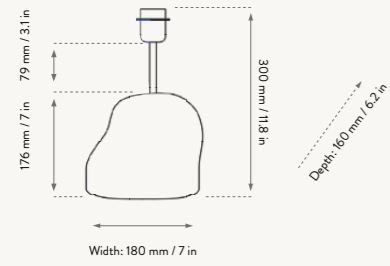

HEBE LAMP BASE - SMALL