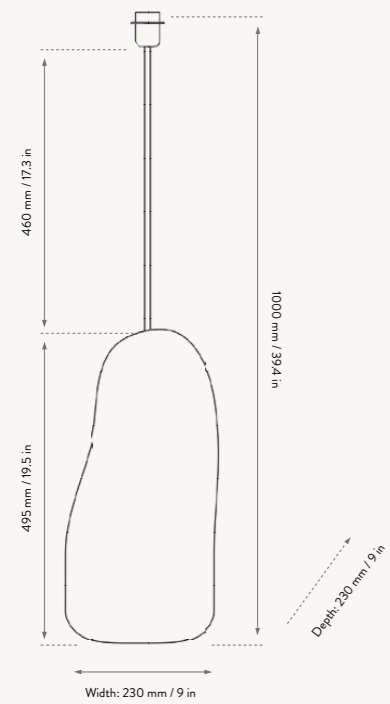

### HEBE LAMP BASE SMALL

Size:	H: 30 x W: 18 x D: 16 cm H: 11.8 x W: 7.1 x D: 6.3 in	Recommended retail price	
Material:	Ceramic base with brass rod for socket E27. 2 metre twisted fabric cord with dimmer	Deep Blue & Off-White / Dark Grey	
Care:	Wipe with a dry cloth	DKK	999 / 1.199
Info:	Voltage: 220-240V - 50Hz. Light source: Max 15 W LED, Dimmerable Light bulb not included. Only approved for EU/NO CH/UK (UK plug version for UK) and separate version for US. Registered design	SEK	1.425 / 1.715
		NOK	1.425 / 1.715
		EUR	135 / 159
		GBP	129 / 155
		USD	189 / 225
Net. weight:	1.5 kg		
Packsize:	2		

### HEBE LAMP BASE MEDIUM

Size:	H: 43 x W: 16.5 x D: 14 cm H: 16.9 x W: 6.5 x D: 5.5 in	Recommended retail price	
Material:	Ceramic base with brass rod for socket E27. 2 metre twisted fabric cord with dimmer	Deep Blue & Off-White / Dark Grey	
Care:	Wipe with a dry cloth	DKK	1.499 / 1.699
Info:	Voltage: 220-240V - 50Hz. Light source: Max 15 W LED. Light bulb not included. Only approved for EU/NO CH/UK (UK plug version for UK) and separate version for US. Registered design	SEK	2.139 / 2.425
		NOK	2.139 / 2.425
		EUR	199 / 229
		GBP	189 / 219
		USD	279 / 319
Net. weight:	2.5 kg		
Packsize:	2		

### HEBE LAMP BASE LARGE

Size:	H: 100 x W: 23 x D: 23 cm H: 39.4 x W: 9.1 x D: 9.1 in	Recommended retail price	
Material:	Ceramic base with brass rod for socket E27. 2 metre twisted fabric cord with dimmer	Deep Blue & Off-White / Dark Grey	
Care:	Wipe with a dry cloth	DKK	2.499 / 2.699
Info:	Voltage: 220-240V - 50Hz. Light source: Max 15 W LED. Light bulb not included. Only approved for EU/NO CH/UK (UK plug version for UK) and separate version for US. Registered design	SEK	3.569 / 3.855
		NOK	3.569 / 3.855
		EUR	339 / 365
		GBP	335 / 359
		USD	469 / 505
Net. weight:	5.7 kg		
Packsize:	2		

HEBE LAMP BASE - SMALL

HEBE LAMP SHADE - SHORT

HEBE LAMP BASE - MEDIUM

HEBE LAMP SHADE - MEDIUM

HEBE LAMP BASE - LARGE

HEBE LAMP SHADE - LONG