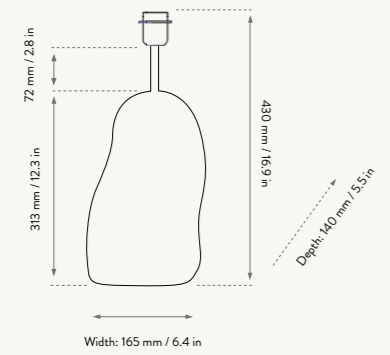

HEBE LAMP BASE - MEDIUM