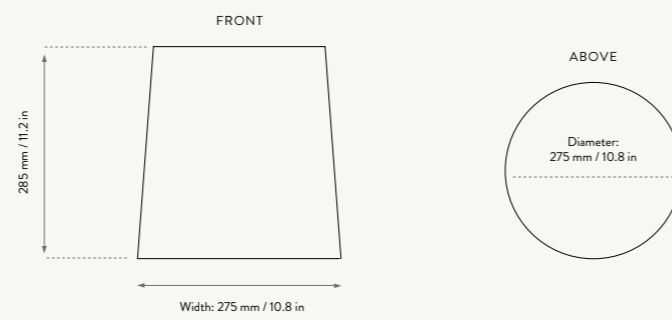

### HEBE LAMP BASE LARGE

Size:	H: 100 x W: 23 x D: 23 cm H: 39.4 x W: 9.1 x D: 9.1 in	Recommended retail price	
Material:	Ceramic base with brass rod for socket E27. 2 metre twisted fabric cord with dimmer	Deep Blue & Off-White / Dark Grey	
Care:	Wipe with a dry cloth	DKK	2.499 / 2.699
Info:	Voltage: 220-240V - 50Hz. Light source: Max 15 W LED. Light bulb not included. Only approved for EU/NO CH/UK (UK plug version for UK) and separate version for US. Registered design	SEK	3.569 / 3.855
		NOK	3.569 / 3.855
		EUR	339 / 365
		GBP	335 / 359
		USD	469 / 505
Net. weight:	5.7 kg		
Packsize:	2		

HEBE LAMP BASE - SMALL

HEBE LAMP SHADE - SHORT

HEBE LAMP BASE - MEDIUM

HEBE LAMP SHADE - MEDIUM

HEBE LAMP BASE - LARGE

HEBE LAMP SHADE - LONG