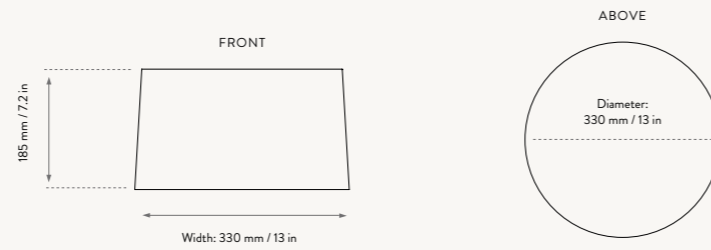

HEBE LAMP SHADE - SHORT