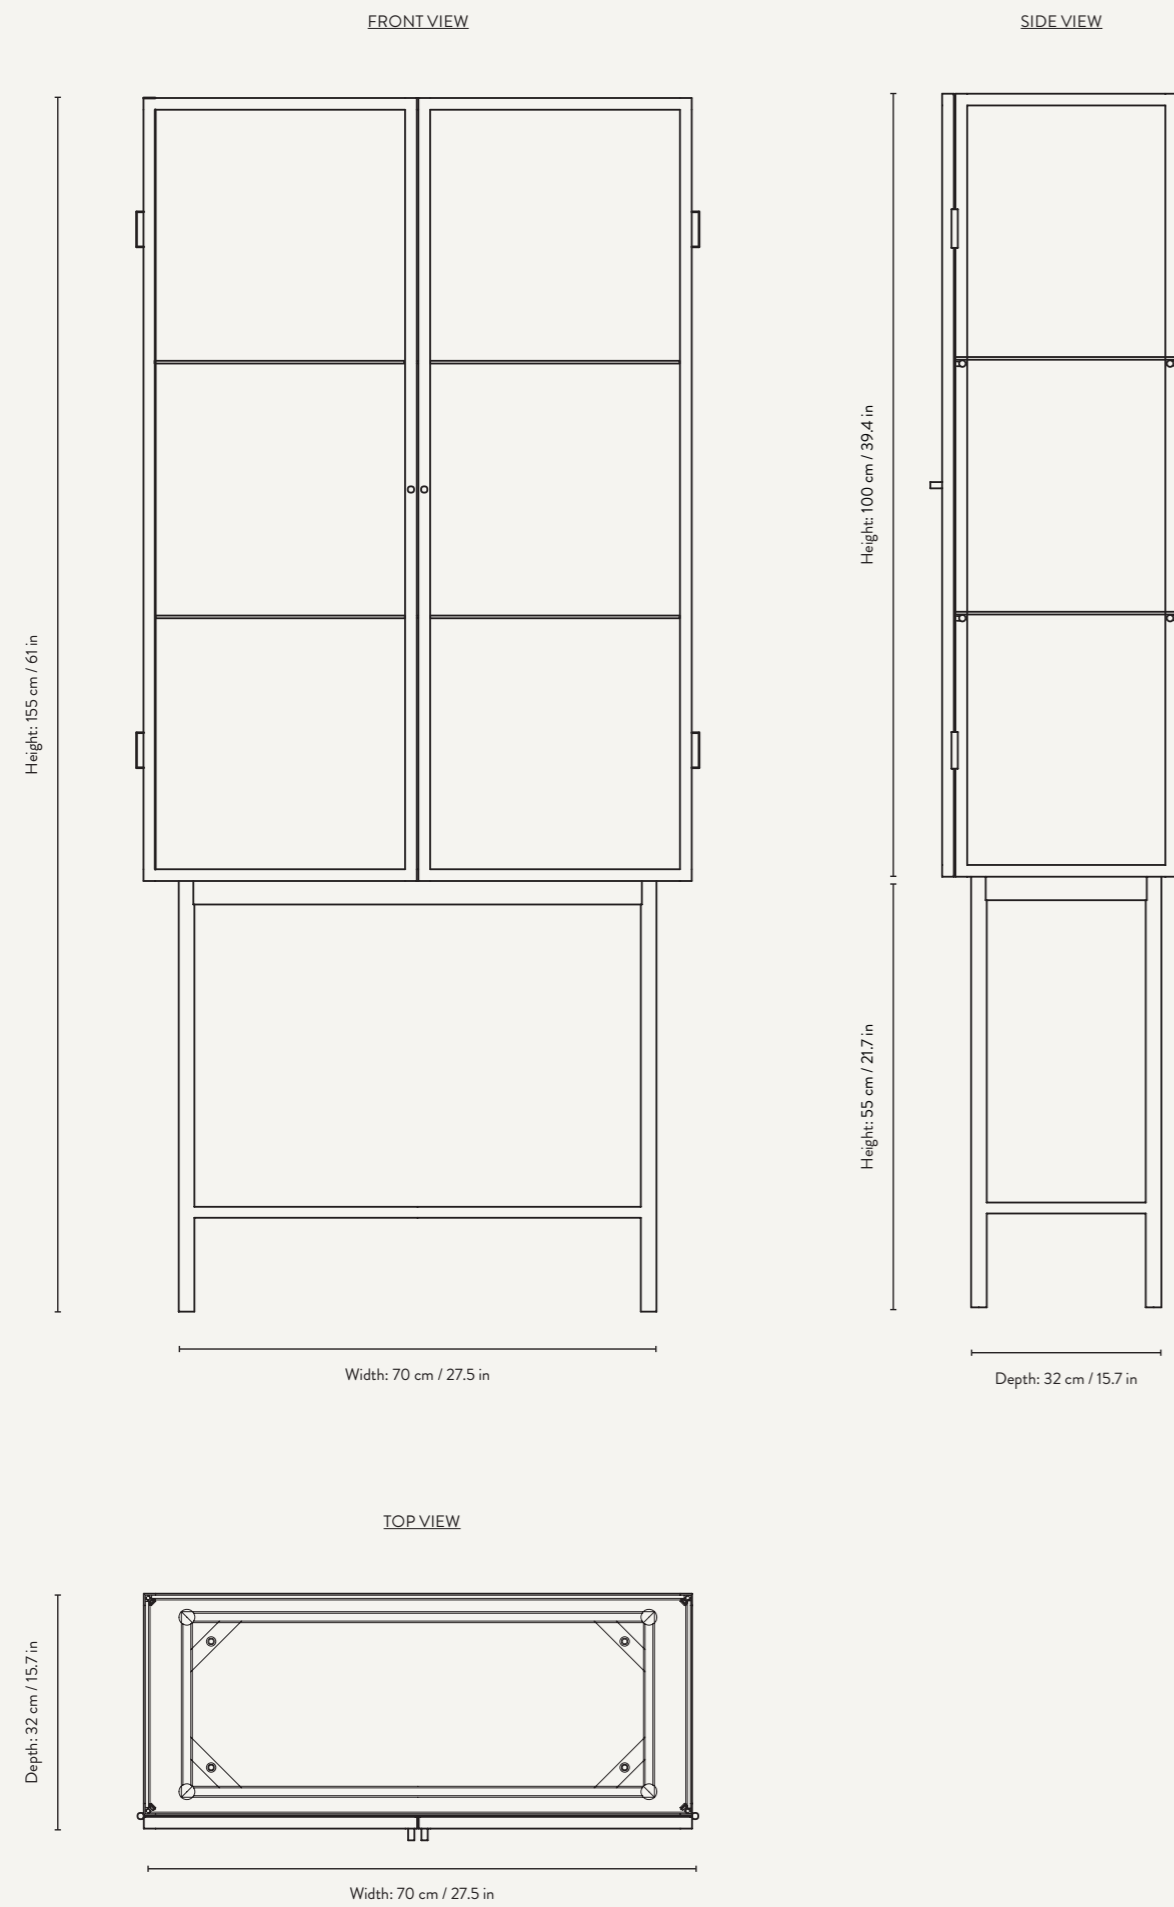

Haze VITRINE

Opposites attract on this freestanding cabinet, crafted from sleek powder coated metal and textural wired or reeded glass. The glass doors close seamlessly and quietly thanks to magnets, and open to reveal two powder coated metal shelves. Use in the bathroom to stylishly store beauty essentials or as a modern focal point in your dining room to store dinnerware and more.

PRODUCT DETAILS

Product type: Vitrine for indoor use. For contract sales and contract use please contact us for further information

Item no: Wired glass / Black: 3252
Reeded glass / Cashmere: 100569693
Reeded glass / Poppy Red: 1104263245
Reeded glass / Black: 1104263106

Origin: Europe

Dimensions: Height: 155 cm / 61 in
Width: 70 cm / 27.5 in
Depth: 32 cm / 15.7 in

Weight: 55 kg (Wired glass) / 44 kg (Reeded glass)

Design: In collaboration with Says Who

Info: Two metal shelves included. Registered design

Construction: Black: Wired glass and powder coated metal
Cashmere: Reeded glass and powder coated metal
Poppy Red: Reeded glass and powder coated metal

Assembly: Top and bottom part to be assembled. Manual included

Safety: This is a freestanding vitrine, but by using the included safety wall mounting the vitrine can be firmly installed into the wall

Care instructions: Clean with a damp cloth tightly wrung out in clean water. Then polish with a soft, dry cloth