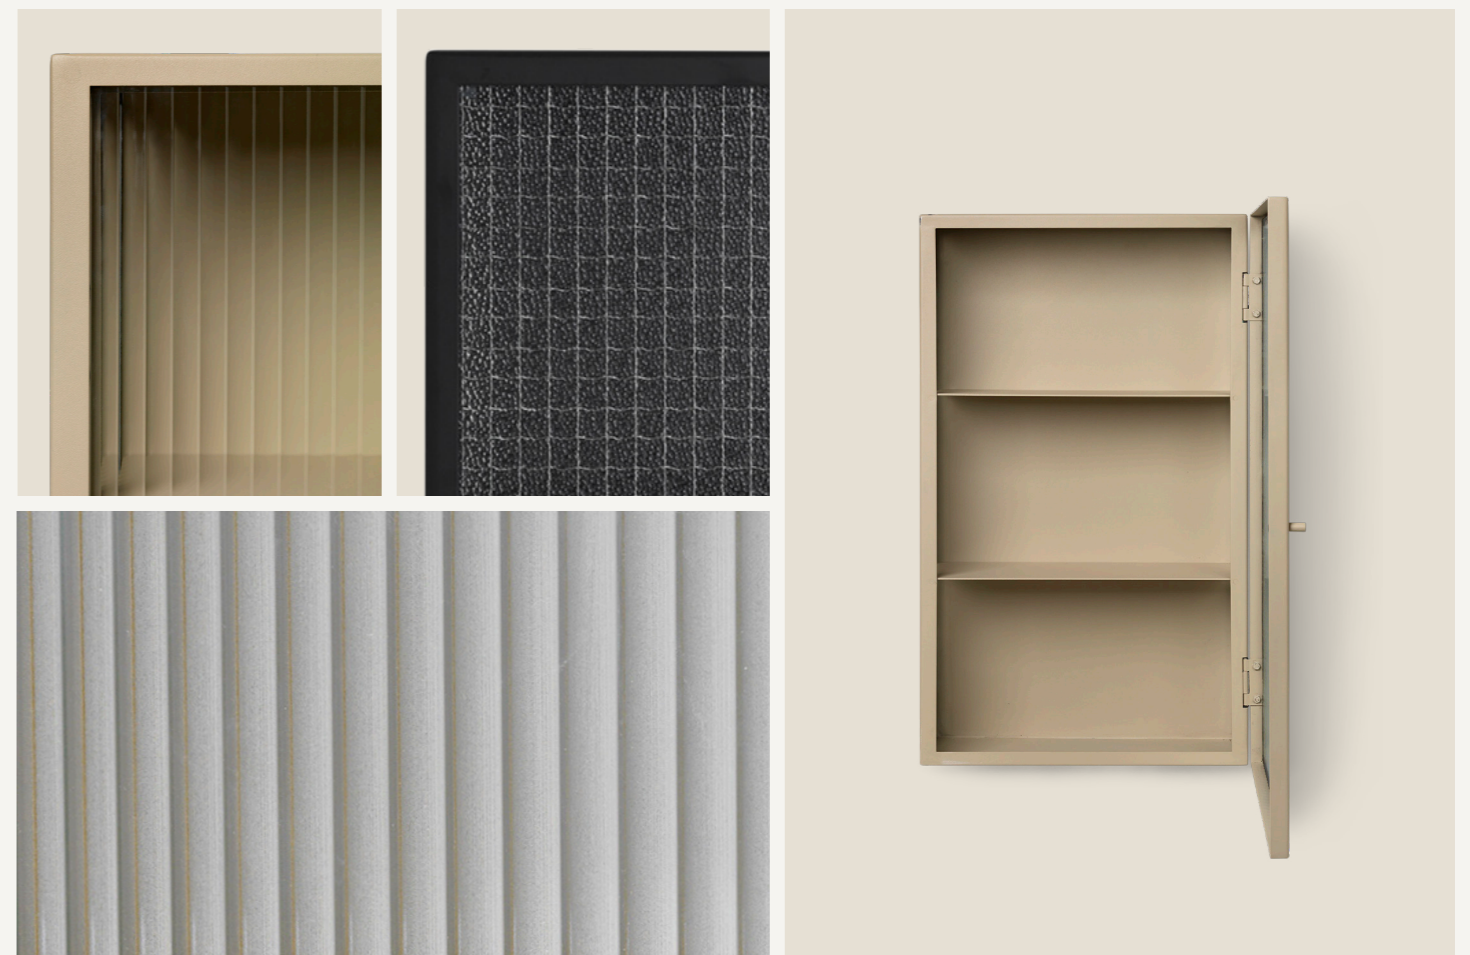

Haze WALL CABINET

PRODUCT DETAILS

Product type: Wall cabinet for indoor use. For contract sales and contract use please contact us for further information

Item no: Wired glass / Black: 1104263173
Reeded glass / Cashmere: 100750693
Reeded glass / Black: 3251

Origin: China

Dimensions: Height: 60 cm / 23.6 in
Width: 35 cm / 13.7 in
Depth: 15 cm / 5.9 in

Weight: 11.5 kg

Profiling the same industrial aesthetic as our standalone Haze Vitrine, the Haze Wall Cabinet is, as its name suggests, a practical wall-mounted cabinet for storing smaller items. Crafted in powder-coated steel, it's the ideal solution for storing glasses in the kitchen or beauty essentials in the bathroom. It also works equally well in a hallway filled with everyday objects such as keys and sunglasses.

Design: In collaboration with Says Who

Info: Two metal shelves included. It can be hung in either of both directions so the door can open in either of both ways. Brackets and screws for wall mounting included
Registered design

Construction: Black: Wired or reeded glass and powder coated metal
Cashmere: Reeded glass and powder coated metal

Assembly: Delivered assembled

Care instructions: Clean with a damp cloth tightly wrung out in clean water. Then polish with a soft, dry cloth