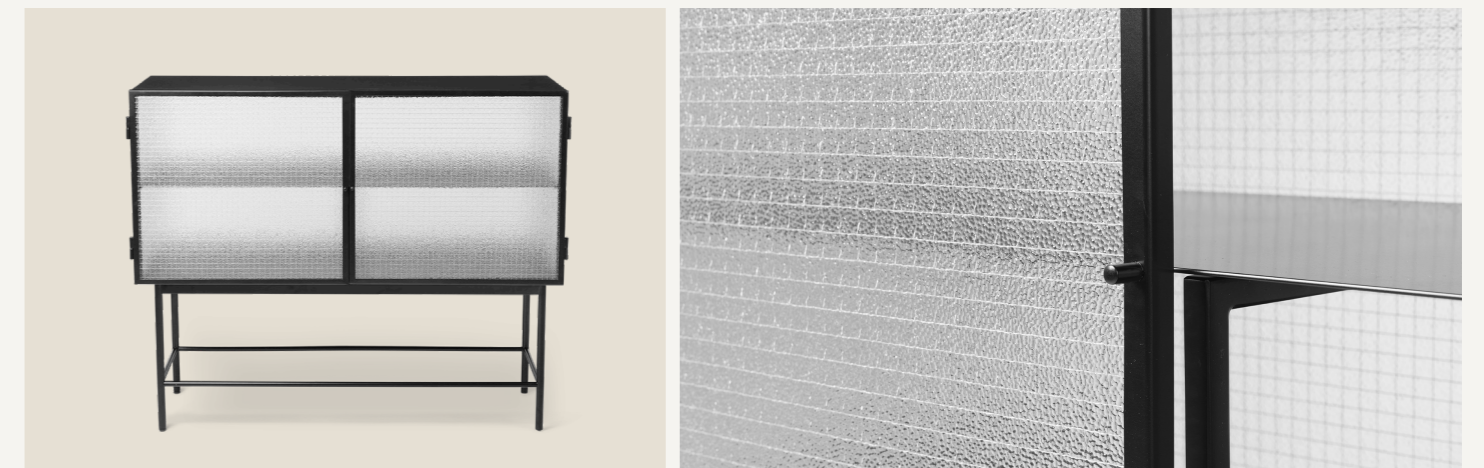

Haze SIDE BOARD

Perfect for concealing clutter in a busy hallway or as an elegant storage solution for a home office, bathroom or dining room, the sleek metal frame of our Haze Sideboard is coated with an elegant cashmere or a black. Reeded or wired glass walls and doors continue the sophisticated expression, blurring the cupboard's contents from prying eyes.

PRODUCT DETAILS

Product type: Sideboard for indoor use. For contract sales and contract use please contact us for further information

Item no: Wired glass / Black: 110058101
Reeded glass / Black: 1104263107
Reeded glass / Cashmere: 110059693

Origin: Europe

Dimensions: Height: 90 cm / 35.4 in
Width: 110 cm / 43.3 in
Depth: 40 cm / 15.7 in

Weight: 50 kg
With reeded glass: 48 kg
With wired glass: 54 kg

Design: In collaboration with Says Who

Info: One metal shelf included. Registered design

Construction: Black: Wired or reeded glass and powder coated metal
Cashmere: Reeded glass and powder coated metal

Assembly: Top and bottom part to be assembled. Manual included

Safety: This is a freestanding sideboard, but by using the included safety wall mounting the sideboard can be firmly installed into the wall

Care instructions: Clean with a damp cloth tightly wrung out in clean water. Then polish with a soft, dry cloth

TOP VIEW