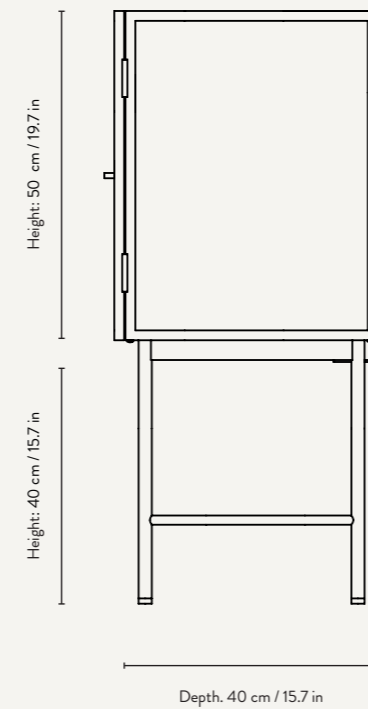

Haze SIDE BOARD

Perfect for concealing clutter in a busy hallway or as an elegant storage solution for a home office, bathroom or dining room, the sleek metal frame of our Haze Sideboard is coated with an elegant cashmere or a black. Reeded or wired glass walls and doors continue the sophisticated expression, blurring the cupboard's contents from prying eyes.

PRODUCT DETAILS

Product type: Sideboard for indoor use. For contract sales and contract use please contact us for further information

Item no: Wired glass / Black: 110058101
Reeded glass / Black: 1104263107
Reeded glass / Cashmere: 110059693

Origin: Europe

Dimensions: Height: 90 cm / 35.4 in
Width: 110 cm / 43.3 in
Depth: 40 cm / 15.7 in

Weight: 50 kg
With reeded glass: 48 kg
With wired glass: 54 kg

Design: In collaboration with Says Who

Info: One metal shelf included. Registered design

Construction: Black: Wired or reeded glass and powder coated metal
Cashmere: Reeded glass and powder coated metal

Assembly: Top and bottom part to be assembled. Manual included

Safety: This is a freestanding sideboard, but by using the included safety wall mounting the sideboard can be firmly installed into the wall

Care instructions: Clean with a damp cloth tightly wrung out in clean water. Then polish with a soft, dry cloth

SIDE VIEW