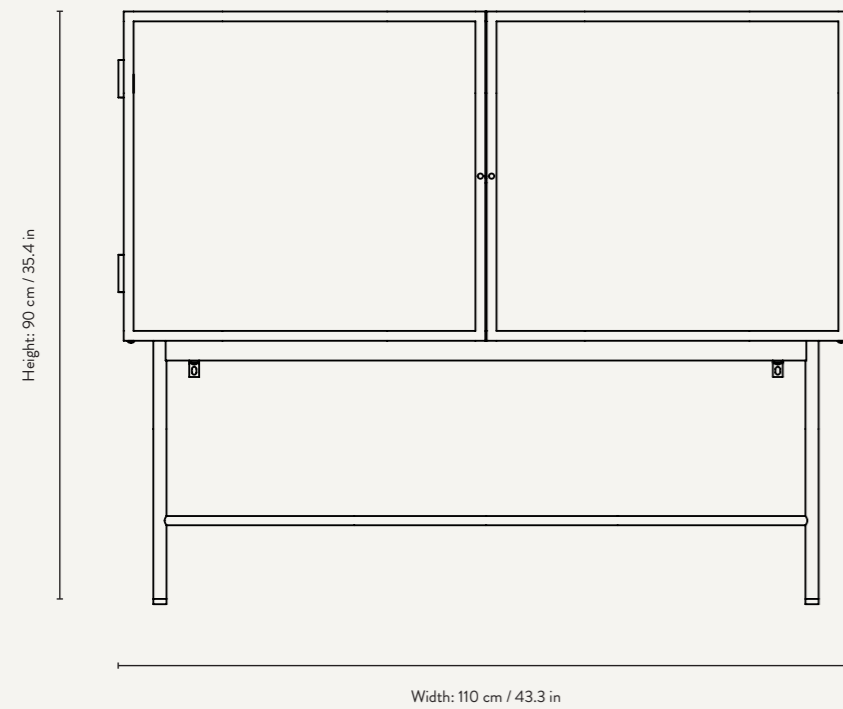

Haze SIDE BOARD

Perfect for concealing clutter in a busy hallway or as an elegant storage solution for a home office, bathroom or dining room, the sleek metal frame of our Haze Sideboard is coated with an elegant cashmere or a black. Reeded or wired glass walls and doors continue the sophisticated expression, blurring the cupboard's contents from prying eyes.

PRODUCT DETAILS

Product type: Sideboard for indoor use. For contract sales and contract use please contact us for further information

Item no: Wired glass / Black: 110058101
Reeded glass / Black: 1104263107
Reeded glass / Cashmere: 110059693

Origin: Europe

Dimensions: Height: 90 cm / 35.4 in
Width: 110 cm / 43.3 in
Depth: 40 cm / 15.7 in

Weight: 50 kg
With reeded glass: 48 kg
With wired glass: 54 kg

Design: In collaboration with Says Who

Info: One metal shelf included. Registered design

Construction: Black: Wired or reeded glass and powder coated metal
Cashmere: Reeded glass and powder coated metal

Assembly: Top and bottom part to be assembled. Manual included

Safety: This is a freestanding sideboard, but by using the included safety wall mounting the sideboard can be firmly installed into the wall

Care instructions: Clean with a damp cloth tightly wrung out in clean water. Then polish with a soft, dry cloth

FRONT VIEW