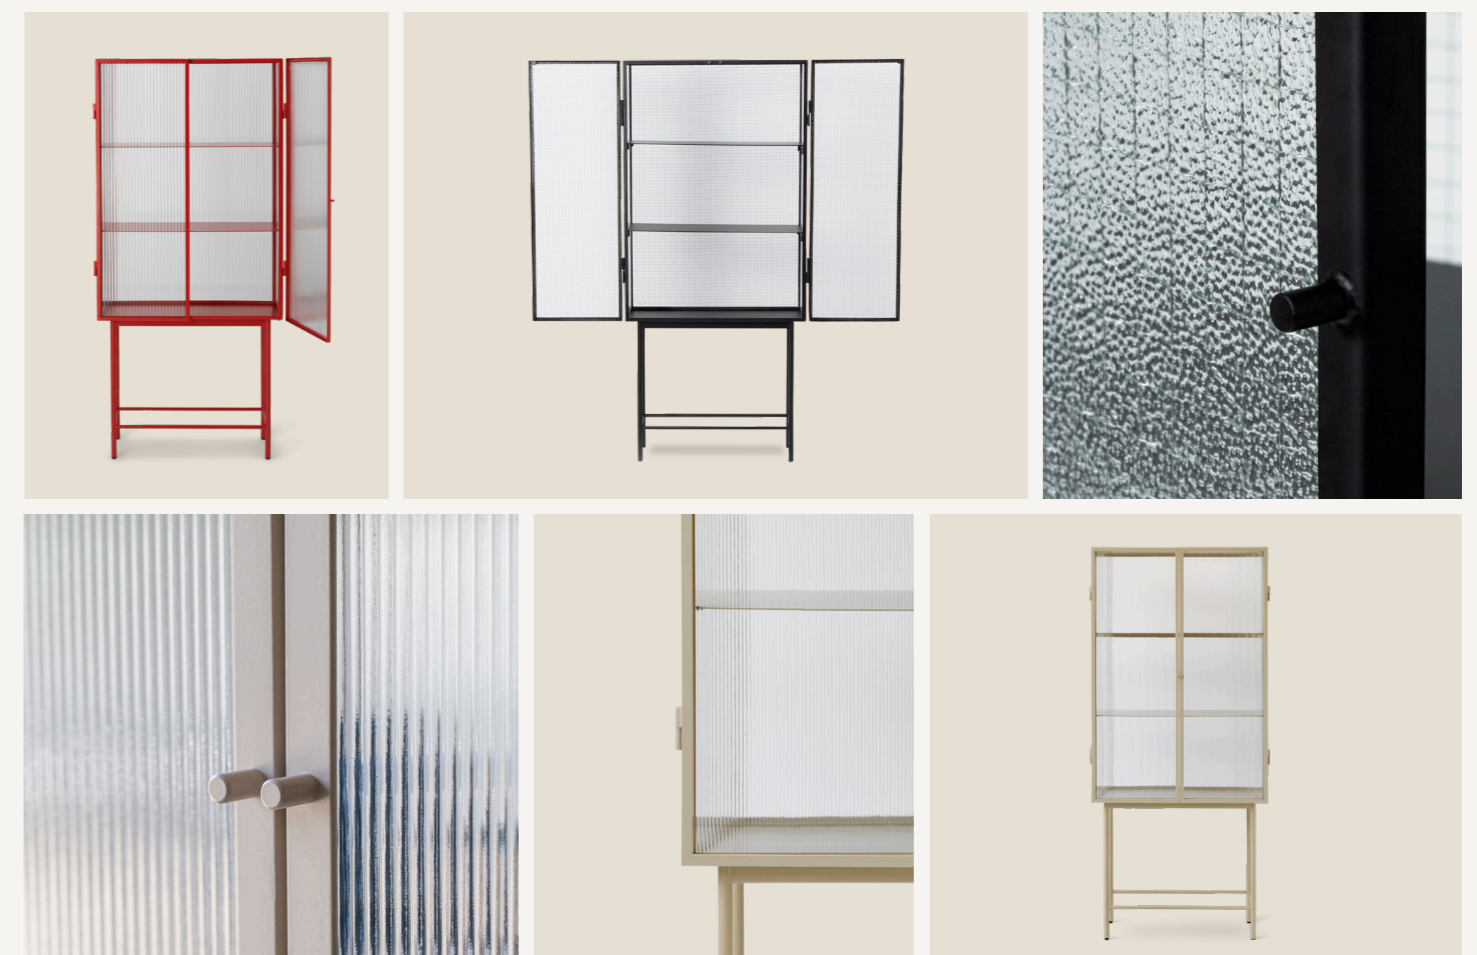

Origin: Europe

Dimensions: Height: 185 cm / 72.8 in
Width: 80 cm / 31.5 in
Depth: 30 cm / 11.8 in

Weight: 22 kg

Merging industrial and modern design aesthetics, the Haze Bookcase features a sleek, powder-coated metal frame with reeded glass shelves. Use it to display your favourite books and curio, as open storage for dinnerware and crockery or to stylishly store beauty essentials in the bathroom.

Care instructions: Clean with a damp cloth tightly wrung out in clean water. Then polish with a soft, dry cloth

Haze VITRINE

Opposites attract on this freestanding cabinet, crafted from sleek powder coated metal and textural wired or reeded glass. The glass doors close seamlessly and quietly thanks to magnets, and open to reveal two powder coated metal shelves. Use in the bathroom to stylishly store beauty essentials or as a modern focal point in your dining room to store dinnerware and more.

Origin: Europe

Dimensions: Height: 155 cm / 61 in
 Width: 70 cm / 27.5 in
 Depth: 32 cm / 15.7 in

Weight: 55 kg (Wired glass) / 44 kg (Reeded glass)

Design: In collaboration with Says Who

Info: Two metal shelves included. Registered design

Haze SIDE BOARD

Perfect for concealing clutter in a busy hallway or as an elegant storage solution for a home office, bathroom or dining room, the sleek metal frame of our Haze Sideboard is coated with an elegant cashmere or a black. Reeded or wired glass walls and doors continue the sophisticated expression, blurring the cupboard's contents from prying eyes.