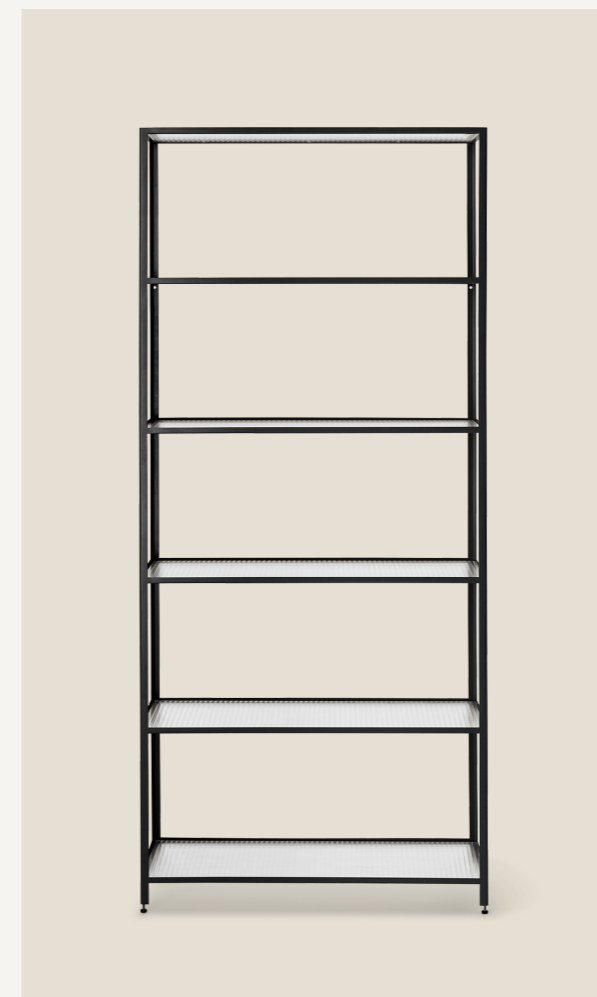

Origin: Europe

Dimensions: Height: 185 cm / 72.8 in
Width: 80 cm / 31.5 in
Depth: 30 cm / 11.8 in

Weight: 22 kg

Merging industrial and modern design aesthetics, the Haze Bookcase features a sleek, powder-coated metal frame with reeded glass shelves. Use it to display your favourite books and curio, as open storage for dinnerware and crockery or to stylishly store beauty essentials in the bathroom.

Design: In collaboration with Says Who

Info: Registered design

Construction: Reeded glass and powder coated metal

Assembly: Glass part to be assembled

Safety: This is a freestanding bookcase, but by using the included safety wall mounting the bookcase can be firmly installed into the wall

Care instructions: Clean with a damp cloth tightly wrung out in clean water. Then polish with a soft, dry cloth

Haze VITRINE

Opposites attract on this freestanding cabinet, crafted from sleek powder coated metal and textural wired or reeded glass. The glass doors close seamlessly and quietly thanks to magnets, and open to reveal two powder coated metal shelves. Use in the bathroom to stylishly store beauty essentials or as a modern focal point in your dining room to store dinnerware and more.

Origin: Europe

Dimensions: Height: 155 cm / 61 in
 Width: 70 cm / 27.5 in
 Depth: 32 cm / 15.7 in

Weight: 55 kg (Wired glass) / 44 kg (Reeded glass)

Design: In collaboration with Says Who

Info: Two metal shelves included. Registered design