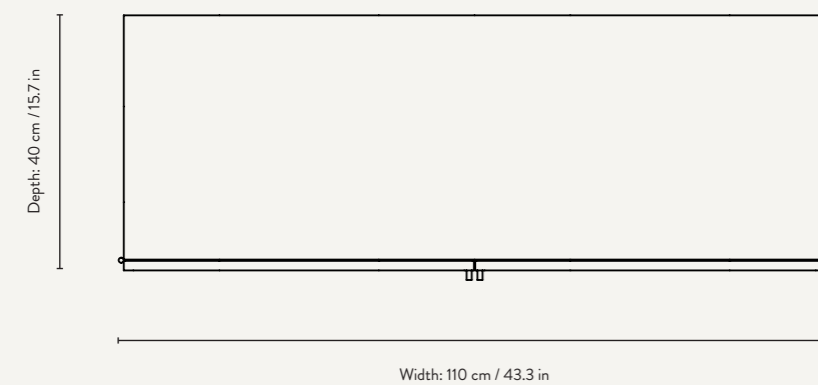

Haze SIDE BOARD

Perfect for concealing clutter in a busy hallway or as an elegant storage solution for a home office, bathroom or dining room, the sleek metal frame of our Haze Sideboard is coated with an elegant cashmere or a black. Reeded or wired glass walls and doors continue the sophisticated expression, blurring the cupboard's contents from prying eyes.

PRODUCT DETAILS

Product type: Sideboard for indoor use. For contract sales and contract use please contact us for further information

Item no: Wired glass / Black: 110058101
Reeded glass / Black: 1104263107
Reeded glass / Cashmere: 110059693

Origin: Europe

Dimensions: Height: 90 cm / 35.4 in
Width: 110 cm / 43.3 in
Depth: 40 cm / 15.7 in

Weight: 50 kg
With reeded glass: 48 kg
With wired glass: 54 kg

Design: In collaboration with Says Who

Info: One metal shelf included. Registered design

Construction: Black: Wired or reeded glass and powder coated metal
Cashmere: Reeded glass and powder coated metal

Assembly: Top and bottom part to be assembled. Manual included

Safety: This is a freestanding sideboard, but by using the included safety wall mounting the sideboard can be firmly installed into the wall

Care instructions: Clean with a damp cloth tightly wrung out in clean water. Then polish with a soft, dry cloth

TOP VIEW