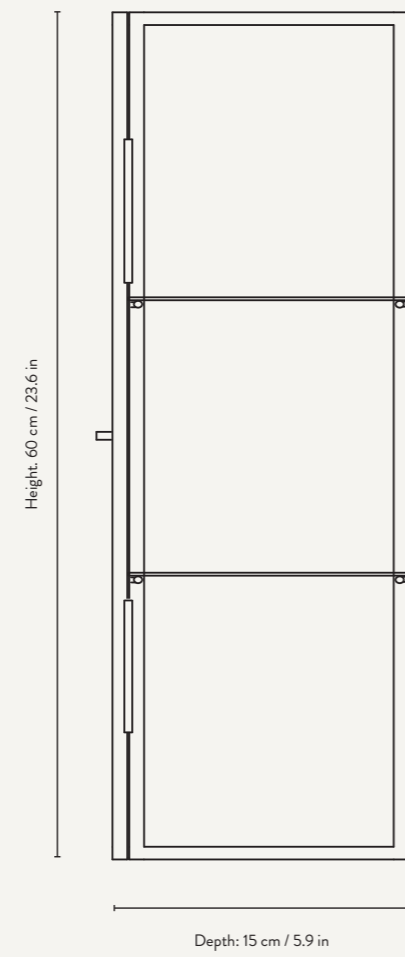

SIDE VIEW

Haze WALL CABINET

PRODUCT DETAILS

Product type: Wall cabinet for indoor use. For contract sales and contract use please contact us for further information

Item no: Wired glass / Black: 1104263173
Reeded glass / Cashmere: 100750693
Reeded glass / Black: 3251

Origin: China

Dimensions: Height: 60 cm / 23.6 in
Width: 35 cm / 13.7 in
Depth: 15 cm / 5.9 in

Weight: 11.5 kg

Profiling the same industrial aesthetic as our standalone Haze Vitrine, the Haze Wall Cabinet is, as its name suggests, a practical wall-mounted cabinet for storing smaller items. Crafted in powder-coated steel, it's the ideal solution for storing glasses in the kitchen or beauty essentials in the bathroom. It also works equally well in a hallway filled with everyday objects such as keys and sunglasses.

Design: In collaboration with Says Who

Info: Two metal shelves included. It can be hung in either of both directions so the door can open in either of both ways. Brackets and screws for wall mounting included
Registered design

Construction: Black: Wired or reeded glass and powder coated metal
Cashmere: Reeded glass and powder coated metal

Assembly: Delivered assembled

Care instructions: Clean with a damp cloth tightly wrung out in clean water. Then polish with a soft, dry cloth