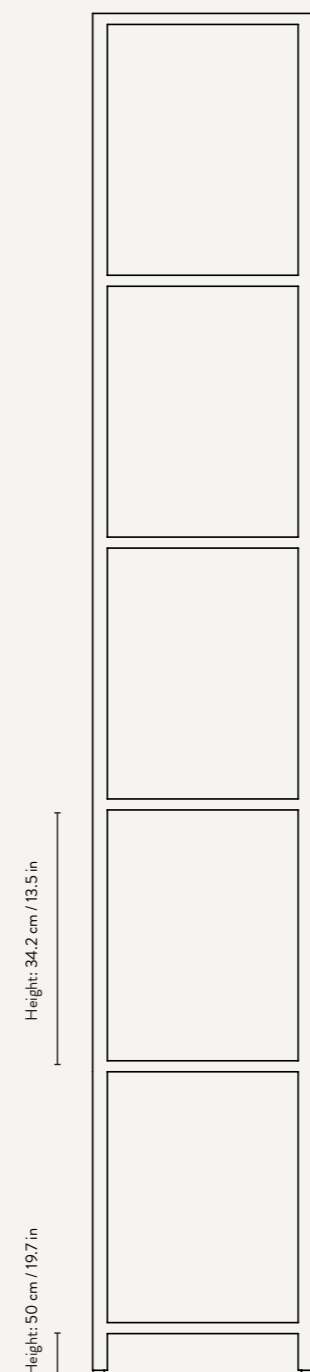

HAZE COLLECTION

PRODUCT INFO

ferm
L I V I N G

FRONT VIEW

Width: 80 cm / 31.5 in

SIDE VIEW

Depth: 30 cm / 11.8 in

TOP VIEW

Origin: Europe

Dimensions: Height: 185 cm / 72.8 in
Width: 80 cm / 31.5 in
Depth: 30 cm / 11.8 in

Weight: 22 kg

Merging industrial and modern design aesthetics, the Haze Bookcase features a sleek, powder-coated metal frame with reeded glass shelves. Use it to display your favourite books and curio, as open storage for dinnerware and crockery or to stylishly store beauty essentials in the bathroom.

Origin: Europe

Dimensions: Height: 155 cm / 61 in
 Width: 70 cm / 27.5 in
 Depth: 32 cm / 15.7 in

Weight: 55 kg (Wired glass) / 44 kg (Reeded glass)

Design: In collaboration with Says Who

Info: Two metal shelves included. Registered design