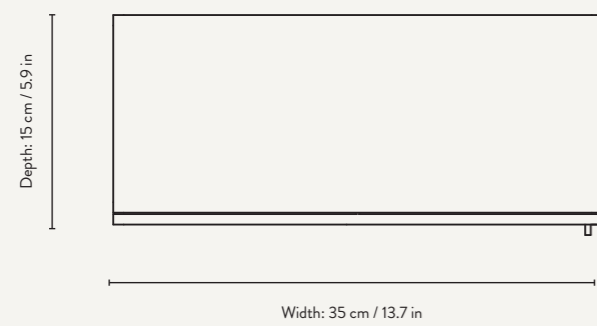

TOP VIEW

Haze WALL CABINET

PRODUCT DETAILS

Product type: Wall cabinet for indoor use. For contract sales and contract use please contact us for further information

Item no: Wired glass / Black: 1104263173
Reeded glass / Cashmere: 100750693
Reeded glass / Black: 3251

Origin: China

Dimensions: Height: 60 cm / 23.6 in
Width: 35 cm / 13.7 in
Depth: 15 cm / 5.9 in

Weight: 11.5 kg

Profiling the same industrial aesthetic as our standalone Haze Vitrine, the Haze Wall Cabinet is, as its name suggests, a practical wall-mounted cabinet for storing smaller items. Crafted in powder-coated steel, it's the ideal solution for storing glasses in the kitchen or beauty essentials in the bathroom. It also works equally well in a hallway filled with everyday objects such as keys and sunglasses.

Design: In collaboration with Says Who

Info: Two metal shelves included. It can be hung in either of both directions so the door can open in either of both ways. Brackets and screws for wall mounting included
Registered design

Construction: Black: Wired or reeded glass and powder coated metal
Cashmere: Reeded glass and powder coated metal

Assembly: Delivered assembled

Care instructions: Clean with a damp cloth tightly wrung out in clean water. Then polish with a soft, dry cloth