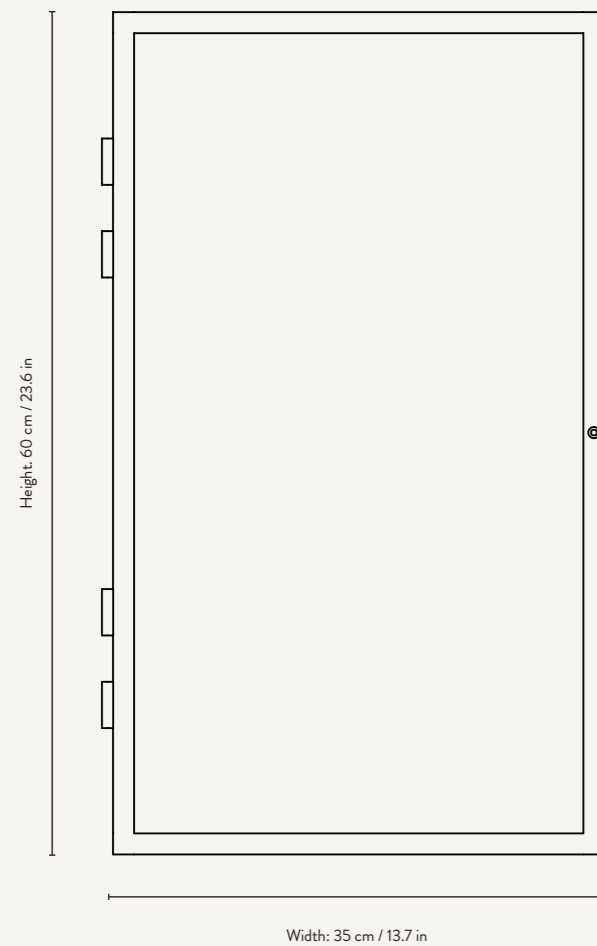

FRONT VIEW

Haze WALL CABINET

PRODUCT DETAILS

Product type: Wall cabinet for indoor use. For contract sales and contract use please contact us for further information

Item no: Wired glass / Black: 1104263173
Reeded glass / Cashmere: 100750693
Reeded glass / Black: 3251

Origin: China

Dimensions: Height: 60 cm / 23.6 in
Width: 35 cm / 13.7 in
Depth: 15 cm / 5.9 in

Weight: 11.5 kg

Profiling the same industrial aesthetic as our standalone Haze Vitrine, the Haze Wall Cabinet is, as its name suggests, a practical wall-mounted cabinet for storing smaller items. Crafted in powder-coated steel, it's the ideal solution for storing glasses in the kitchen or beauty essentials in the bathroom. It also works equally well in a hallway filled with everyday objects such as keys and sunglasses.

Design: In collaboration with Says Who

Info: Two metal shelves included. It can be hung in either of both directions so the door can open in either of both ways. Brackets and screws for wall mounting included
Registered design

Construction: Black: Wired or reeded glass and powder coated metal
Cashmere: Reeded glass and powder coated metal

Assembly: Delivered assembled

Care instructions: Clean with a damp cloth tightly wrung out in clean water. Then polish with a soft, dry cloth