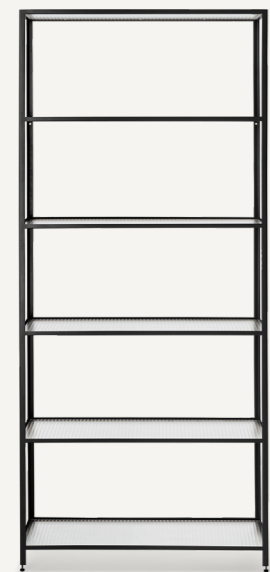

3251
Black

1104263173
Black

100750693
Cashmere

1104263107
Black

10059693
Cashmere

110058101
Black

HAZE WALL CABINET - WIRED GLASS

Size:	H: 60 x W: 35 x D: 15 cm H: 23.6 x W: 13.8 x D: 5.9 in	Recommended retail price	
Material:	Wired glass and powder coated iron	DKK	2.499
Care:	Wipe with a damp cloth	SEK	3.569
Info:	Two metal shelves included. It can be hung in either of both ways. Registered design	NOK	3.569
Design:	Collaboration with Says Who	EUR	339
Net. weight:	11.5 kg	GBP	335
Packsizes:	1	USD	469

HAZE WALL CABINET - REEDED GLASS

Size:	H: 60 x W: 35 x D: 15 cm H: 23.6 x W: 13.8 x D: 5.9 in	Recommended retail price	
Material:	Reeded glass and powder coated iron	DKK	2.499
Care:	Wipe with a damp cloth	SEK	3.569
Info:	Two metal shelves included. It can be hung in either of both ways. Registered design	NOK	3.569
Design:	Collaboration with Says Who	EUR	339
Net. weight:	11.5 kg	GBP	335
Packsizes:	1	USD	469

HAZE SIDEBOARD - REEDED GLASS

Size:	H: 90 x W: 110 x D: 40 cm H: 35.4 x W: 43.3 x D: 15.7 in	Recommended retail price	
Material:	Reeded glass and powder coated steel	DKK	11.999
Care:	Wipe with a damp cloth	SEK	17.139
Info:	One metal shelf included. Registered design	NOK	17.139
Design:	Collaboration with Says Who	EUR	1.629
Net. weight:	48 kg	GBP	1.609
Packsizes:	1	USD	2.255

HAZE SIDEBOARD - WIRED GLASS

Size:	H: 90 x W: 110 x D: 40 cm H: 35.4 x W: 43.3 x D: 15.7 in	Recommended retail price	
Material:	Wired glass and powder coated steel	DKK	11.999
Care:	Wipe with a damp cloth	SEK	17.139
Info:	One metal shelf included. Registered design	NOK	17.139
Design:	Collaboration with Says Who	EUR	1.629
Net. weight:	54 kg	GBP	1.609
Packsizes:	1	USD	2.255