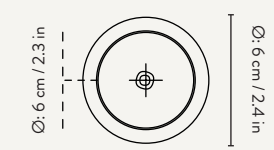

### COLLECT - PENDANT - LOW

Size:	Ø: 6 x H: 10.2 cm Ø: 2.4 x H: 4 in	Recommended retail price	
Material:	Powder coated iron. Brass plated iron. Black brass plated iron. 3 metre fabric cord and canopy in the same colour. All pendants: Brass ring included. Black Brass pendant: Brass ring and black brass ring included	DKK SEK NOK EUR GBP USD	599 855 855 79 75 115
Care:	Wipe with a damp cloth		
Info:	Voltage: 220-240V - 50Hz. Light source: E27 max 25 W CFL / 4W LED. Bulb not included. Certifications: CE, IP20, Class I. Only approved for EU/NO/CH/UK. Separate version for US. Registered design		
Net. weight:	0.5 kg		
Packsize:	2		

### COLLECT PENDANT - HIGH

Size:	Ø: 6 x H: 17 cm Ø: 2.4 x H: 6.7 in	Recommended retail price	
Material:	Powder coated iron. Brass plated iron. Black brass plated iron. 3 metre fabric cord and canopy in the same colour. All pendants: Brass ring included. Black Brass pendant: Brass ring and black brass ring included	DKK SEK NOK EUR GBP USD	699 999 999 95 89 129
Care:	Wipe with a damp cloth		
Info:	Voltage: 220-240V - 50Hz. Light source: E27 max 25 W CFL / 4W LED. Bulb not included. Certifications: CE, IP20, Class I. Only approved for EU/NO/CH/UK. Separate version for US. Registered design		
Net. weight:	0.6 kg		
Packsize:	2		