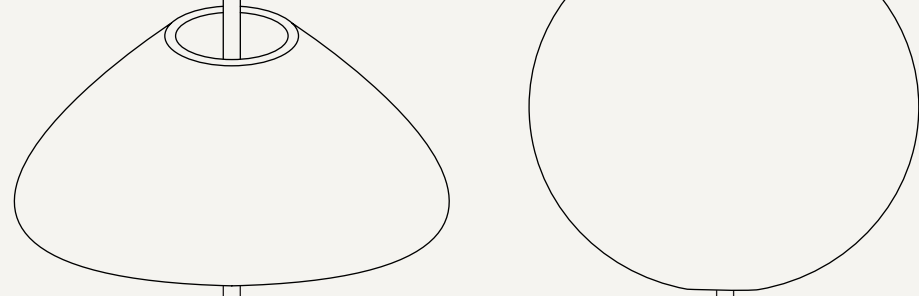

BRASS RING

SHADE