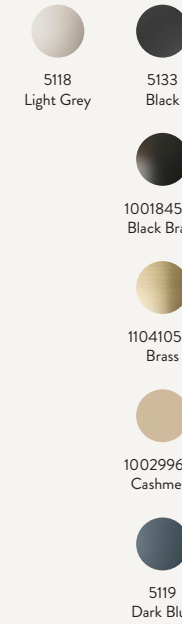

COLLECT - CONE SHADE

Size:	Ø: 25 x H: 12 cm Ø: 9.8 x H: 4.7 in	Recommended retail price	
Material:	Powder coated iron. Black brass plated iron. White inside lampshade	Black, Cashmere, Dark Blue & Light Grey / Black Brass & Brass	
Care:	Wipe with a damp cloth	DKK	799 / 899
Info:	Registered design	SEK	1,139 / 1,285
Net. weight:	0.4 kg	NOK	1,139 / 1,285
Packsize:	2	EUR	105 / 119
		GBP	99 / 115
		USD	149 / 169

Fits Collect Pendants

COLLECT RING

Size:	Ø: 5.5 x H: 0.5 cm Ø: 2.2 x H: 0.2 in	Recommended retail price	
Material:	Black brass plated iron Chrome plated iron	DKK	49
Care:	Wipe with a dry cloth	SEK	69
Info:	Add-on to Collect Lighting	NOK	69
Net. weight:	0.1 kg	EUR	5
Packsize:	12	GBP	5
		USD	9