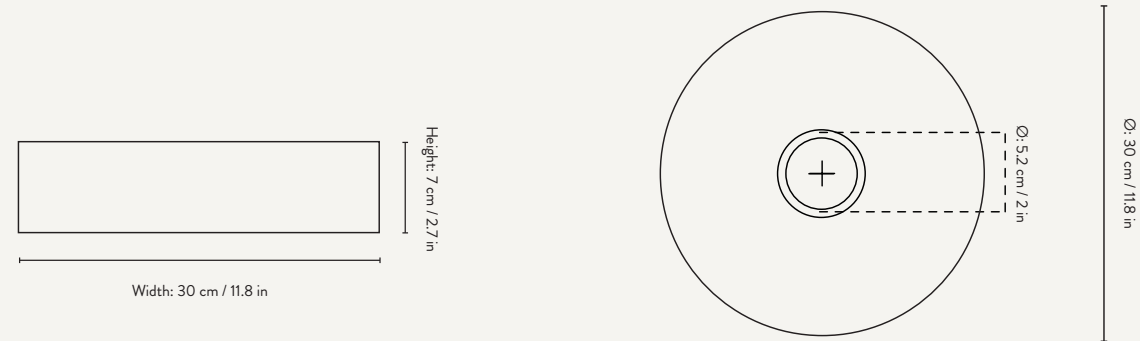

RECORD SHADE