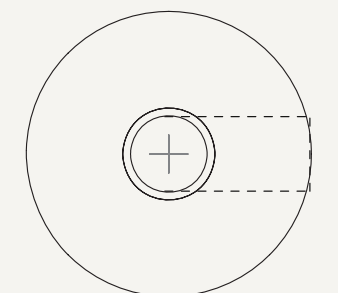

### OPAL SHADE - TALL

Size: Ø: 18.6 x H: 34.2 cm  
Ø: 7.3 x H: 13.5 in  
Material: Opal glass  
Care: Wipe with a dry cloth  
Net. weight: 1.2 kg  
Packsize: 2

Recommended retail price  
White / Southern Moss

DKK	899 / 999
SEK	1.285 / 1.425
NOK	1.285 / 1.425
EUR	119 / 135
GBP	115 / 129
USD	169 / 189

Height: 34.2 cm / 13.5 in

Width: 10 cm / 3.9 in

Width: 18.6 cm / 7.3 in

Width: 4.7 cm / 1.9 in