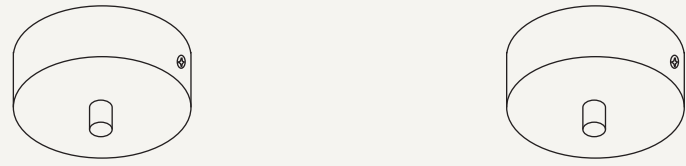

EASY TO COLLECT

CANOPY