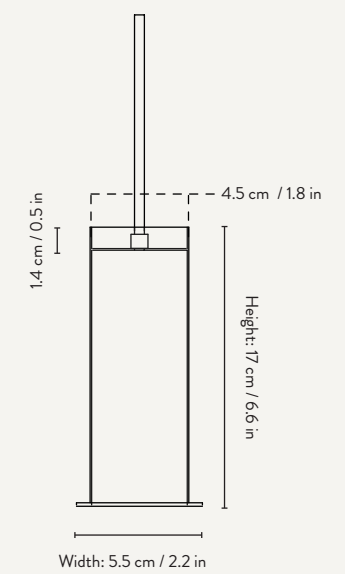

### COLLECT - PENDANT - LOW

Size:	Ø: 6 x H: 10.2 cm Ø: 2.4 x H: 4 in	Recommended retail price	
Material:	Powder coated iron. Brass plated iron. Black brass plated iron. 3 metre fabric cord and canopy in the same colour. All pendants: Brass ring included. Black Brass pendant: Brass ring and black brass ring included	DKK SEK NOK EUR GBP USD	599 855 855 79 75 115
Care:	Wipe with a damp cloth		
Info:	Voltage: 220-240V - 50Hz. Light source: E27 max 25 W CFL / 4W LED. Bulb not included. Certifications: CE, IP20, Class I. Only approved for EU/NO/CH/UK. Separate version for US. Registered design		
Net. weight:	0.5 kg		
Packsize:	2		

### COLLECT PENDANT - HIGH

Size:	Ø: 6 x H: 17 cm Ø: 2.4 x H: 6.7 in	Recommended retail price	
Material:	Powder coated iron. Brass plated iron. Black brass plated iron. 3 metre fabric cord and canopy in the same colour. All pendants: Brass ring included. Black Brass pendant: Brass ring and black brass ring included	DKK SEK NOK EUR GBP USD	699 999 999 95 89 129
Care:	Wipe with a damp cloth		
Info:	Voltage: 220-240V - 50Hz. Light source: E27 max 25 W CFL / 4W LED. Bulb not included. Certifications: CE, IP20, Class I. Only approved for EU/NO/CH/UK. Separate version for US. Registered design		
Net. weight:	0.6 kg		
Packsize:	2		

### OPAL SHADE - SPHERE

Size: Ø: 25 x H: 23.6 cm  
Ø: 9.8 x H: 9.3 in  
Material: Opal glass  
Care: Wipe with a dry cloth  
Net. weight: 0.9 kg  
Packsize: 2

Recommended retail price  
White / Southern Moss

### OPAL SHADE - TALL

Size: Ø: 18.6 x H: 34.2 cm  
Ø: 7.3 x H: 13.5 in  
Material: Opal glass  
Care: Wipe with a dry cloth  
Net. weight: 1.2 kg  
Packsize: 2

Recommended retail price  
White / Southern Moss