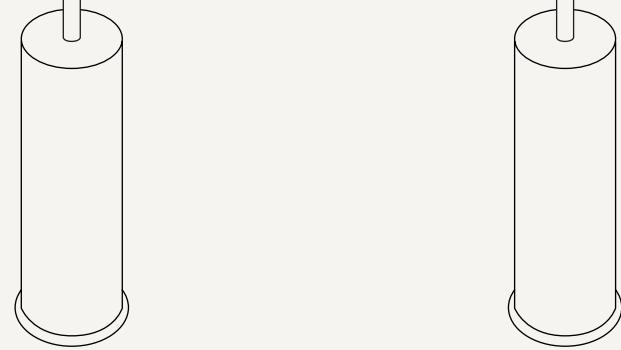

SOCKET PENDANT