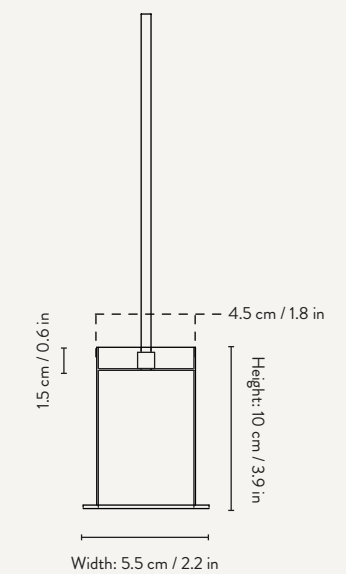

### COLLECT - PENDANT - LOW

Size:	Ø: 6 x H: 10.2 cm Ø: 2.4 x H: 4 in	Recommended retail price	
Material:	Powder coated iron. Brass plated iron. Black brass plated iron. 3 metre fabric cord and canopy in the same colour. All pendants: Brass ring included. Black Brass pendant: Brass ring and black brass ring included	DKK SEK NOK EUR GBP USD	599 855 855 79 75 115
Care:	Wipe with a damp cloth		
Info:	Voltage: 220-240V - 50Hz. Light source: E27 max 25 W CFL / 4W LED. Bulb not included. Certifications: CE, IP20, Class I. Only approved for EU/NO/CH/UK. Separate version for US. Registered design		
Net. weight:	0.5 kg		
Packsize:	2		

### COLLECT PENDANT - HIGH

Size:	Ø: 6 x H: 17 cm Ø: 2.4 x H: 6.7 in	Recommended retail price	
Material:	Powder coated iron. Brass plated iron. Black brass plated iron. 3 metre fabric cord and canopy in the same colour. All pendants: Brass ring included. Black Brass pendant: Brass ring and black brass ring included	DKK SEK NOK EUR GBP USD	699 999 999 95 89 129
Care:	Wipe with a damp cloth		
Info:	Voltage: 220-240V - 50Hz. Light source: E27 max 25 W CFL / 4W LED. Bulb not included. Certifications: CE, IP20, Class I. Only approved for EU/NO/CH/UK. Separate version for US. Registered design		
Net. weight:	0.6 kg		
Packsize:	2		

### OPAL SHADE - SPHERE

Size: Ø: 25 x H: 23.6 cm  
Ø: 9.8 x H: 9.3 in  
Material: Opal glass  
Care: Wipe with a dry cloth  
Net. weight: 0.9 kg  
Packsize: 2

Recommended retail price  
White / Southern Moss

### OPAL SHADE - TALL

Size: Ø: 18.6 x H: 34.2 cm  
Ø: 7.3 x H: 13.5 in  
Material: Opal glass  
Care: Wipe with a dry cloth  
Net. weight: 1.2 kg  
Packsize: 2

Recommended retail price  
White / Southern Moss