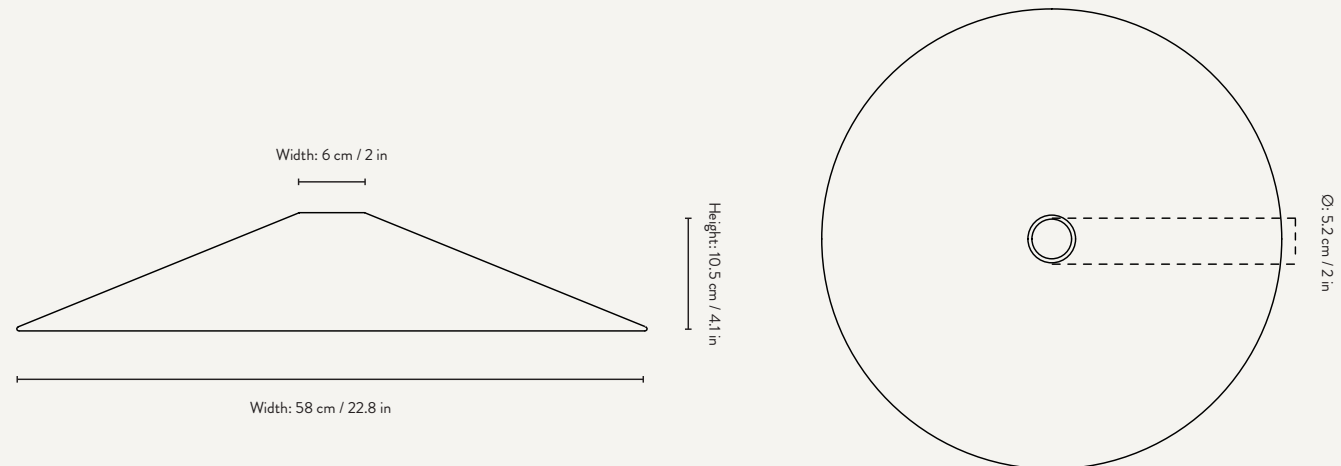

ANGLE SHADE