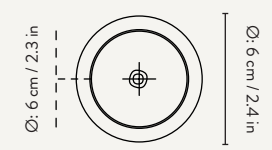

### COLLECT - PENDANT - LOW

Size:	Ø: 6 x H: 10.2 cm Ø: 2.4 x H: 4 in	Recommended retail price	
Material:	Powder coated iron. Brass plated iron. Black brass plated iron. 3 metre fabric cord and canopy in the same colour. All pendants: Brass ring included. Black Brass pendant: Brass ring and black brass ring included	DKK SEK NOK EUR GBP USD	599 855 855 79 75 115
Care:	Wipe with a damp cloth		
Info:	Voltage: 220-240V - 50Hz. Light source: E27 max 25 W CFL / 4W LED. Bulb not included. Certifications: CE, IP20, Class I. Only approved for EU/NO/CH/UK. Separate version for US. Registered design		
Net. weight:	0.5 kg		
Packsize:	2		

### COLLECT PENDANT - HIGH

Size:	Ø: 6 x H: 17 cm Ø: 2.4 x H: 6.7 in	Recommended retail price	
Material:	Powder coated iron. Brass plated iron. Black brass plated iron. 3 metre fabric cord and canopy in the same colour. All pendants: Brass ring included. Black Brass pendant: Brass ring and black brass ring included	DKK SEK NOK EUR GBP USD	699 999 999 95 89 129
Care:	Wipe with a damp cloth		
Info:	Voltage: 220-240V - 50Hz. Light source: E27 max 25 W CFL / 4W LED. Bulb not included. Certifications: CE, IP20, Class I. Only approved for EU/NO/CH/UK. Separate version for US. Registered design		
Net. weight:	0.6 kg		
Packsize:	2		