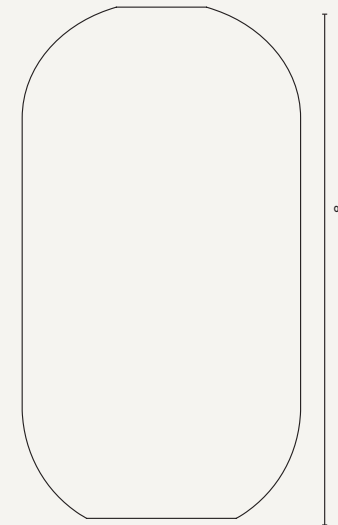

### OPAL SHADE - SPHERE

Size: Ø: 25 x H: 23.6 cm  
Ø: 9.8 x H: 9.3 in  
Material: Opal glass  
Care: Wipe with a dry cloth  
Net. weight: 0.9 kg  
Packsize: 2

Recommended retail price  
White / Southern Moss

DKK	699 / 899
SEK	999 / 1.285
NOK	999 / 1.285
EUR	95 / 119
GBP	89 / 115
USD	129 / 169

Width: 5.7 cm / 2.2 in

Height: 23.6 cm / 9.3 in

Width: 10 cm / 3.9 in

Width: 25 cm / 9.8 in

Width: 4.7 cm / 1.9 in

1101732835  
Southern Moss

### OPAL SHADE - TALL

Size: Ø: 18.6 x H: 34.2 cm  
Ø: 7.3 x H: 13.5 in  
Material: Opal glass  
Care: Wipe with a dry cloth  
Net. weight: 1.2 kg  
Packsize: 2

Recommended retail price  
White / Southern Moss

DKK	899 / 999
SEK	1.285 / 1.425
NOK	1.285 / 1.425
EUR	119 / 135
GBP	115 / 129
USD	169 / 189

Height: 34.2 cm / 13.5 in

Width: 10 cm / 3.9 in

Width: 18.6 cm / 7.3 in

Width: 4.7 cm / 1.9 in