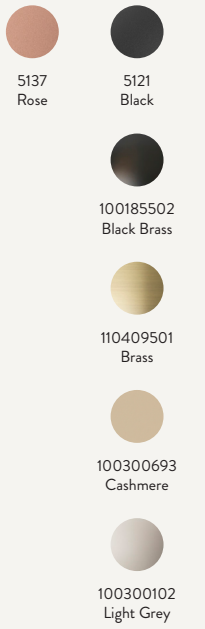

COLLECT - DISC SHADE

Size:	Ø: 12 x H: 7 cm Ø: 4.7 x H: 2.8 in	Recommended retail price	
Material:	Powder coated iron. Black brass plated iron. White inside lampshade	DKK	499
Care:	Wipe with a damp cloth	SEK	715
Info:	Registered design	NOK	715
Net. weight:	0.2 kg	EUR	65
Packsize:	2	GBP	65
		USD	95

Fits Collect Pendants

COLLECT - HOOP SHADE

Size:	Ø: 20 x H: 7 cm Ø: 7.9 x H: 2.8 in	Recommended retail price	
Material:	Powder coated iron. Black brass plated iron. White inside lampshade	Black, Cashmere, Light Grey & Rose / Black Brass & Brass	
Care:	Wipe with a damp cloth	DKK	599 / 699
Info:	Registered design	SEK	855 / 999
Net. weight:	0.3 kg	NOK	855 / 999
Packsize:	2	EUR	79 / 95
		GBP	75 / 89
		USD	115 / 129

Fits Collect Pendants