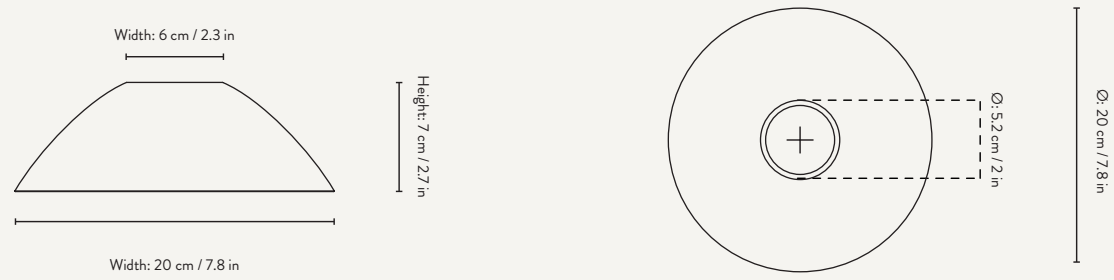

HOOP SHADE

CONE SHADE

DISC SHADE

Fits Collect Pendants

COLLECT - DISC SHADE

Size:	Ø: 12 x H: 7 cm Ø: 4.7 x H: 2.8 in	Recommended retail price	
Material:	Powder coated iron. Black brass plated iron. White inside lampshade	DKK	499
Care:	Wipe with a damp cloth	SEK	715
Info:	Registered design	NOK	715
Net. weight:	0.2 kg	EUR	65
Packsize:	2	GBP	65
		USD	95

Fits Collect Pendants

COLLECT - HOOP SHADE

Size:	Ø: 20 x H: 7 cm Ø: 7.9 x H: 2.8 in	Recommended retail price	
Material:	Powder coated iron. Black brass plated iron. White inside lampshade	Black, Cashmere, Light Grey & Rose / Black Brass & Brass	
Care:	Wipe with a damp cloth	DKK	599 / 699
Info:	Registered design	SEK	855 / 999
Net. weight:	0.3 kg	NOK	855 / 999
Packsize:	2	EUR	79 / 95
		GBP	75 / 89
		USD	115 / 129

Fits Collect Pendants

COLLECT - CONE SHADE

Size:	Ø: 25 x H: 12 cm Ø: 9.8 x H: 4.7 in	Recommended retail price	
Material:	Powder coated iron. Black brass plated iron. White inside lampshade	Black, Cashmere, Dark Blue & Light Grey / Black Brass & Brass	
Care:	Wipe with a damp cloth	DKK	799 / 899
Info:	Registered design	SEK	1,139 / 1,285
Net. weight:	0.4 kg	NOK	1,139 / 1,285
Packsize:	2	EUR	105 / 119
		GBP	99 / 115
		USD	149 / 169

Fits Collect Pendants

COLLECT RING

Size:	Ø: 5.5 x H: 0.5 cm Ø: 2.2 x H: 0.2 in	Recommended retail price	
Material:	Black brass plated iron Chrome plated iron	DKK	49
Care:	Wipe with a dry cloth	SEK	69
Info:	Add-on to Collect Lighting	NOK	69
Net. weight:	0.1 kg	EUR	5
Packsize:	12	GBP	5
		USD	9