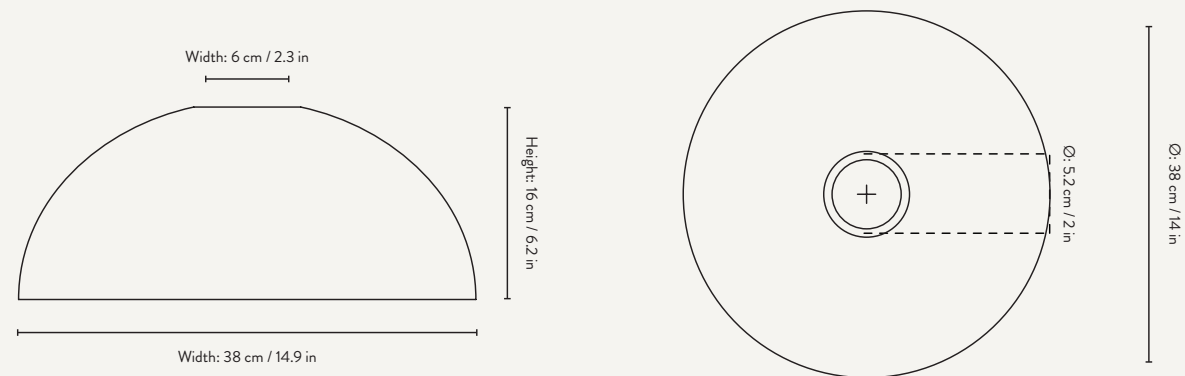

RECORD SHADE

DOME SHADE

ANGLE SHADE

Fits Collect Pendants

- 5124 Black
- 100019502 Black Brass
- 5145 Brass
- 100302693 Cashmere
- 100302102 Light Grey

Fits Collect Pendants

- 5122 Rose
- 5138 Black
- 5142 Brass
- 100303693 Cashmere
- 5128 Dark Blue
- 5123 Light Grey

COLLECT - RECORD SHADE

Size: Ø: 30 x H: 7 cm
Ø: 11.8 x H: 2.8 in
Material: Powder coated iron.
Black brass plated iron.
White inside lampshade
Care: Wipe with a damp cloth
Info: Registered design
Net. weight: 1.1 kg
Packsize: 2

Recommended retail price
Black, Cashmere & Light Grey
/ Black Brass & Brass

DKK	999 / 1,299
SEK	1,425 / 1,855
NOK	1,425 / 1,855
EUR	135 / 175
GBP	129 / 165
USD	189 / 245

Fits Collect Pendants

- 100074101 Black
- 100228502 Black Brass
- 100074693 Cashmere
- 100074102 Light Grey

COLLECT - ANGLE SHADE

Size: Ø: 58 x H: 10.5 cm
Ø: 22.8 x H: 4.1 in
Material: Powder coated iron.
Black brass plated iron.
White inside lampshade
Care: Wipe with a dry cloth
Net. weight: 1.5 kg
Packsize: 1

Recommended retail price
Black, Cashmere & Light Grey
/ Black Brass

DKK	1,799 / 2,999
SEK	2,569 / 4,285
NOK	2,569 / 4,285
EUR	239 / 405
GBP	229 / 399
USD	339 / 565

COLLECT - DOME SHADE

Size: Ø: 38 x H: 16 cm
Ø: 15 x H: 6.3 in
Material: Powder coated iron.
Black brass plated iron.
White inside lampshade
Care: Wipe with a damp cloth
Info: Registered design
Net. weight: 1 kg
Packsize: 2

Recommended retail price
Black, Cashmere, Dark Blue, Light
Grey & Rose
/ Brass

DKK	1,299 / 1,499
SEK	1,855 / 2,139
NOK	1,855 / 2,139
EUR	175 / 199
GBP	165 / 189
USD	245 / 279