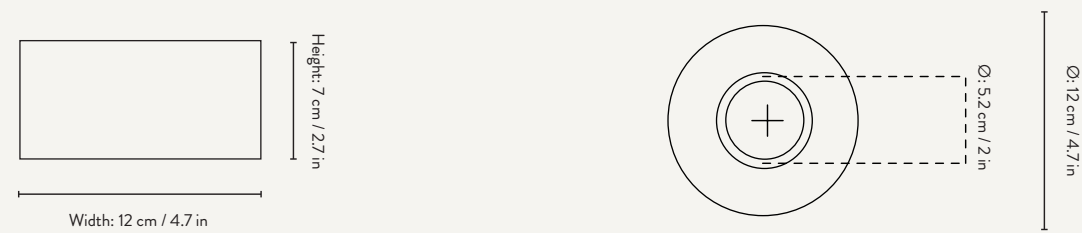

HOOP SHADE

CONE SHADE

DISC SHADE

Fits Collect Pendants

COLLECT - DISC SHADE

Size:	Ø: 12 x H: 7 cm Ø: 4.7 x H: 2.8 in	Recommended retail price	
Material:	Powder coated iron. Black brass plated iron. White inside lampshade	DKK	499
Care:	Wipe with a damp cloth	SEK	715
Info:	Registered design	NOK	715
Net. weight:	0.2 kg	EUR	65
Packsize:	2	GBP	65
		USD	95

Fits Collect Pendants

COLLECT - HOOP SHADE

Size:	Ø: 20 x H: 7 cm Ø: 7.9 x H: 2.8 in	Recommended retail price	
Material:	Powder coated iron. Black brass plated iron. White inside lampshade	Black, Cashmere, Light Grey & Rose / Black Brass & Brass	
Care:	Wipe with a damp cloth	DKK	599 / 699
Info:	Registered design	SEK	855 / 999
Net. weight:	0.3 kg	NOK	855 / 999
Packsize:	2	EUR	79 / 95
		GBP	75 / 89
		USD	115 / 129

Fits Collect Pendants

COLLECT - CONE SHADE

Size:	Ø: 25 x H: 12 cm Ø: 9.8 x H: 4.7 in	Recommended retail price	
Material:	Powder coated iron. Black brass plated iron. White inside lampshade	Black, Cashmere, Dark Blue & Light Grey / Black Brass & Brass	
Care:	Wipe with a damp cloth	DKK	799 / 899
Info:	Registered design	SEK	1,139 / 1,285
Net. weight:	0.4 kg	NOK	1,139 / 1,285
Packsize:	2	EUR	105 / 119
		GBP	99 / 115
		USD	149 / 169

Fits Collect Pendants

COLLECT RING

Size:	Ø: 5.5 x H: 0.5 cm Ø: 2.2 x H: 0.2 in	Recommended retail price	
Material:	Black brass plated iron Chrome plated iron	DKK	49
Care:	Wipe with a dry cloth	SEK	69
Info:	Add-on to Collect Lighting	NOK	69
Net. weight:	0.1 kg	EUR	5
Packsize:	12	GBP	5
		USD	9