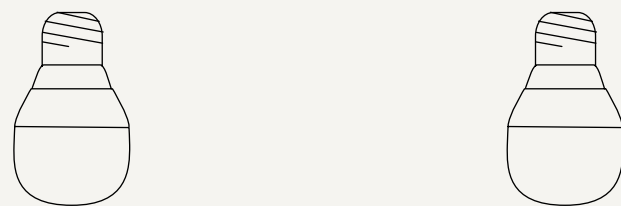

EASY TO COLLECT

CANOPY

BRASS RING

SHADE

SOCKET PENDANT

BULB