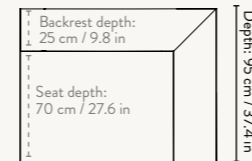

### DIMENSIONS

Connecting Corner Module - Small  
Height: 76 cm / 30 in  
Width: 95 cm / 37.4 in  
Depth: 95 cm / 37.4 in  
Seat height: 42 cm / 16.5 in  
Seat depth: 70 cm / 27.6 in  
Backrest height: 34 cm / 13.4 in  
Weight: 32 kg

#### Armrest End Module - Small

Height: 76 cm / 30 in  
Width: 120 cm / 47.2 in  
Depth: 95 cm / 37 in  
Seat height: 42 cm / 16.5 in  
Seat depth: 70 cm / 27.6 in  
Backrest height: 34 cm / 13.4 in  
Weight: 40 kg

#### Armrest End Module - Large

Height: 76 cm / 30 in  
Width: 138 cm / 54.3 in  
Depth: 108 cm / 42.5 in  
Seat height: 42 cm / 16.5 in  
Seat depth: 78 cm / 30.7 in  
Backrest height: 34 cm / 13.4 in  
Weight: 43 kg

#### Armrest End Module - Small

Depth: 95 cm / 37.4 in

Width: 95 cm / 37.4 in

Width: 120 cm / 47.2 in