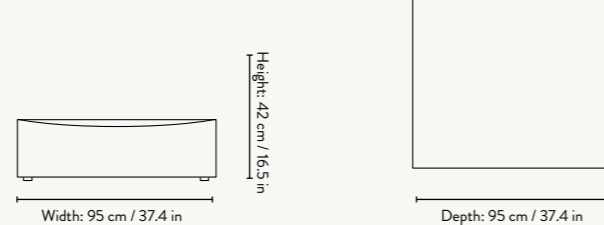

To see the specifications of each fabric and available colour assortment please go to overview on page 238

Pouf - Square - Small