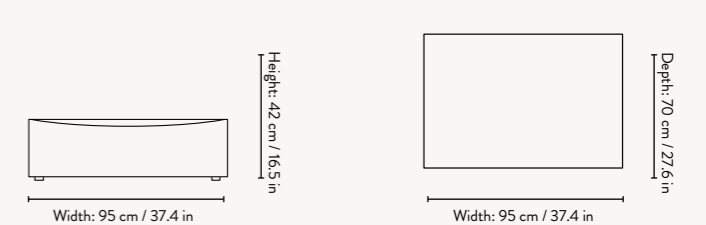

CUSTOMISATION OPTIONS

FABRIC QUALITIES

To see the specifications of each fabric and available colour assortment please go to overview on page 238

Pouf - Rectangular - Small