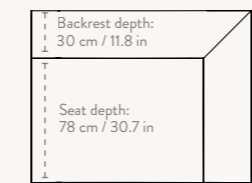

### DIMENSIONS

Connecting Corner Module - Small  
Height: 76 cm / 30 in  
Width: 95 cm / 37.4 in  
Depth: 95 cm / 37.4 in  
Seat height: 42 cm / 16.5 in  
Seat depth: 70 cm / 27.6 in  
Backrest height: 34 cm / 13.4 in  
Weight: 32 kg

#### Armrest End Module - Small

Height: 76 cm / 30 in  
Width: 120 cm / 47.2 in  
Depth: 95 cm / 37 in  
Seat height: 42 cm / 16.5 in  
Seat depth: 70 cm / 27.6 in  
Backrest height: 34 cm / 13.4 in  
Weight: 40 kg

#### Armrest End Module - Small

Depth: 95 cm / 37.4 in

Width: 95 cm / 37.4 in

Width: 120 cm / 47.2 in

#### Armrest End Module - Large

Depth: 108 cm / 42.5 in

Width: 108 cm / 42.5 in

Width: 133 cm / 52 in