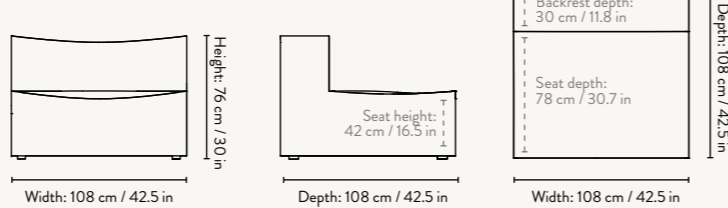

Center Module - L100