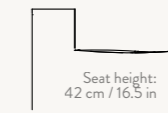

Open End Module - Small

Depth: 95 cm / 37.4 in