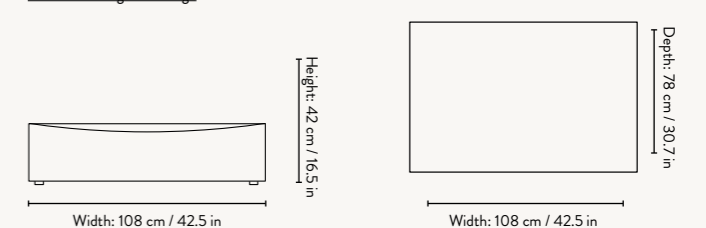

Pouf - Rectangular - Large