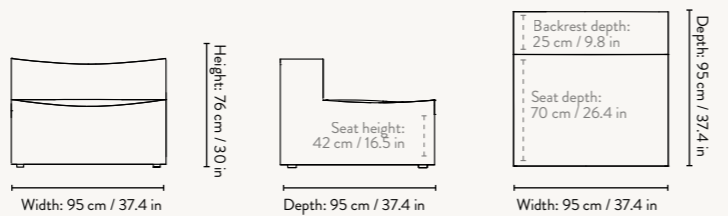

RECOMMENDED RETAIL PRICES

PRICE GROUP I	Small / Large
Cotton Linen	DKK 8.499 / 8.999
	SEK 12.139 / 12.855
	NOK 12.139 / 12.855
	EUR 1.155 / 1.219
	GBP 1.139 / 1.205
	USD 1.595 / 1.689

PRICE GROUP III	Small / Large
Dry Cotton Slub & Pasadena	DKK 11.499 / 11.999
	SEK 16.425 / 17.139
	NOK 16.425 / 17.139
	EUR 1.559 / 1.629
	GBP 1.545 / 1.609
	USD 2.159 / 2.255

PRICE GROUP II	Small / Large
Hot Madison	DKK 9.499 / 9.999
	SEK 13.569 / 14.285
	NOK 13.569 / 14.285
	EUR 1.289 / 1.355
	GBP 1.275 / 1.339
	USD 1.785 / 1.879

PRICE GROUP IV	Small / Large
Rich Linen & Kuba Cay	DKK 13.499 / 13.999
	SEK 19.285 / 19.999
	NOK 19.285 / 19.999
	EUR 1.829 / 1.899
	GBP 1.809 / 1.879
	USD 2.535 / 2.629

Center Module - S100