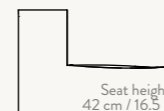

#### Armrest End Module - Small

Height: 76 cm / 30 in  
Width: 120 cm / 47.2 in  
Depth: 95 cm / 37 in  
Seat height: 42 cm / 16.5 in  
Seat depth: 70 cm / 27.6 in  
Backrest height: 34 cm / 13.4 in  
Weight: 40 kg

#### Armrest End Module - Small

Depth: 95 cm / 37.4 in

Width: 95 cm / 37.4 in

Width: 120 cm / 47.2 in

#### Armrest End Module - Large

Depth: 108 cm / 42.5 in

Width: 108 cm / 42.5 in

Width: 133 cm / 52 in