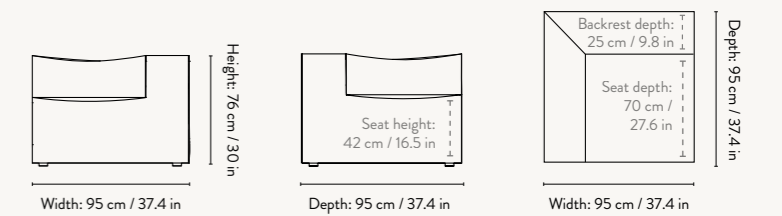

RECOMMENDED RETAIL PRICES

PRICE GROUP I	Small / Large
Cotton Linen	DKK 9.999 / 10.999
	SEK 14.285 / 15.715
	NOK 14.285 / 15.715
	EUR 1.355 / 1.489
	GBP 1.339 / 1.475
	USD 1.879 / 2.065

PRICE GROUP III	Small / Large
Dry Cotton Slub & Pasadena	DKK 12.499 / 13.499
	SEK 17.855 / 19.285
	NOK 17.855 / 19.285
	EUR 1.695 / 1.829
	GBP 1.675 / 1.809
	USD 2.349 / 2.535

PRICE GROUP II	Small / Large
Hot Madison	DKK 10.999 / 11.999
	SEK 15.715 / 17.139
	NOK 15.715 / 17.139
	EUR 1.489 / 1.629
	GBP 1.475 / 1.609
	USD 2.065 / 2.255

PRICE GROUP IV	Small / Large
Rich Linen & Kuba Cay	DKK 14.999 / 15.999
	SEK 21.425 / 22.855
	NOK 21.425 / 22.855
	EUR 2.035 / 2.169
	GBP 2.009 / 2.145
	USD 2.819 / 3.005

Connecting Corner Module - S200