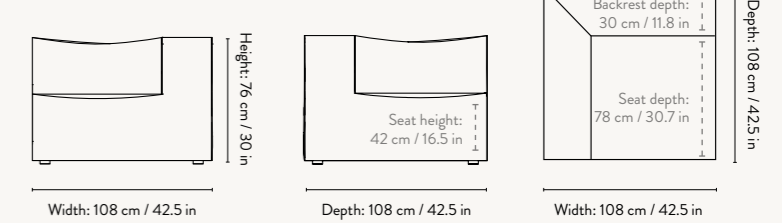

Connecting Corner Module - L200