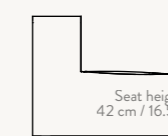

Open End Module - Large

Depth: 108 cm / 42.5 in