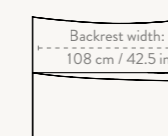

Width: 170 cm / 67 in