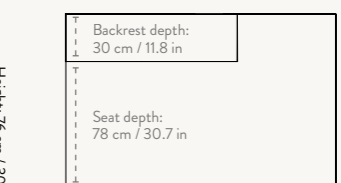

Width: 170 cm / 67 in

RECOMMENDED RETAIL PRICES

PRICE GROUP I	Small / Large
Cotton Linen	DKK 11.499 / 11.999
	SEK 16.425 / 17.139
	NOK 16.425 / 17.139
	EUR 1.559 / 1.629
	GBP 1.545 / 1.609
	USD 2.159 / 2.255

PRICE GROUP III	Small / Large
Dry Cotton Slub & Pasadena	DKK 14.499 / 14.999
	SEK 20.715 / 21.425
	NOK 20.715 / 21.425
	EUR 1.965 / 2.035
	GBP 1.945 / 2.009
	USD 2.725 / 2.819

PRICE GROUP II	Small / Large
Hot Madison	DKK 12.499 / 12.999
	SEK 17.855 / 18.569
	NOK 17.855 / 18.569
	EUR 1.695 / 1.765
	GBP 1.675 / 1.745
	USD 2.349 / 2.445

PRICE GROUP IV	Small / Large
Rich Linen & Kuba Cay	DKK 16.499 / 16.999
	SEK 23.569 / 24.285
	NOK 23.569 / 24.285
	EUR 2.239 / 2.305
	GBP 2.215 / 2.279
	USD 3.099 / 3.195