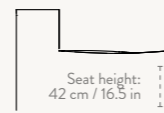

Armrest End Module - Small

Depth: 95 cm / 37.4 in