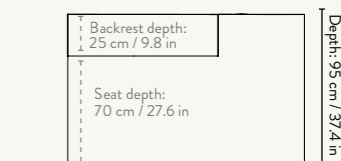

Width: 150 cm / 59.1 in